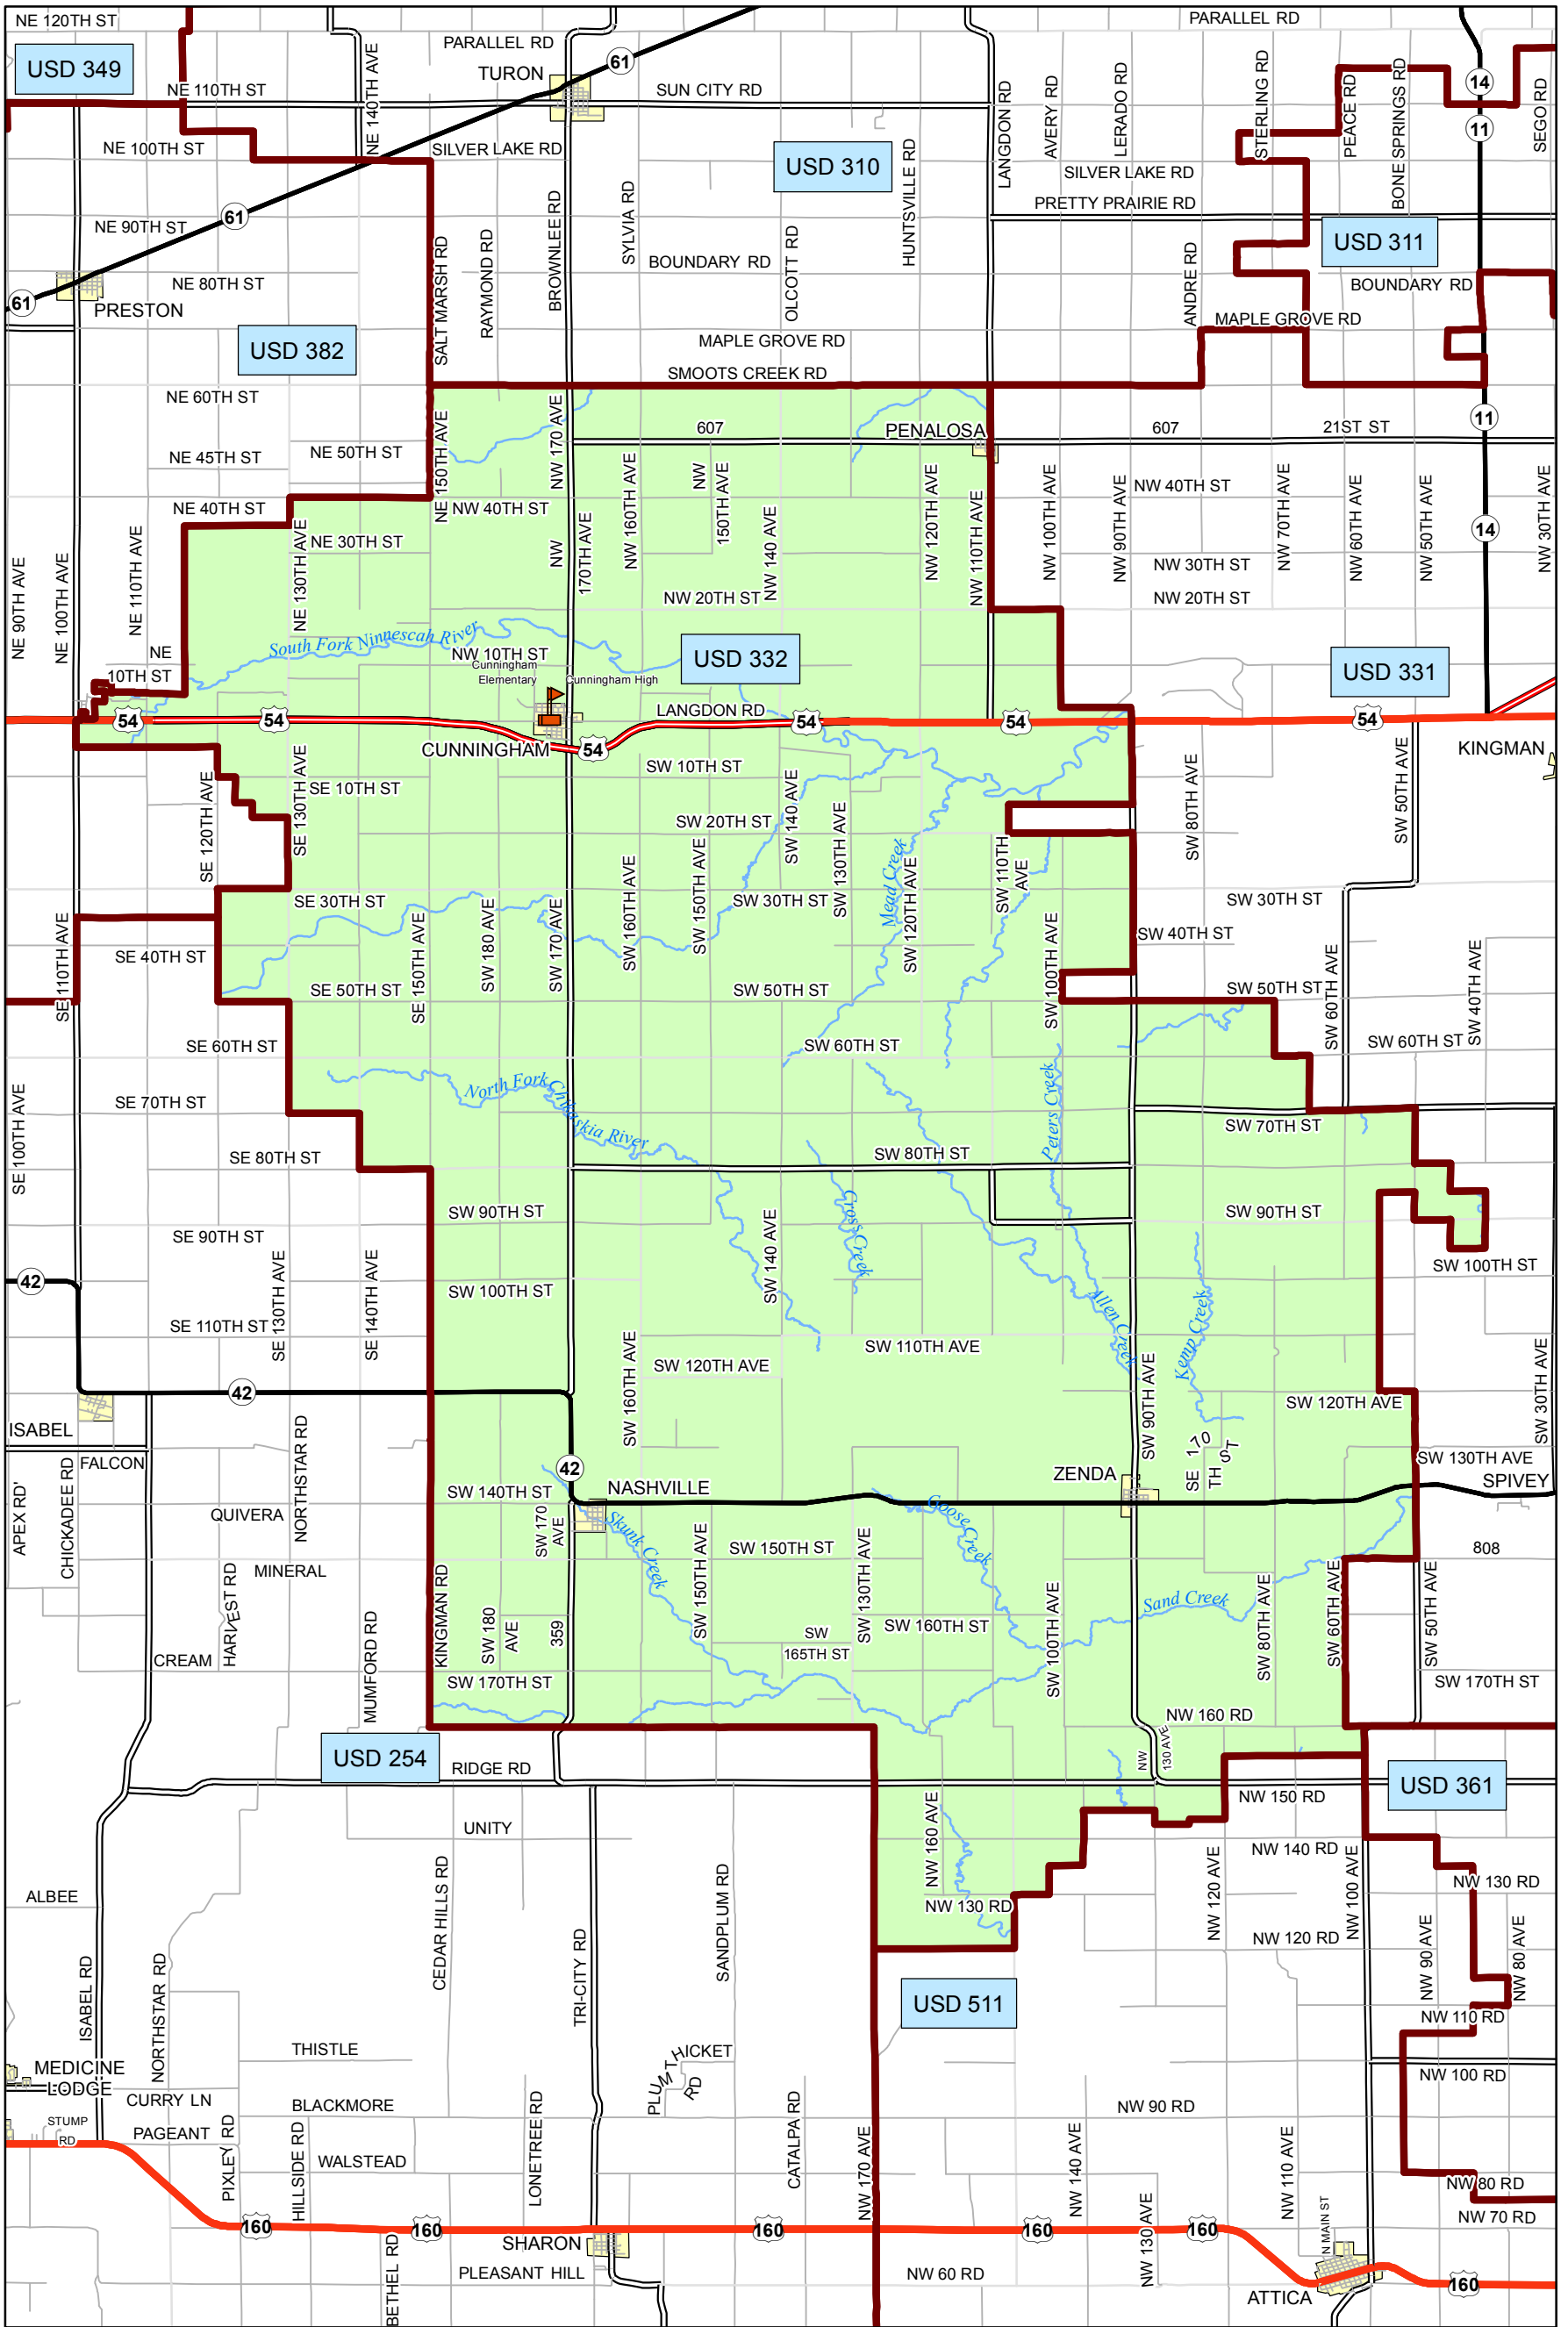

# USD 332 District Map

PREPARED BY THE  
**KANSAS DEPARTMENT OF TRANSPORTATION**  
**BUREAU OF TRANSPORTATION PLANNING**

MAP CREATED TUESDAY, JUNE 02, 2015

KDOT makes no warranties, guarantees, or representations for accuracy of this information and assumes no liability for errors or omissions.

-  Primary/Secondary School
-  Post Secondary School
-  District Boundaries