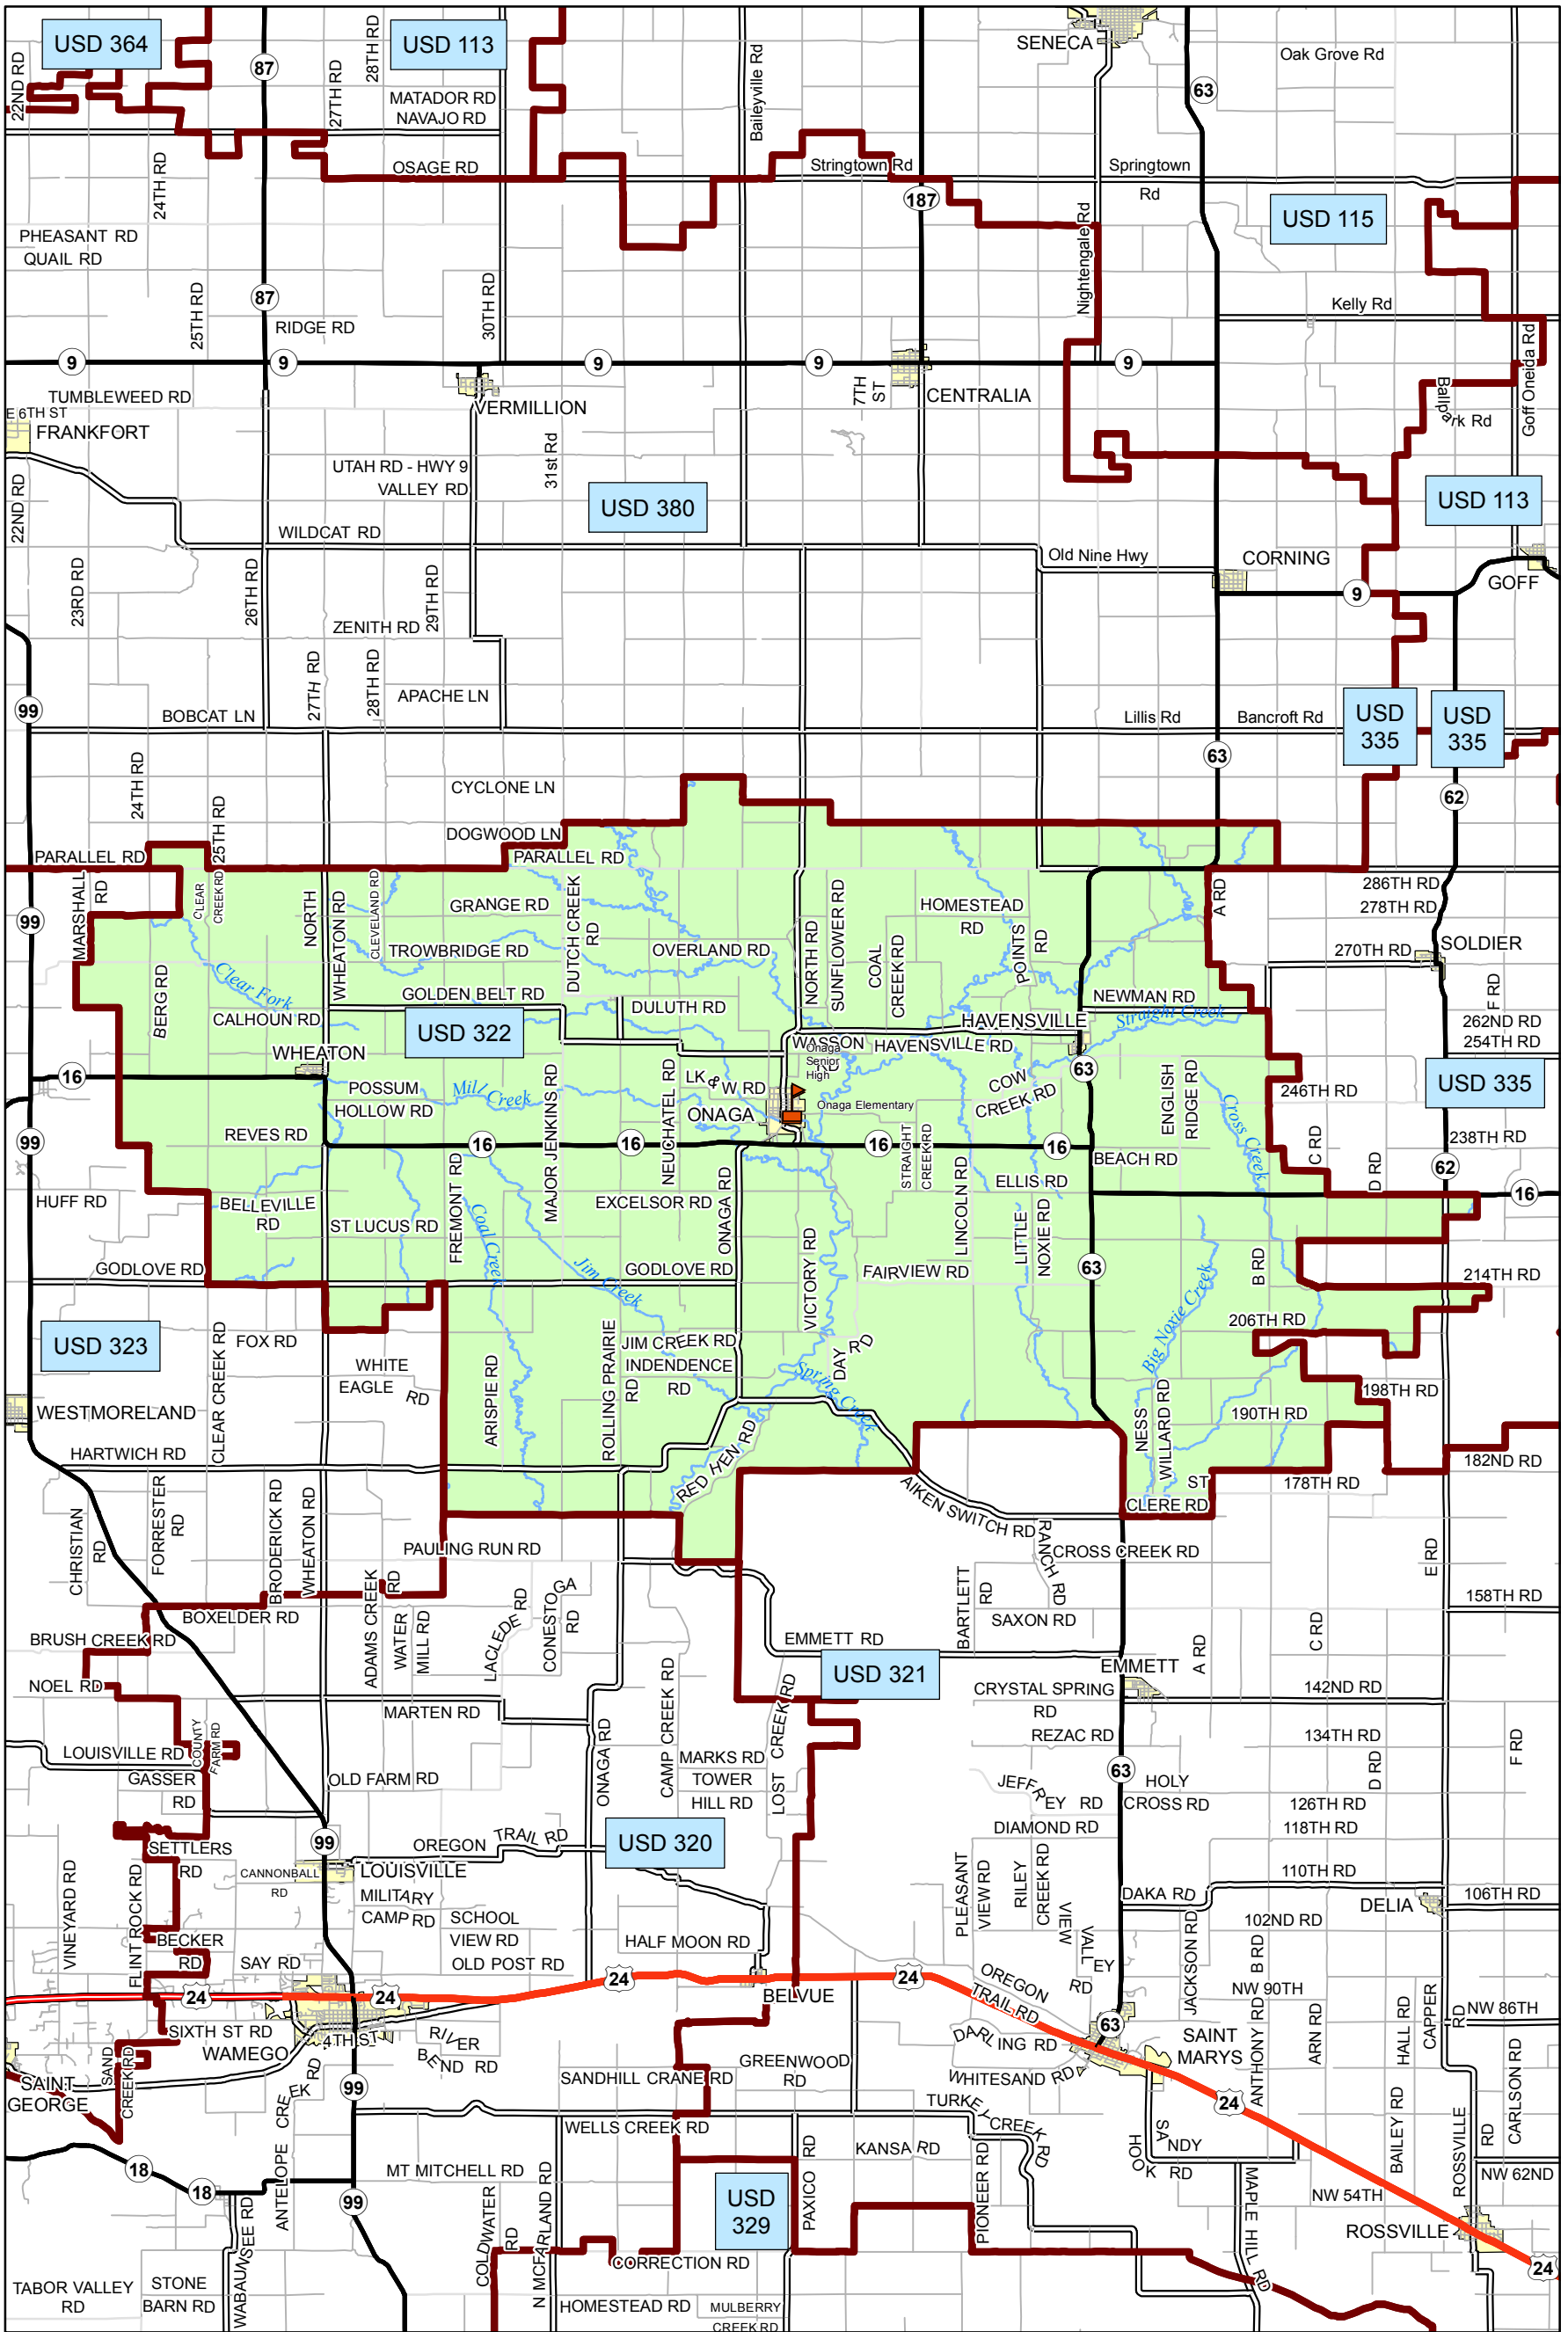

# USD 322 District Map

PREPARED BY THE  
**KANSAS DEPARTMENT OF TRANSPORTATION**  
**BUREAU OF TRANSPORTATION PLANNING**

MAP CREATED TUESDAY, JUNE 02, 2015

KDOT makes no warranties, guarantees, or representations for accuracy of this information and assumes no liability for errors or omissions.

-  Primary/Secondary School
-  Post Secondary School
-  District Boundaries