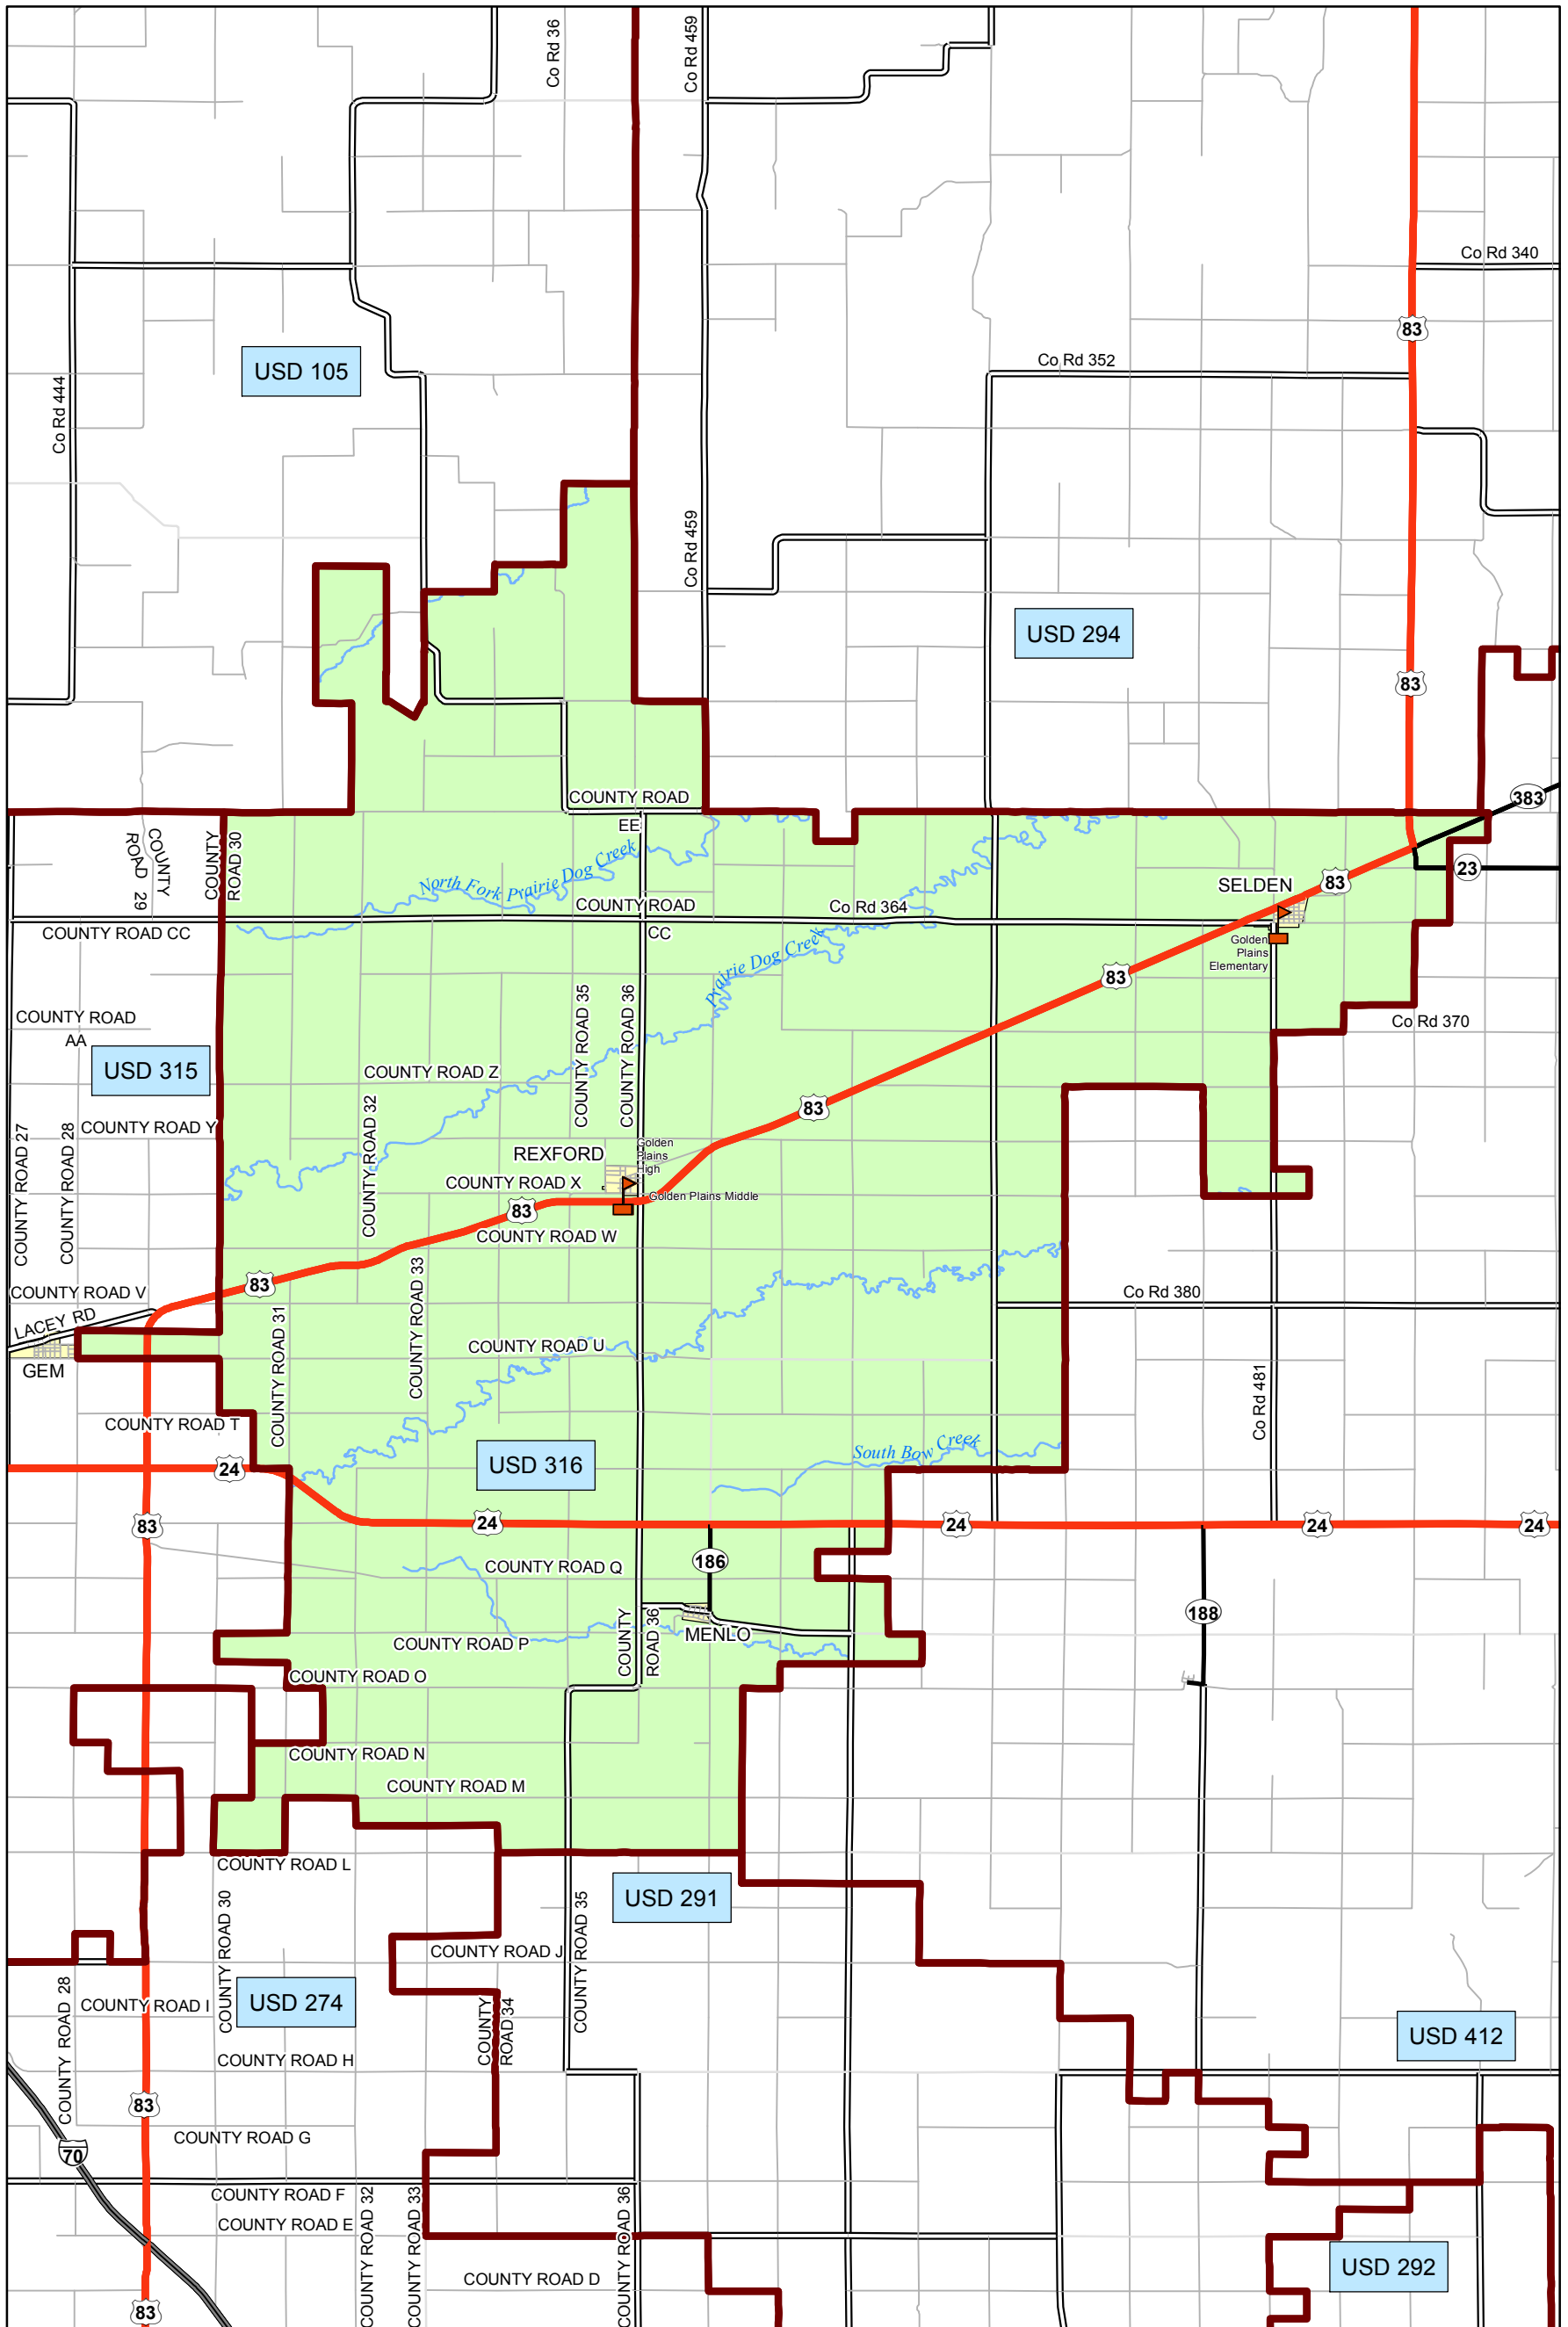

USD 316 District Map

PREPARED BY THE
KANSAS DEPARTMENT OF TRANSPORTATION
BUREAU OF TRANSPORTATION PLANNING

MAP CREATED TUESDAY, JUNE 02, 2015

KDOT makes no warranties, guarantees, or representations for accuracy of this information and assumes no liability for errors or omissions.

-  Primary/Secondary School
-  Post Secondary School
-  District Boundaries