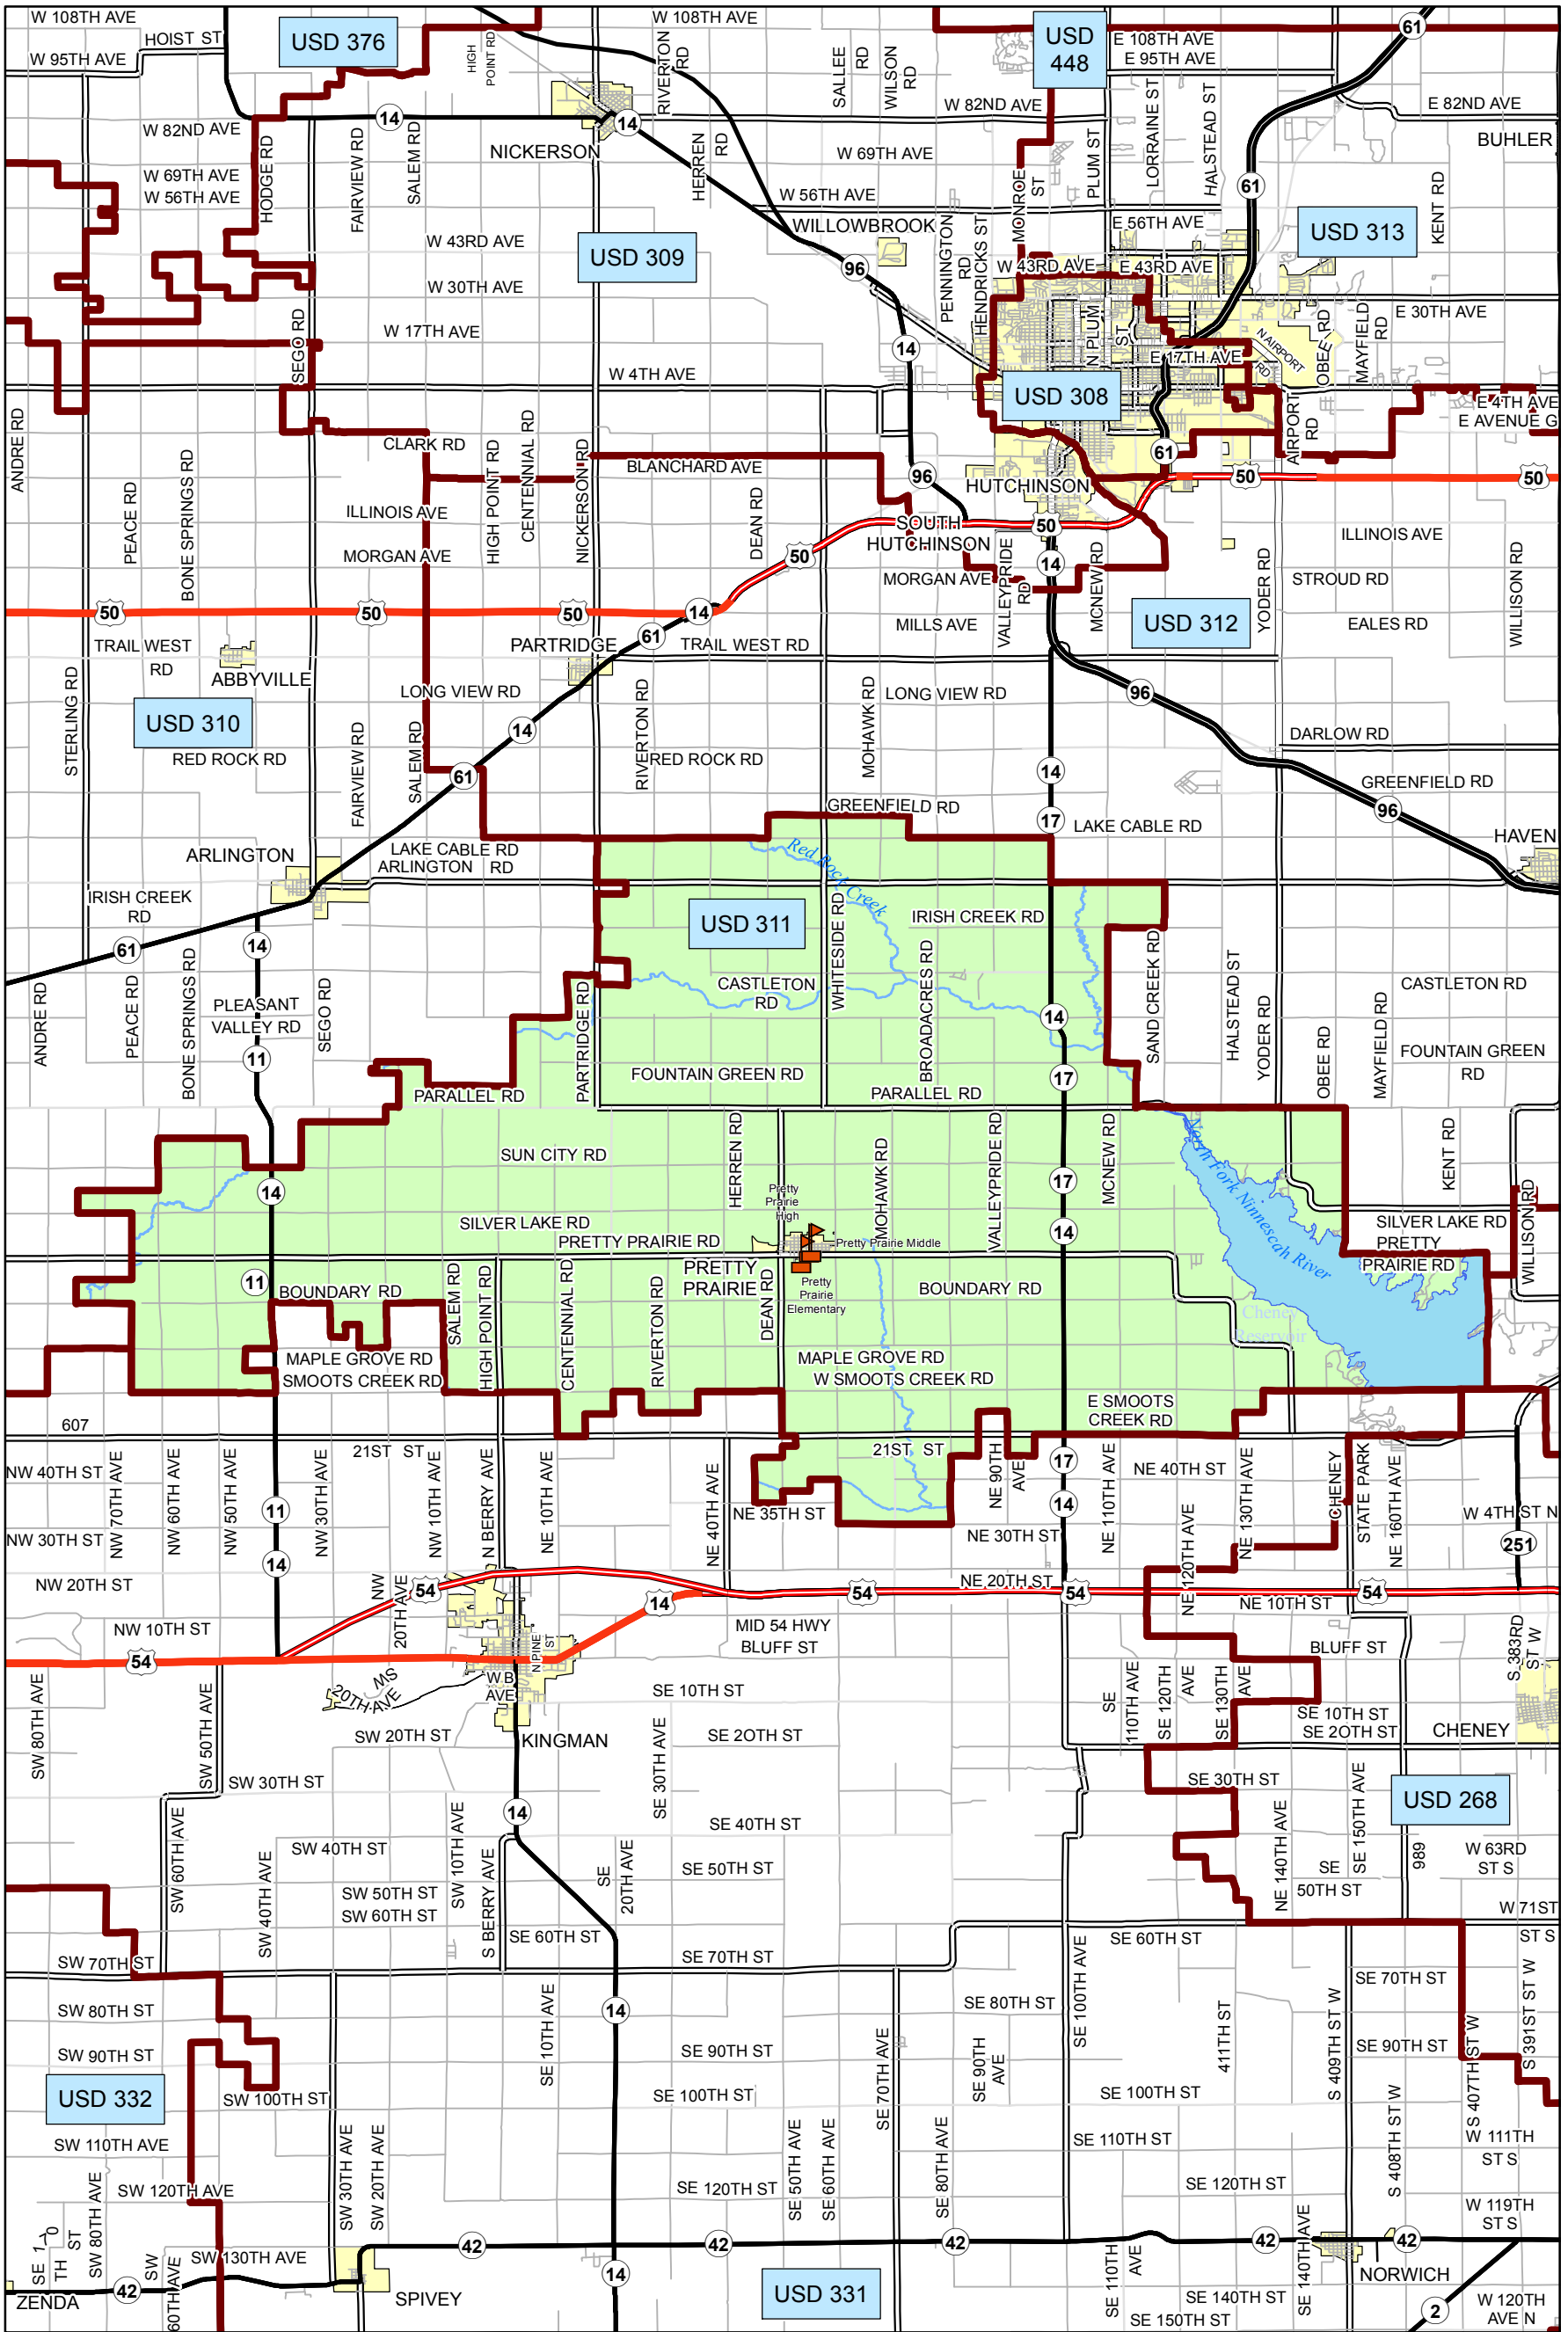

USD 311 District Map

PREPARED BY THE
KANSAS DEPARTMENT OF TRANSPORTATION
BUREAU OF TRANSPORTATION PLANNING

MAP CREATED TUESDAY, JUNE 02, 2015

KDOT makes no warranties, guarantees, or representations for accuracy of this information and assumes no liability for errors or omissions.

-  Primary/Secondary School
-  Post Secondary School
-  District Boundaries