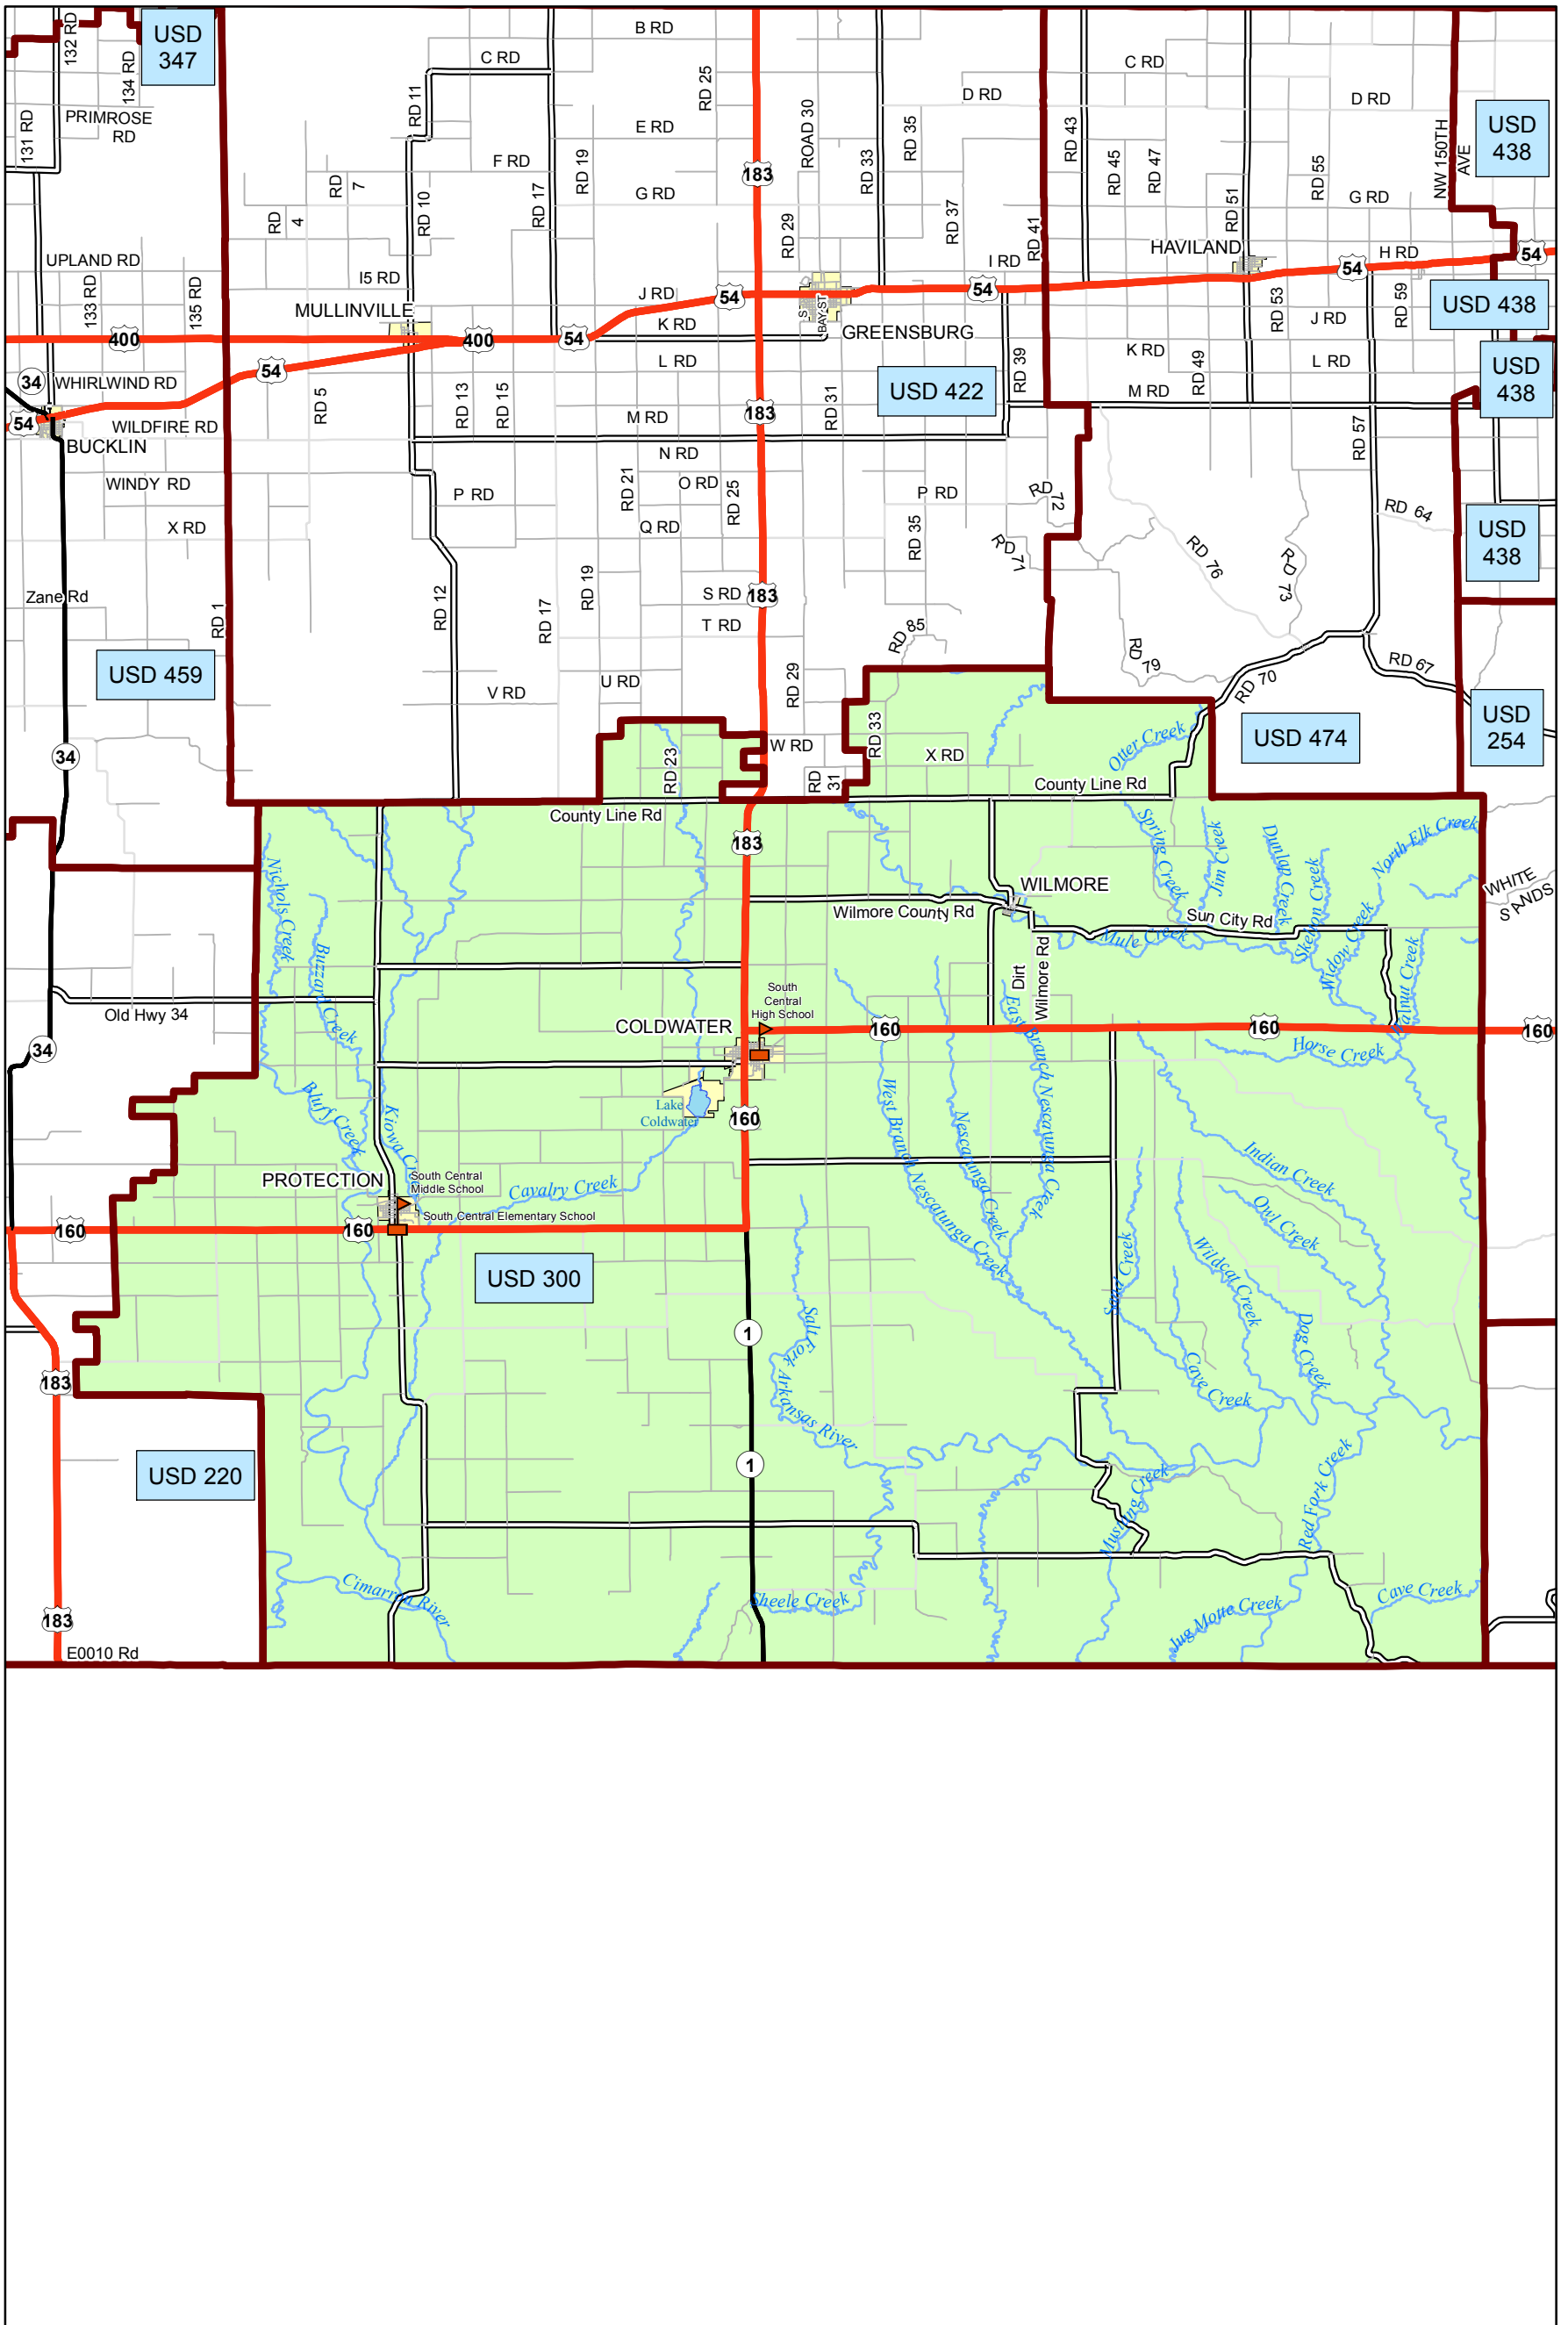

# USD 300 District Map

PREPARED BY THE  
**KANSAS DEPARTMENT OF TRANSPORTATION**  
**BUREAU OF TRANSPORTATION PLANNING**

MAP CREATED TUESDAY, JUNE 02, 2015

KDOT makes no warranties, guarantees, or representations for accuracy of this information and assumes no liability for errors or omissions.

-  Primary/Secondary School
-  Post Secondary School
-  District Boundaries