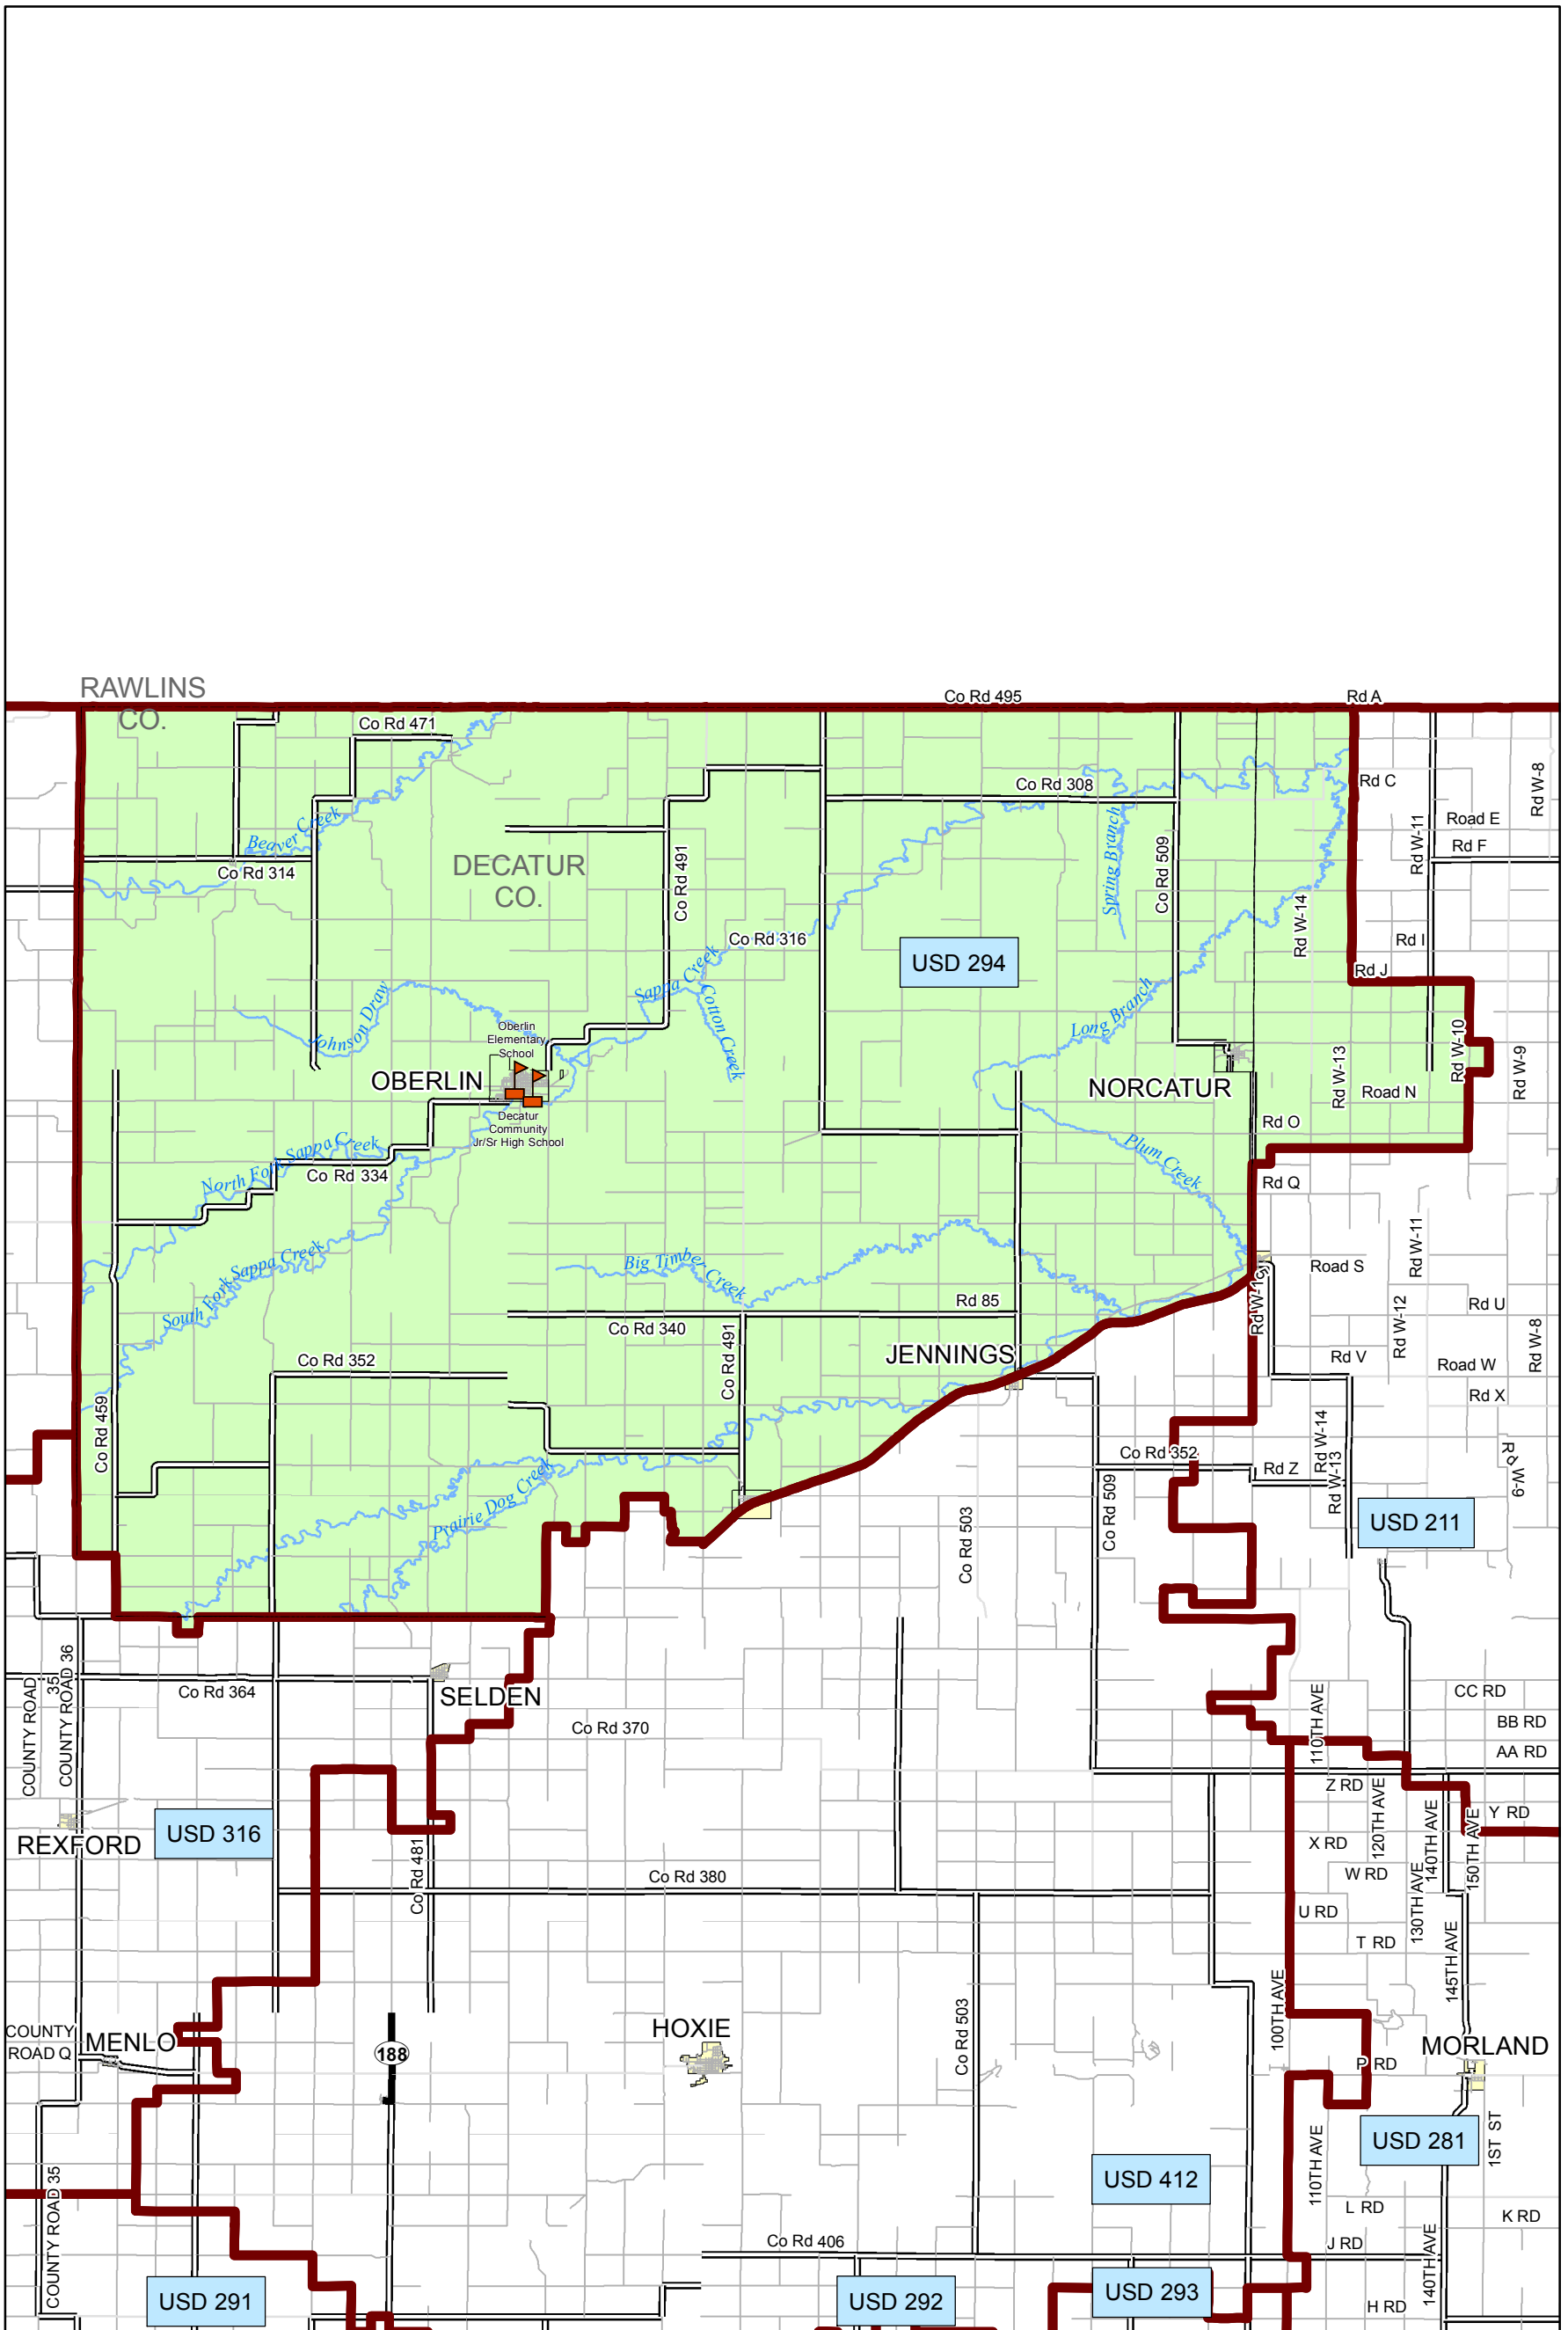

USD 294 District Map

PREPARED BY THE
KANSAS DEPARTMENT OF TRANSPORTATION
BUREAU OF TRANSPORTATION PLANNING

MAP CREATED TUESDAY, JANUARY 20, 2015

KDOT makes no warranties, guarantees, or representations for accuracy of this information and assumes no liability for errors or omissions.

-  Primary/Secondary School
-  Post Secondary School
-  District Boundaries