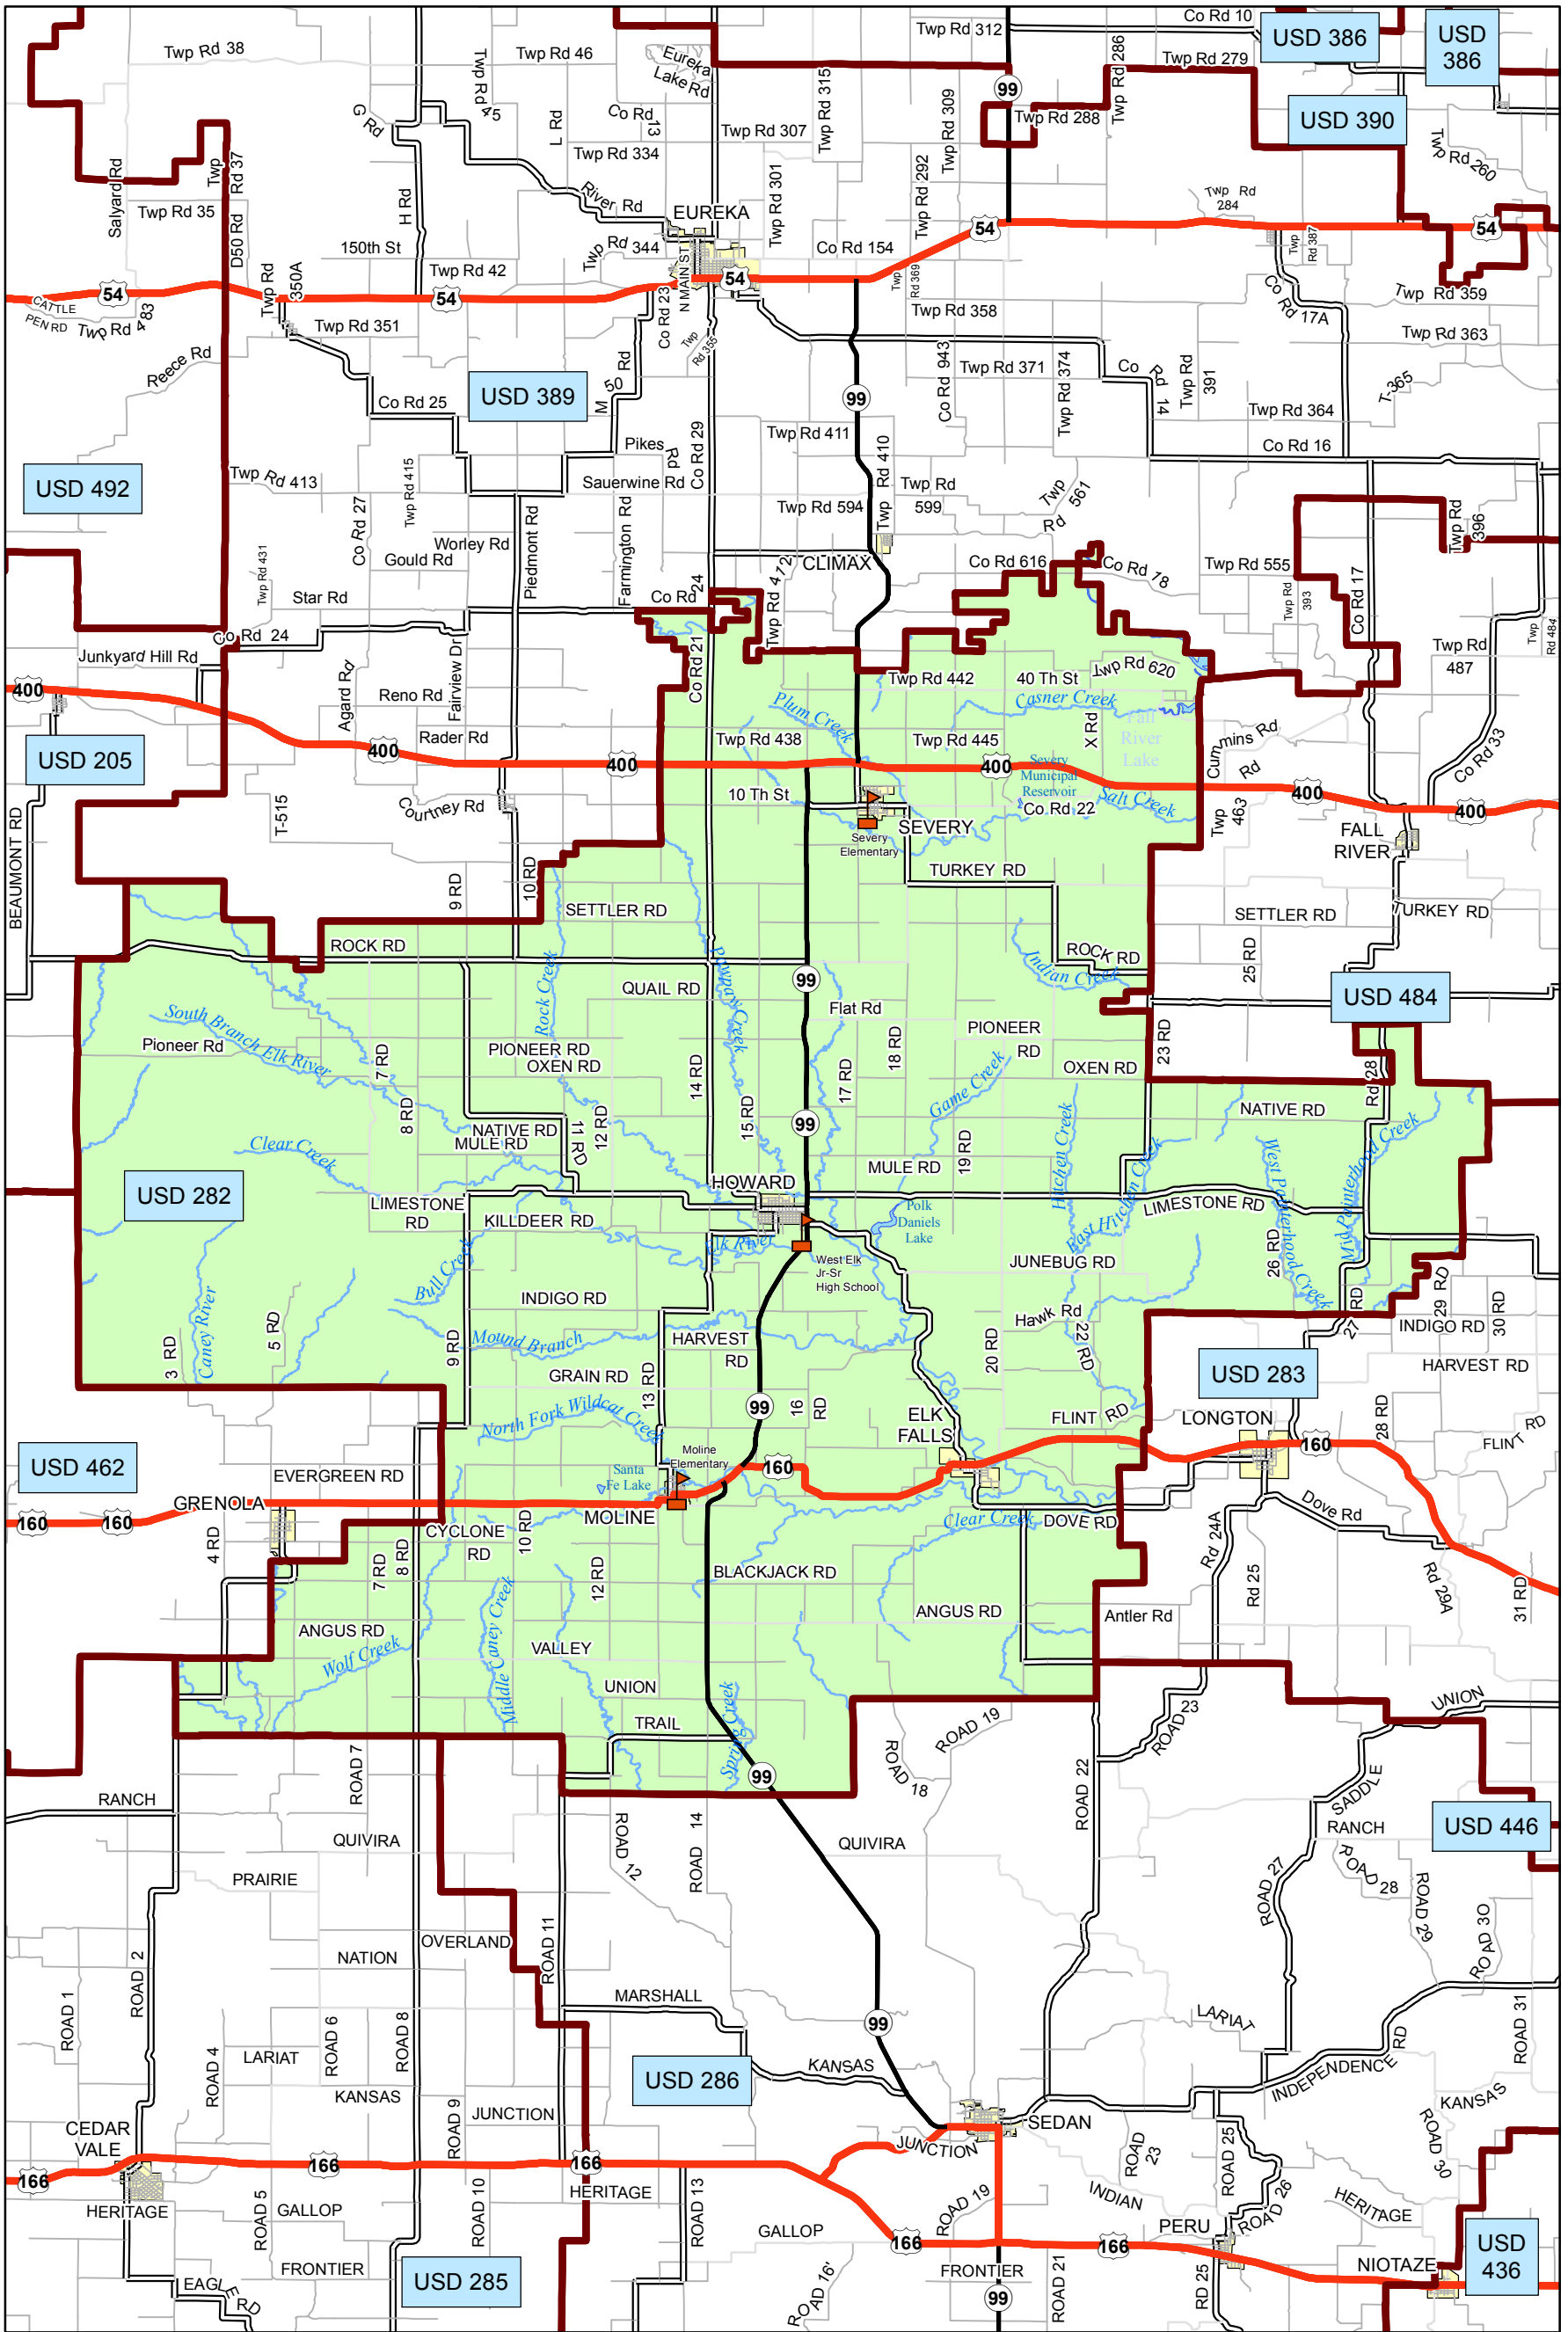

USD 282 District Map

PREPARED BY THE
KANSAS DEPARTMENT OF TRANSPORTATION
BUREAU OF TRANSPORTATION PLANNING

MAP CREATED TUESDAY, JUNE 02, 2015

KDOT makes no warranties, guarantees, or representations for accuracy of this information and assumes no liability for errors or omissions.

-  Primary/Secondary School
-  Post Secondary School
-  District Boundaries