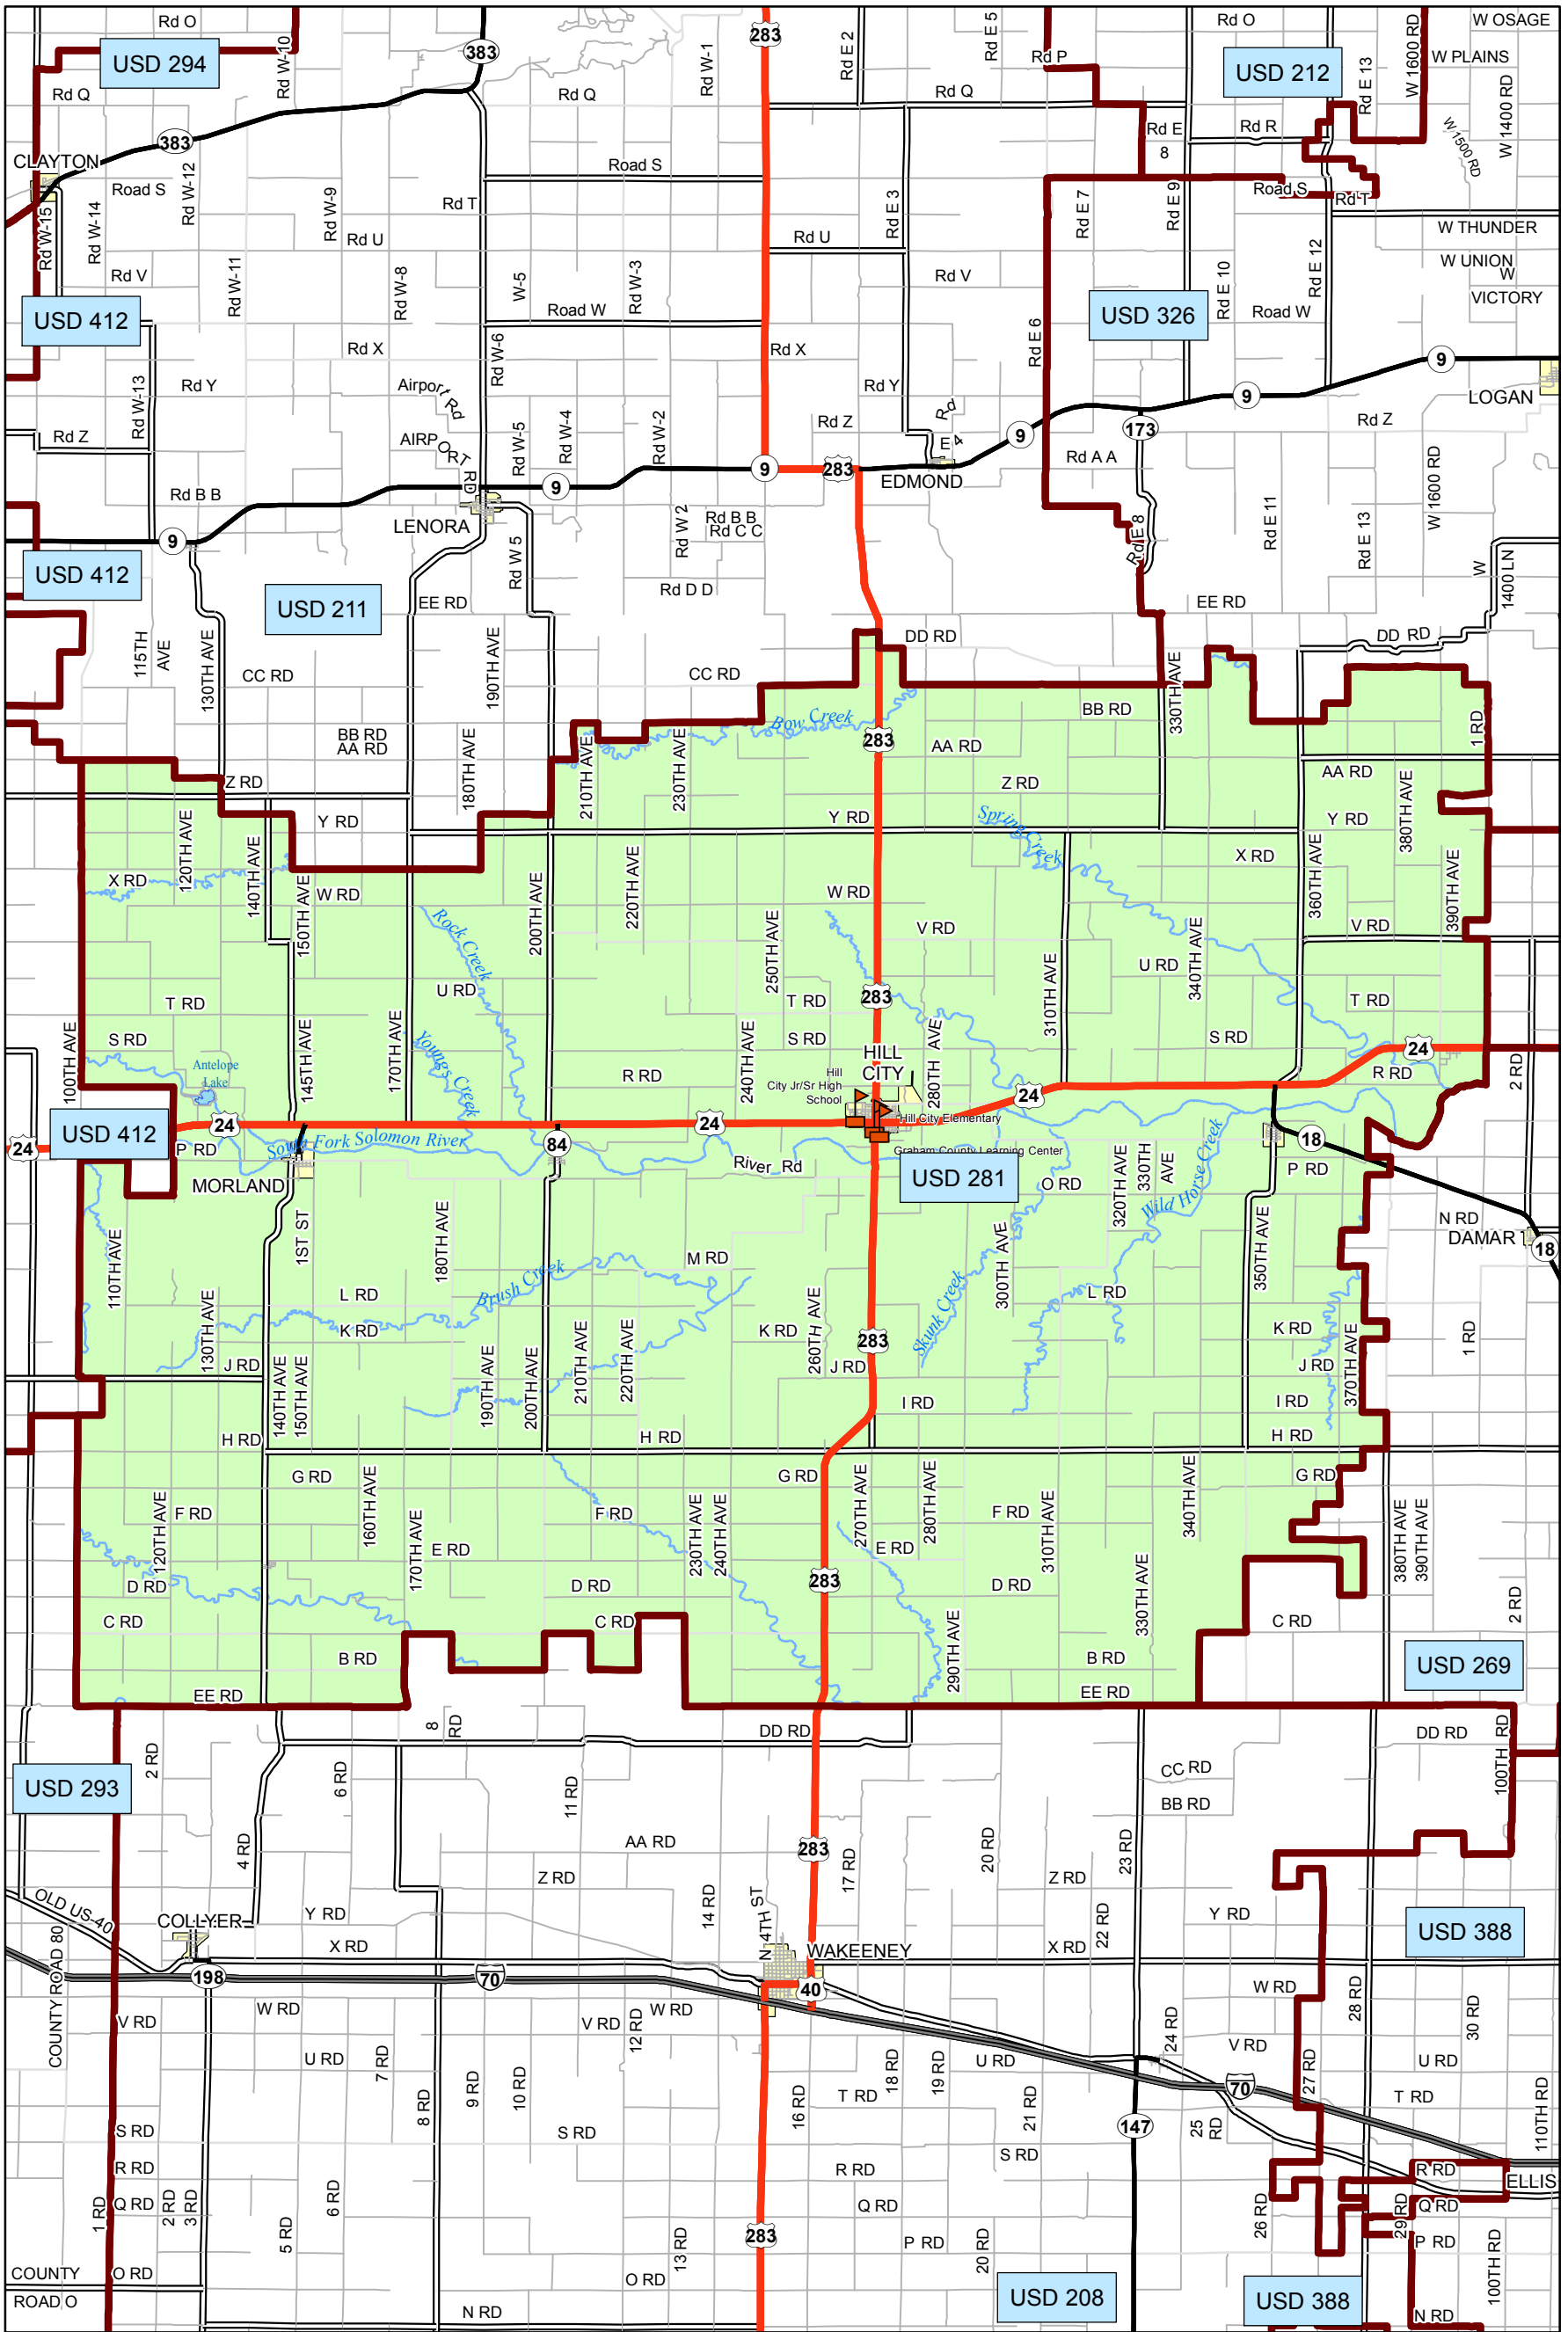

USD 281 District Map

PREPARED BY THE
KANSAS DEPARTMENT OF TRANSPORTATION
BUREAU OF TRANSPORTATION PLANNING

MAP CREATED TUESDAY, JUNE 02, 2015

KDOT makes no warranties, guarantees, or representations for accuracy of this information and assumes no liability for errors or omissions.

-  Primary/Secondary School
-  Post Secondary School
-  District Boundaries