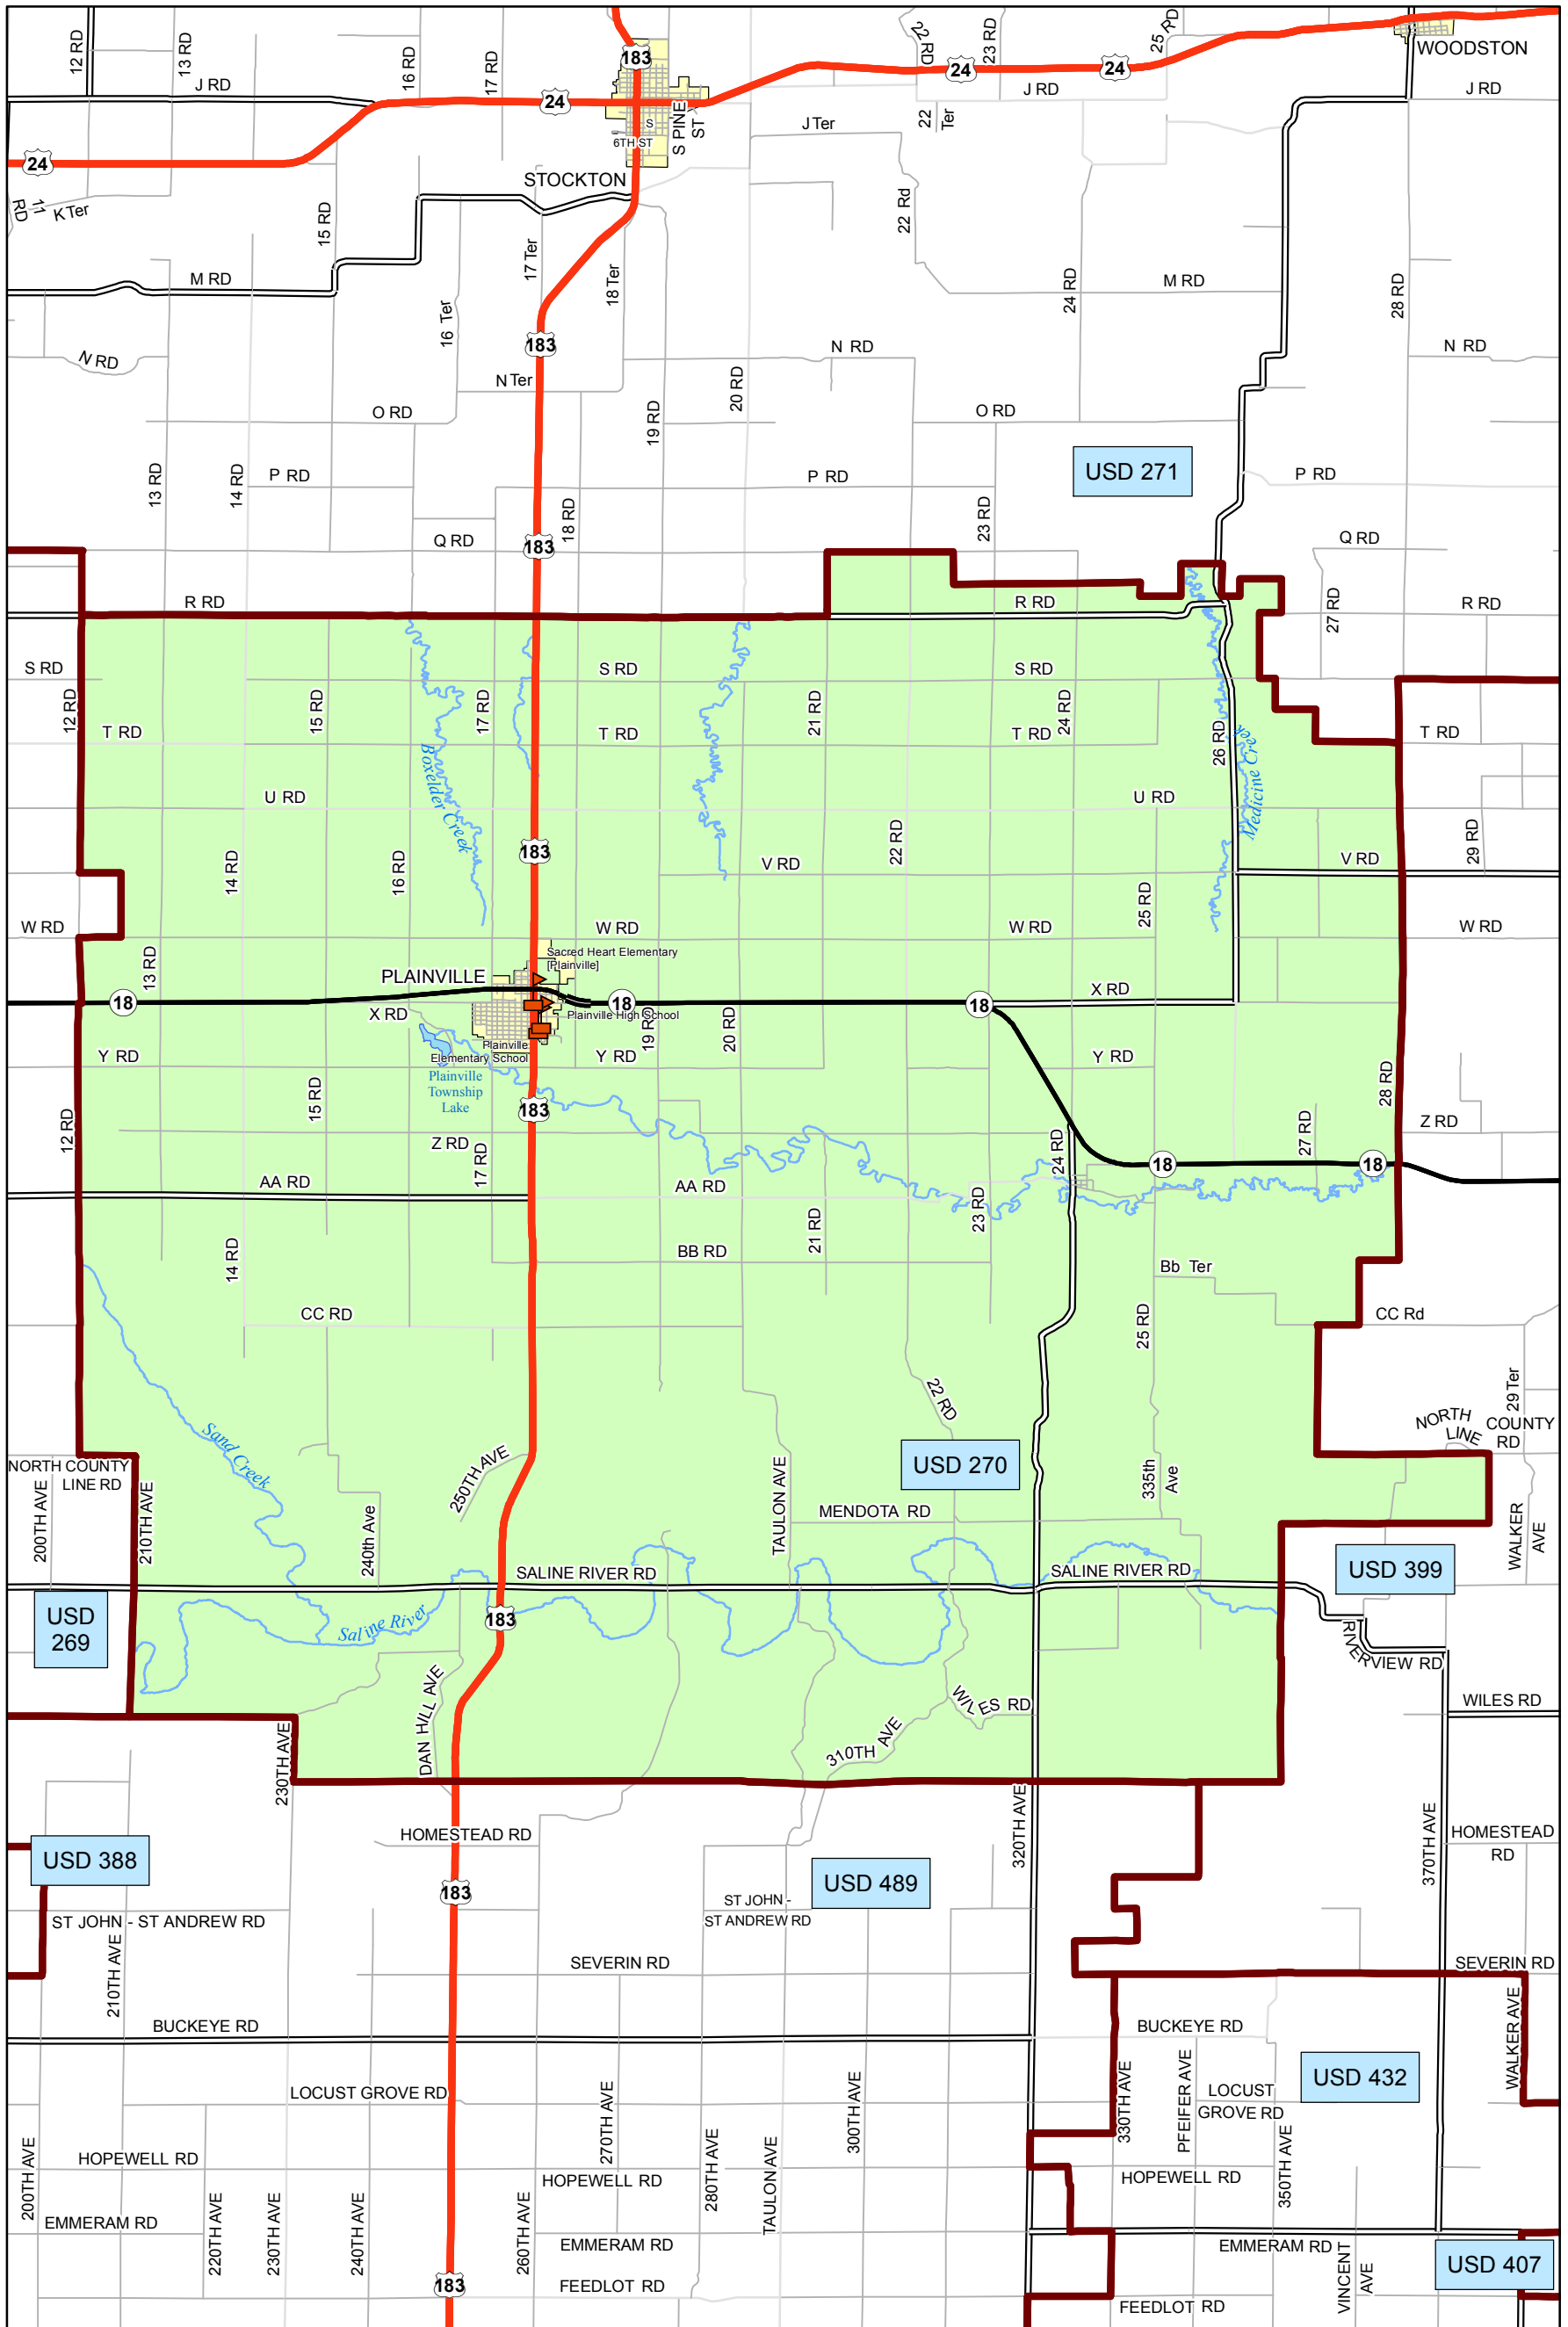

# USD 270 District Map

PREPARED BY THE  
**KANSAS DEPARTMENT OF TRANSPORTATION**  
**BUREAU OF TRANSPORTATION PLANNING**

MAP CREATED TUESDAY, JUNE 02, 2015

KDOT makes no warranties, guarantees, or representations for accuracy of this information and assumes no liability for errors or omissions.

-  Primary/Secondary School
-  Post Secondary School
-  District Boundaries