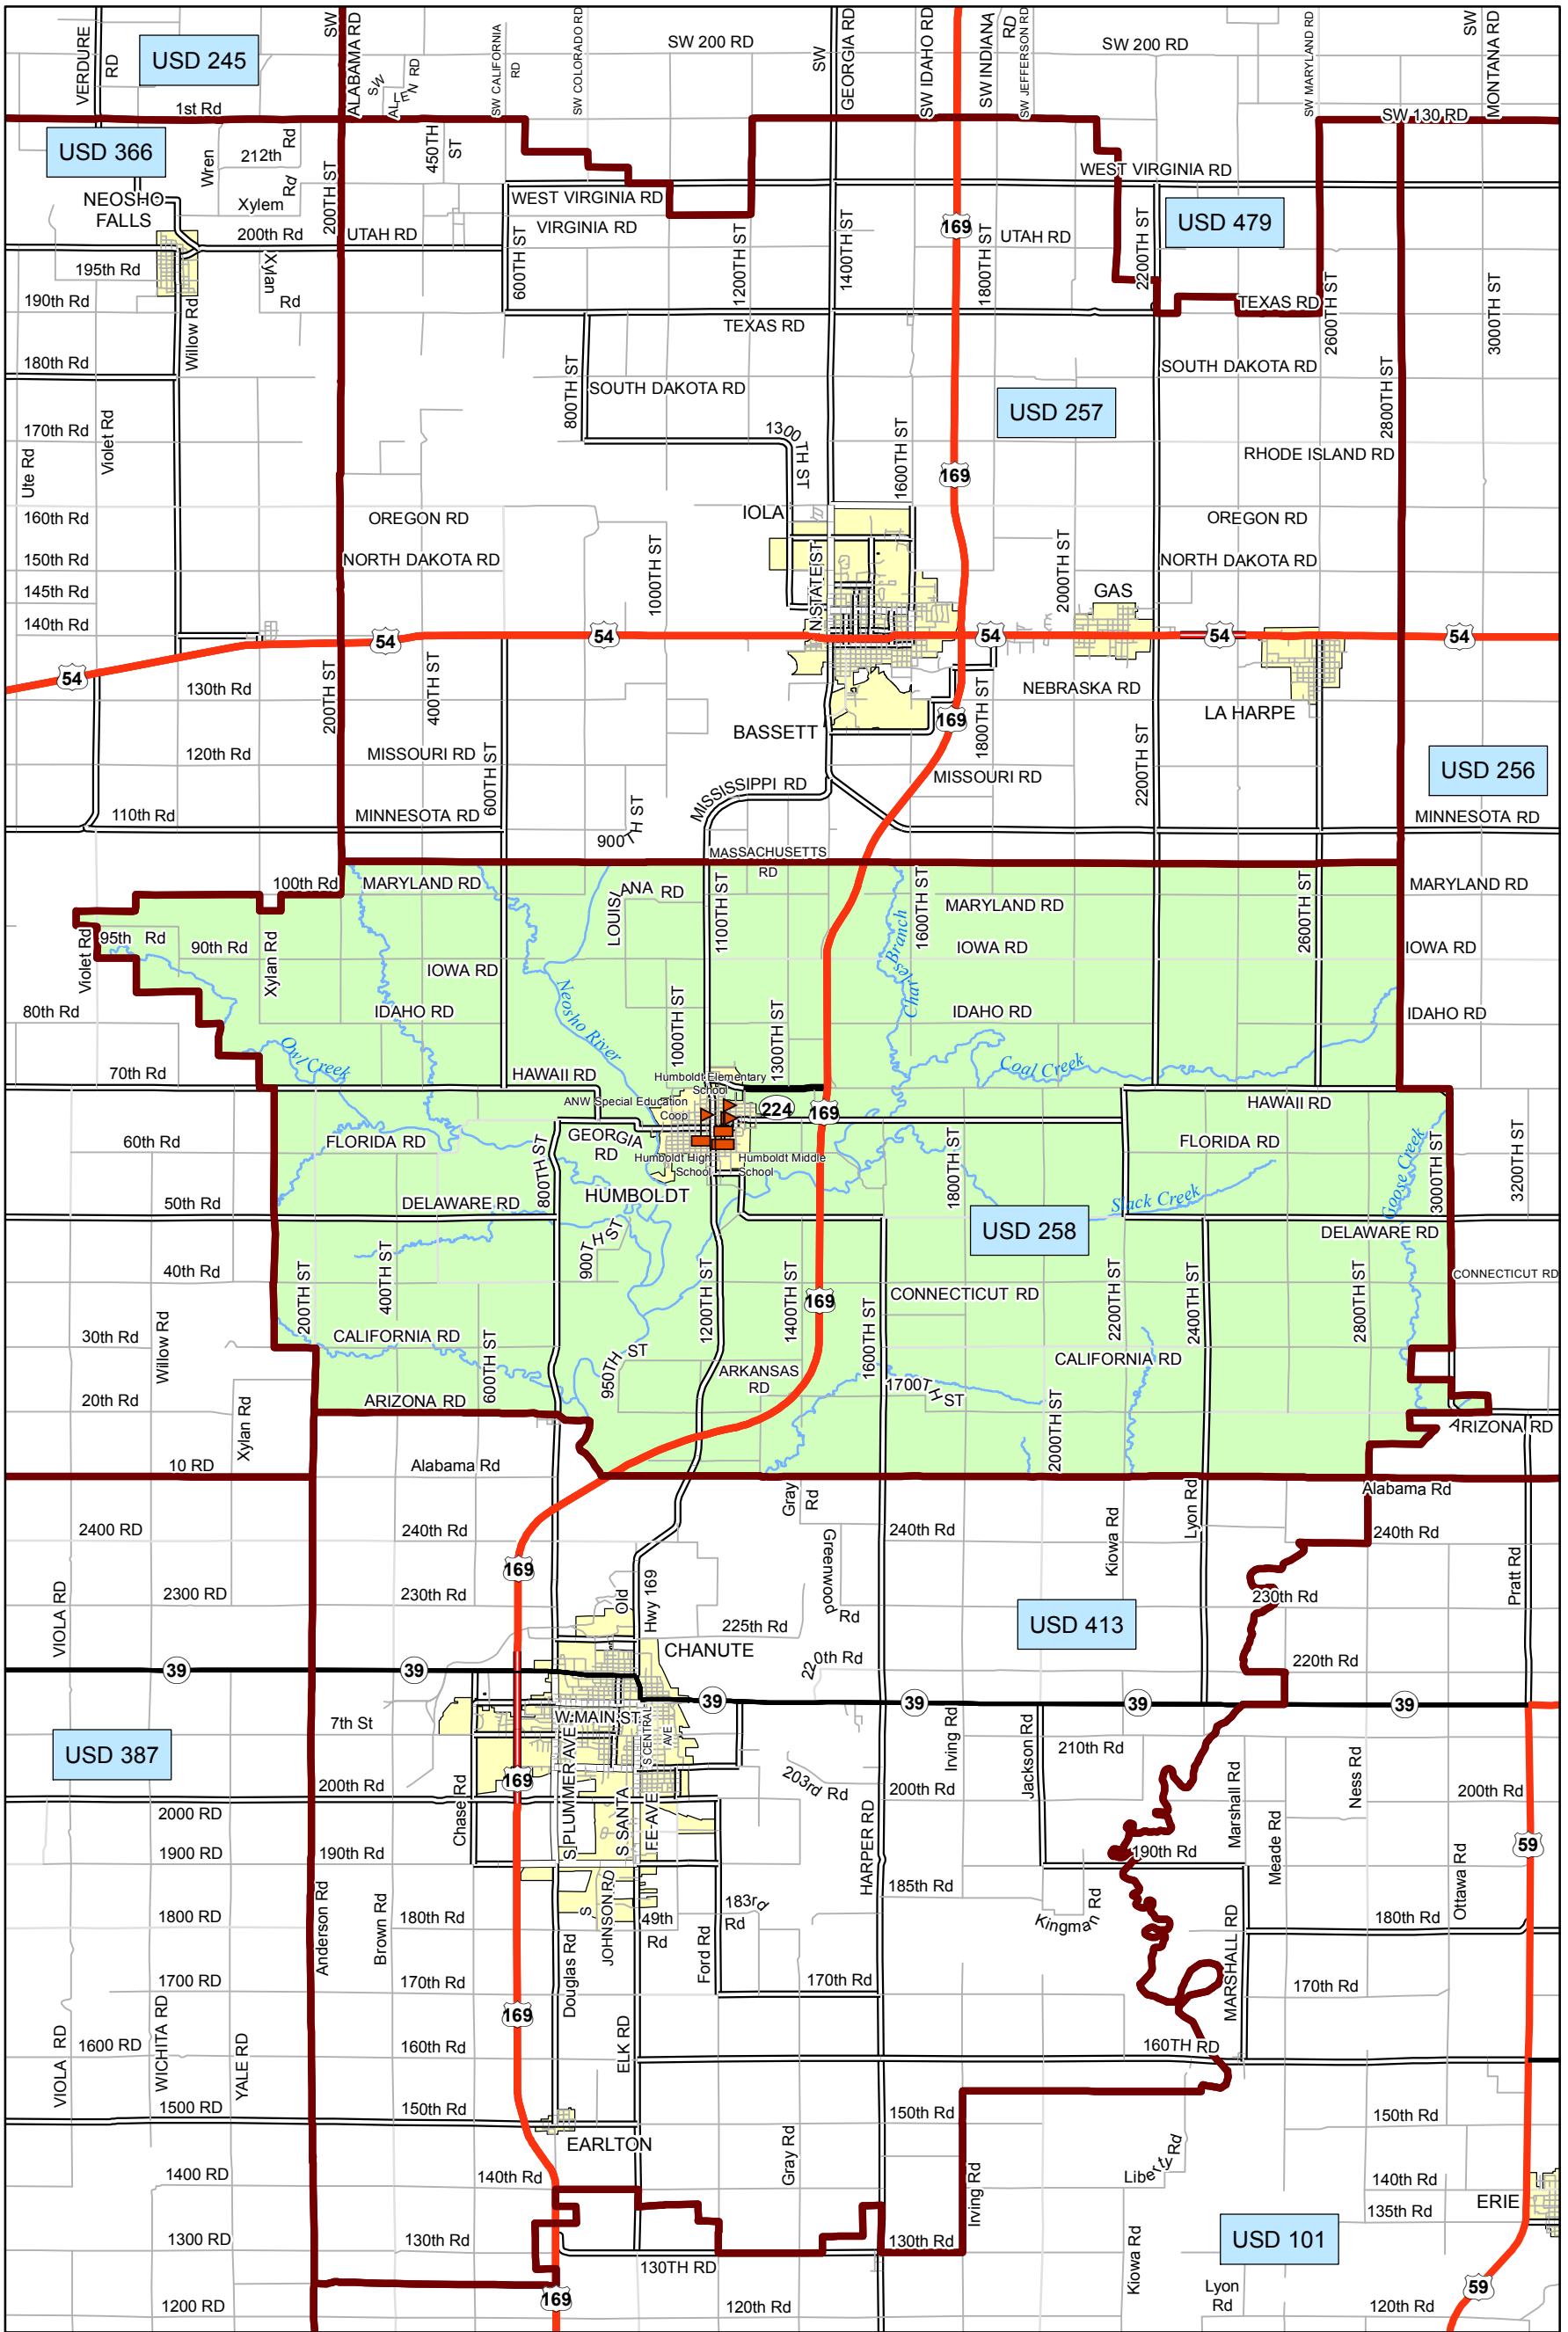

USD 258 District Map

PREPARED BY THE
KANSAS DEPARTMENT OF TRANSPORTATION
BUREAU OF TRANSPORTATION PLANNING

MAP CREATED TUESDAY, JUNE 02, 2015

KDOT makes no warranties, guarantees, or representations for accuracy of this information and assumes no liability for errors or omissions.

-  Primary/Secondary School
-  Post Secondary School
-  District Boundaries