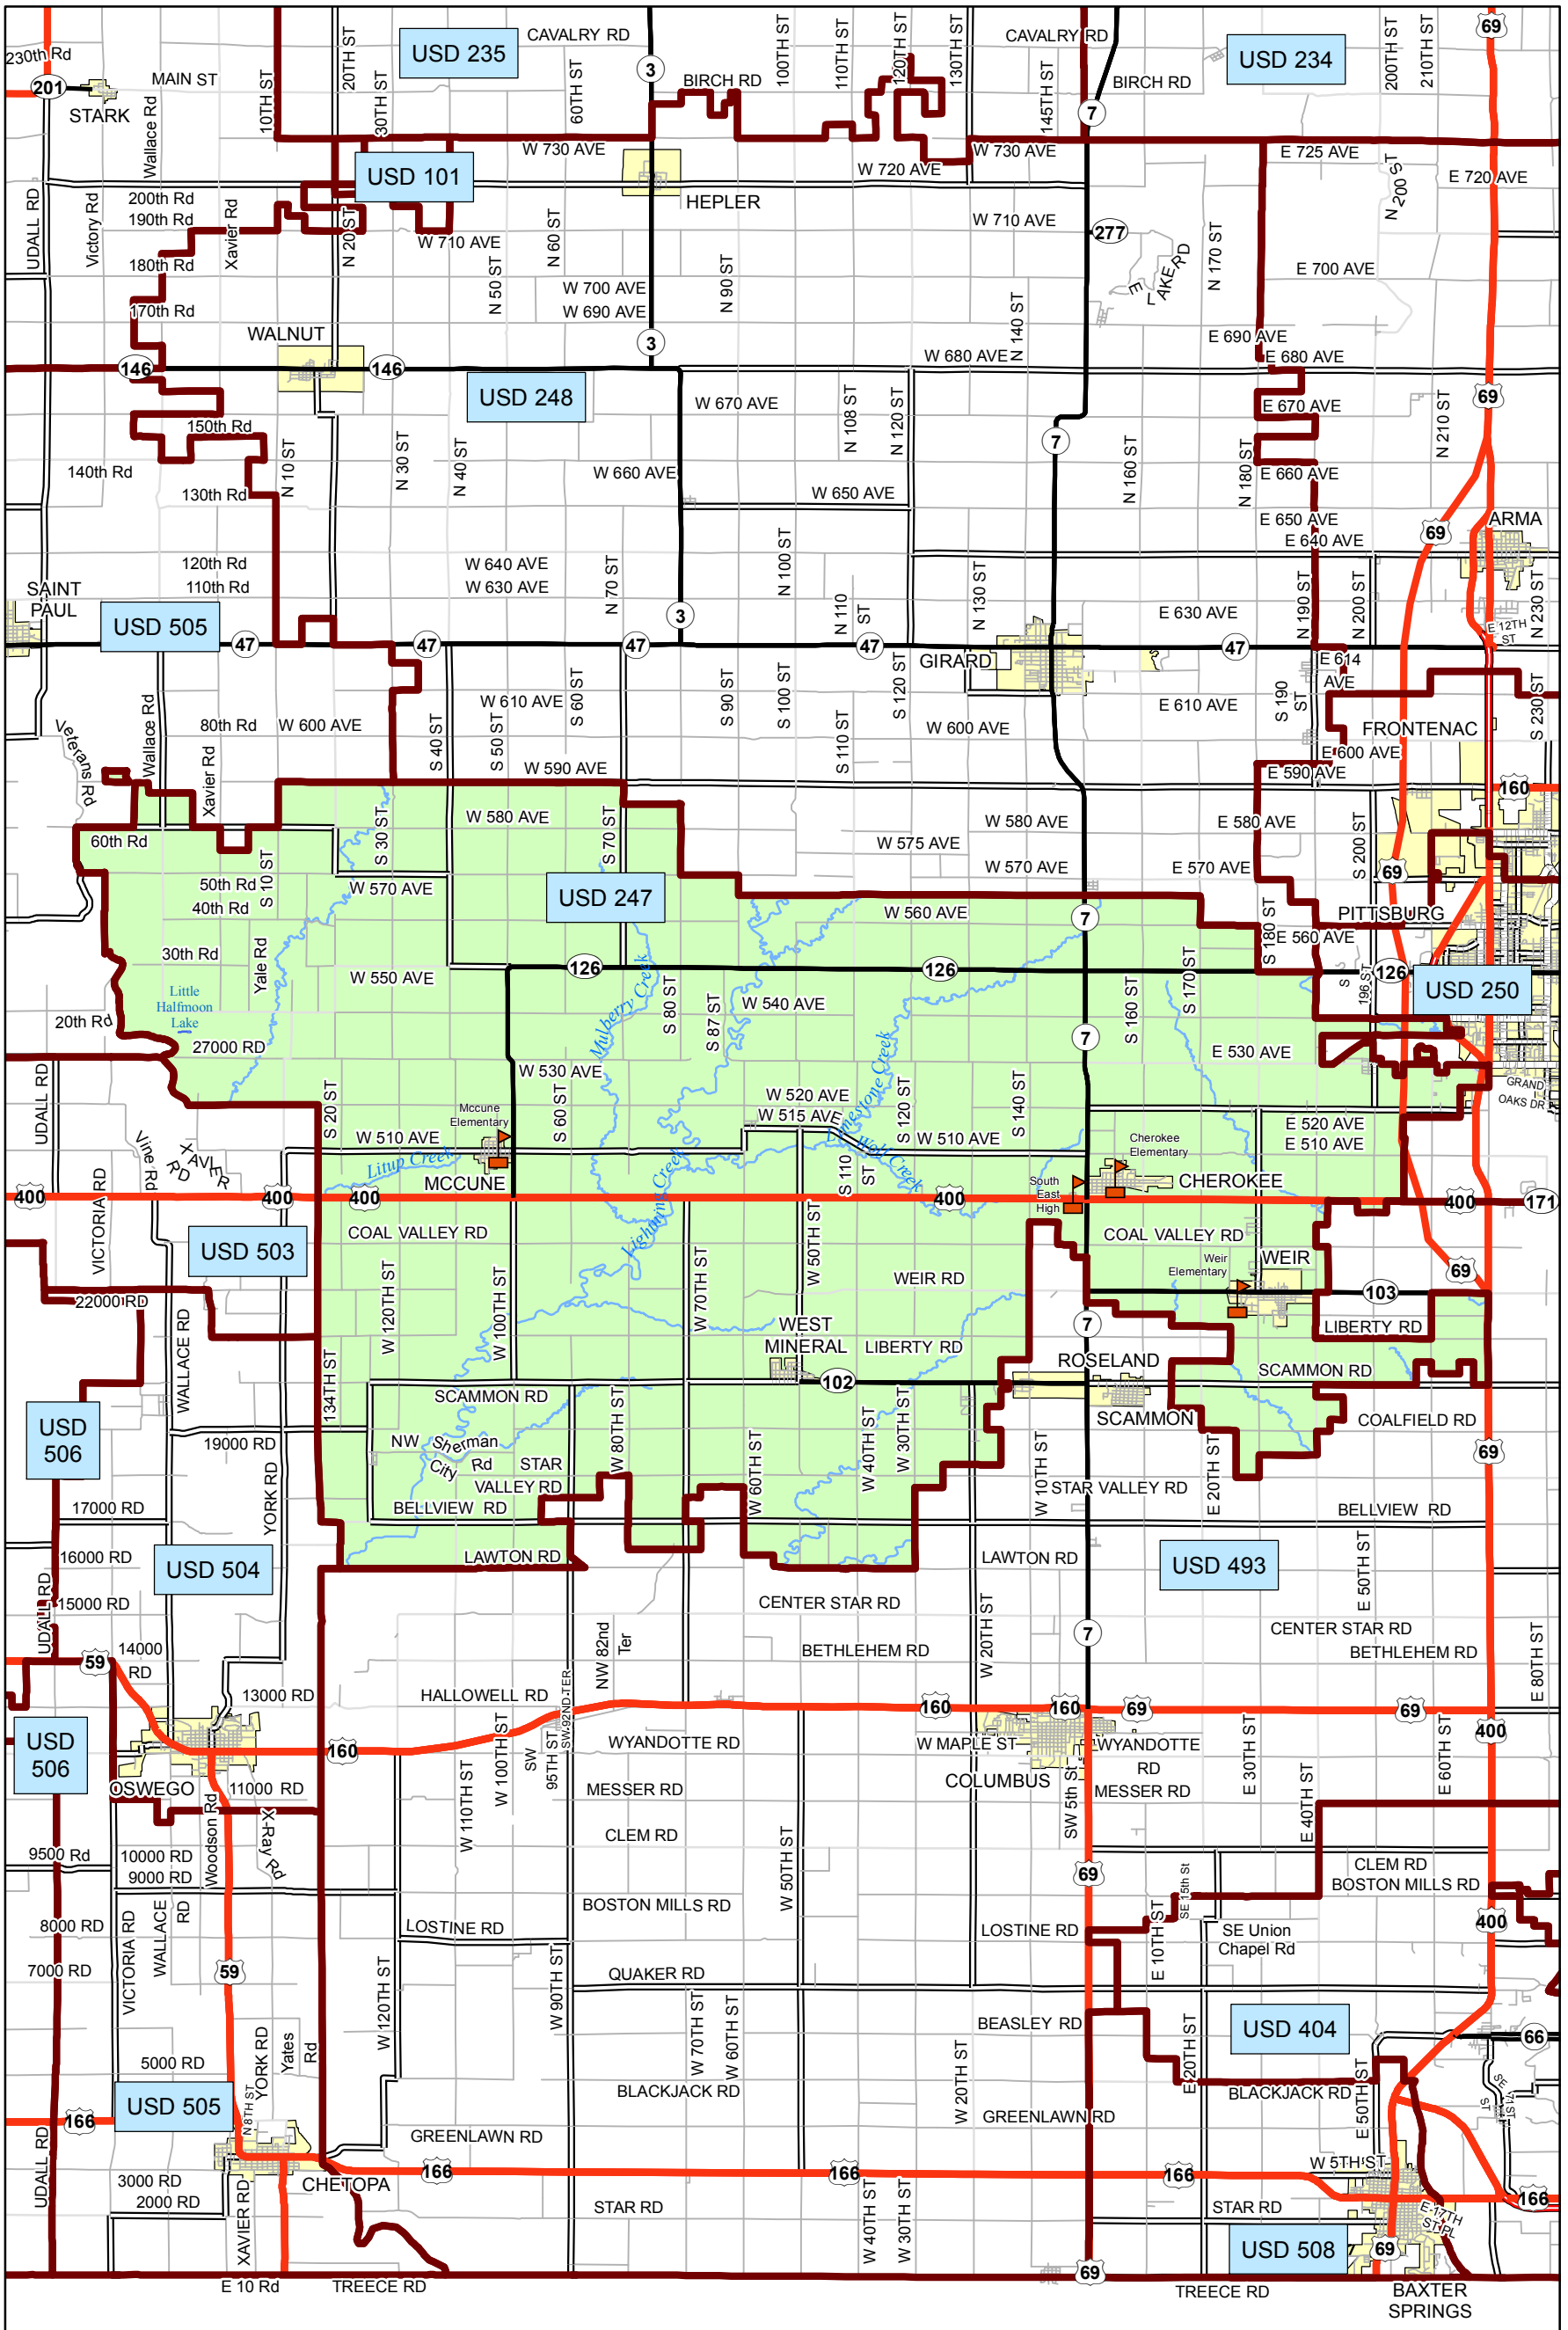

USD 247 District Map

PREPARED BY THE
KANSAS DEPARTMENT OF TRANSPORTATION
BUREAU OF TRANSPORTATION PLANNING

MAP CREATED TUESDAY, JUNE 02, 2015

KDOT makes no warranties, guarantees, or representations for accuracy of this information and assumes no liability for errors or omissions.

-  Primary/Secondary School
-  Post Secondary School
-  District Boundaries