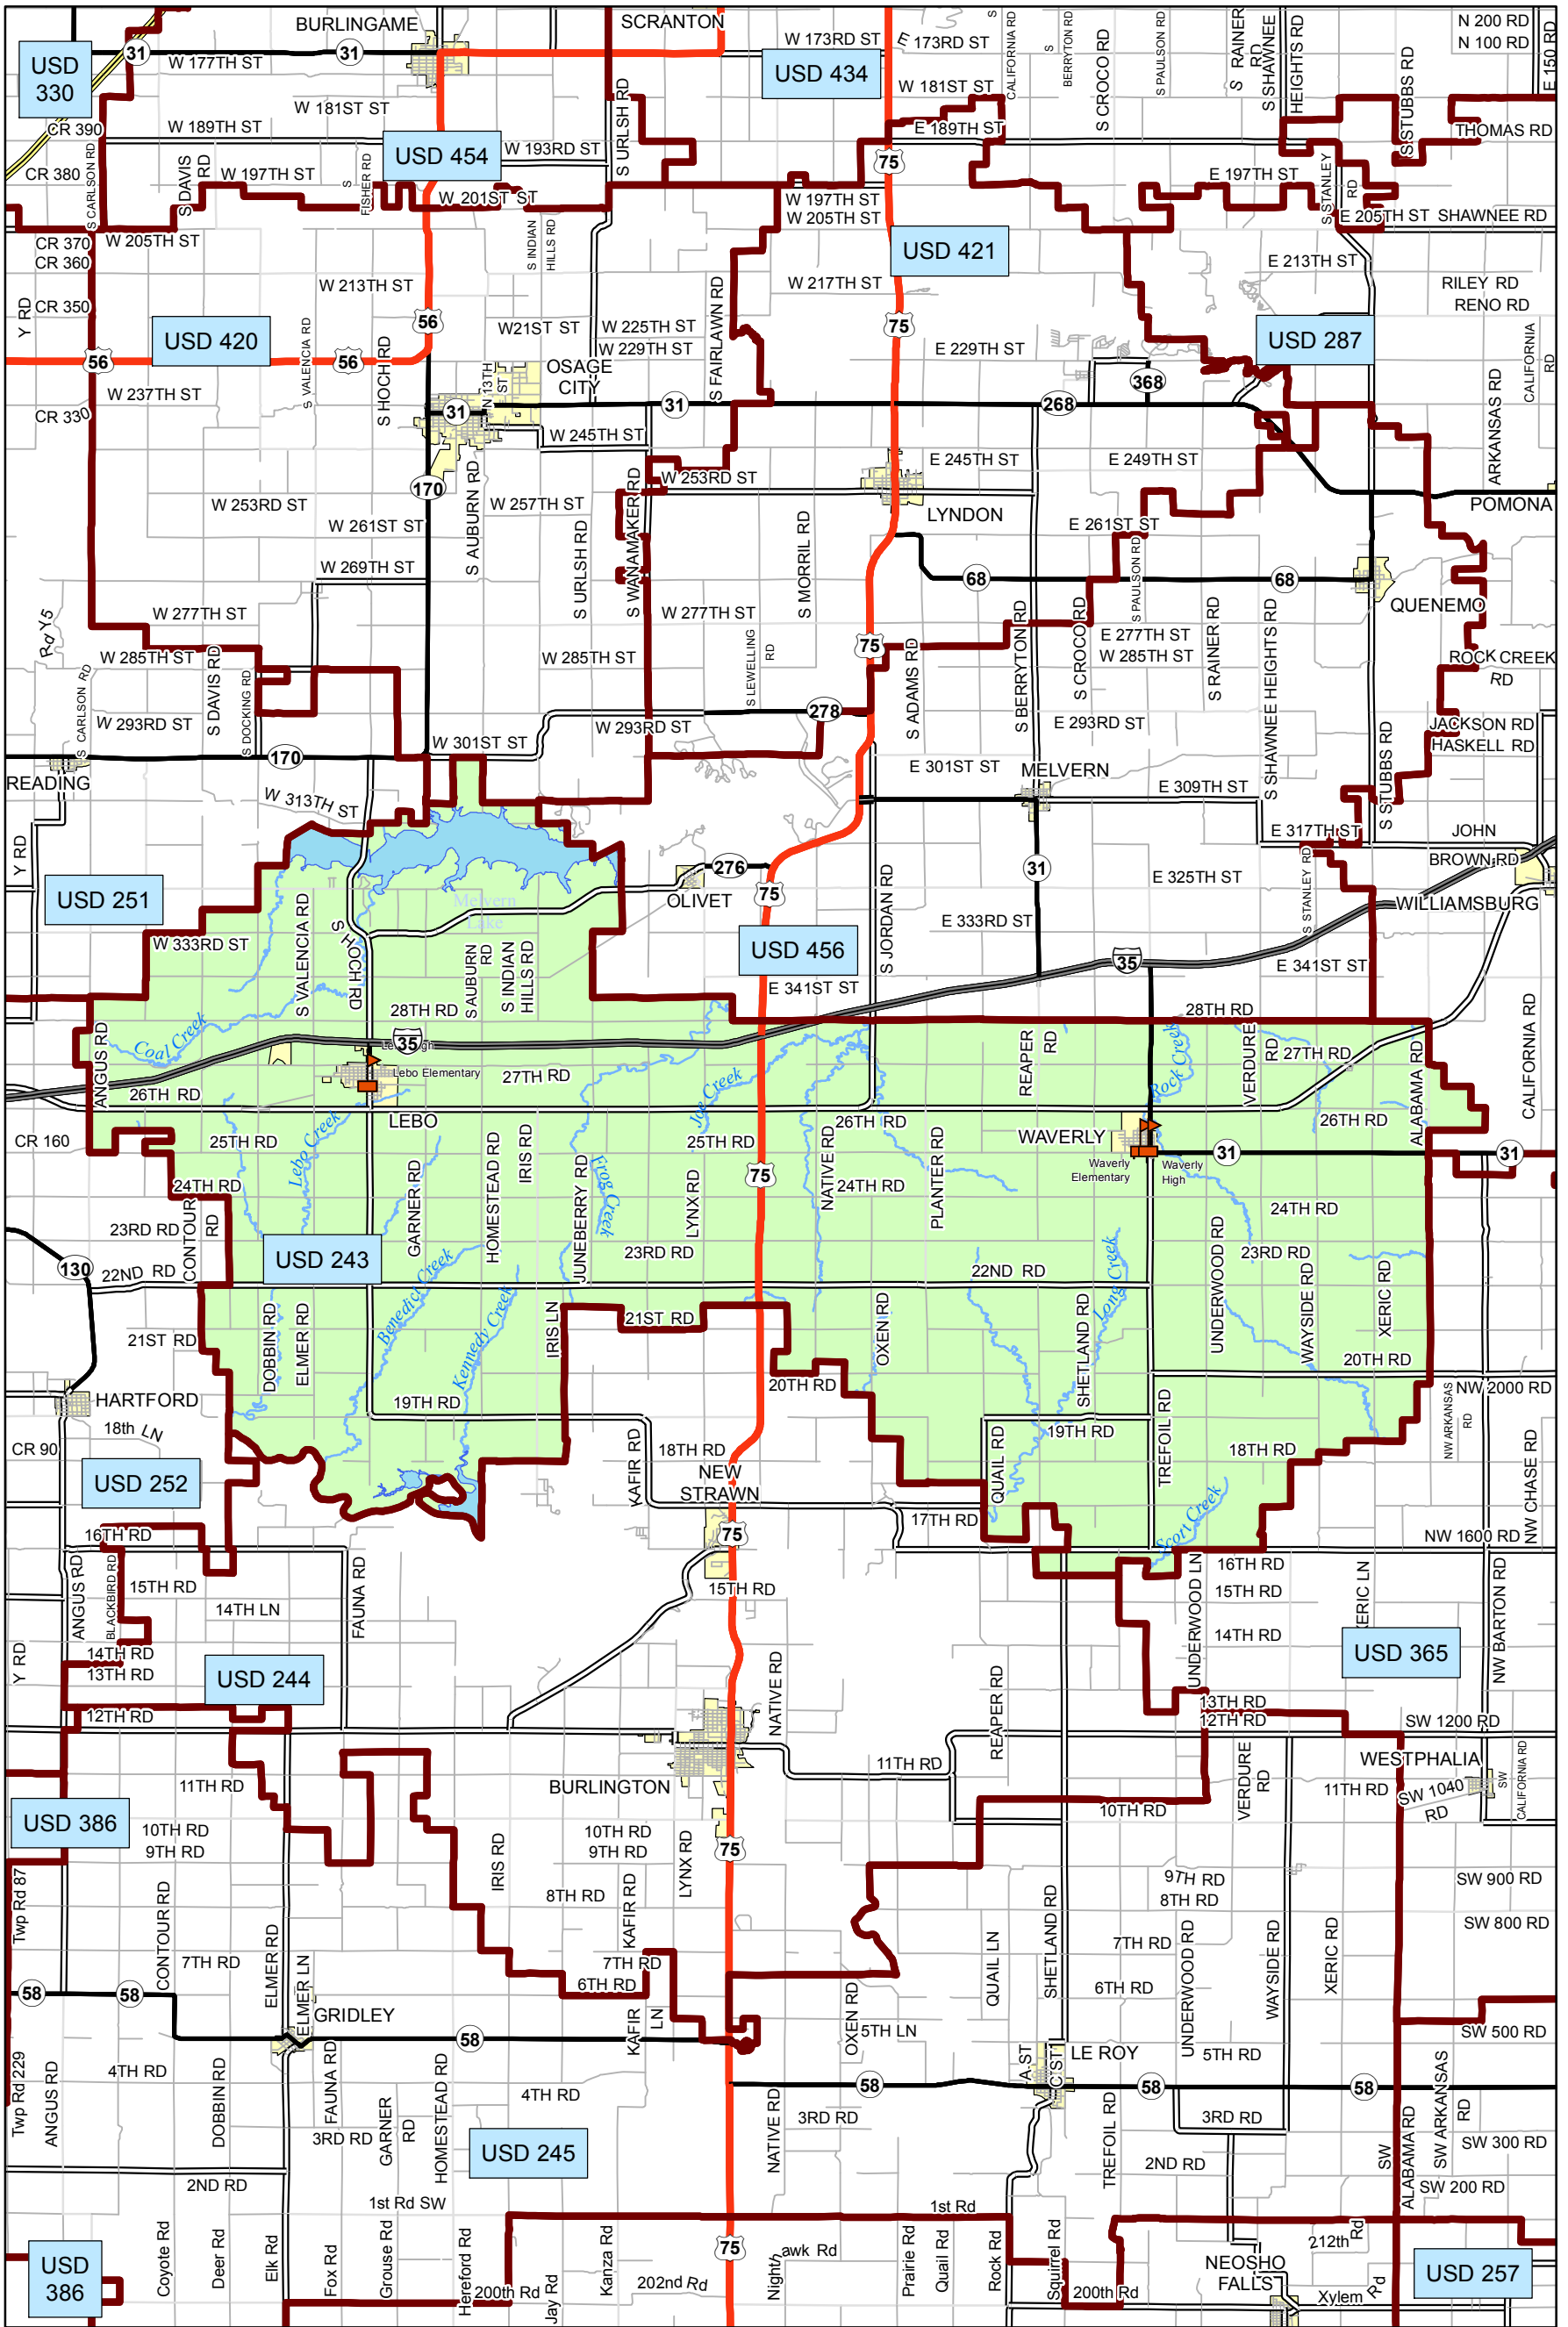

# USD 243 District Map

PREPARED BY THE  
**KANSAS DEPARTMENT OF TRANSPORTATION**  
**BUREAU OF TRANSPORTATION PLANNING**

MAP CREATED TUESDAY, JUNE 02, 2015

KDOT makes no warranties, guarantees, or representations of accuracy of this information and assumes no liability for errors or omissions.

-  Primary/Secondary School
-  Post Secondary School
-  District Boundaries