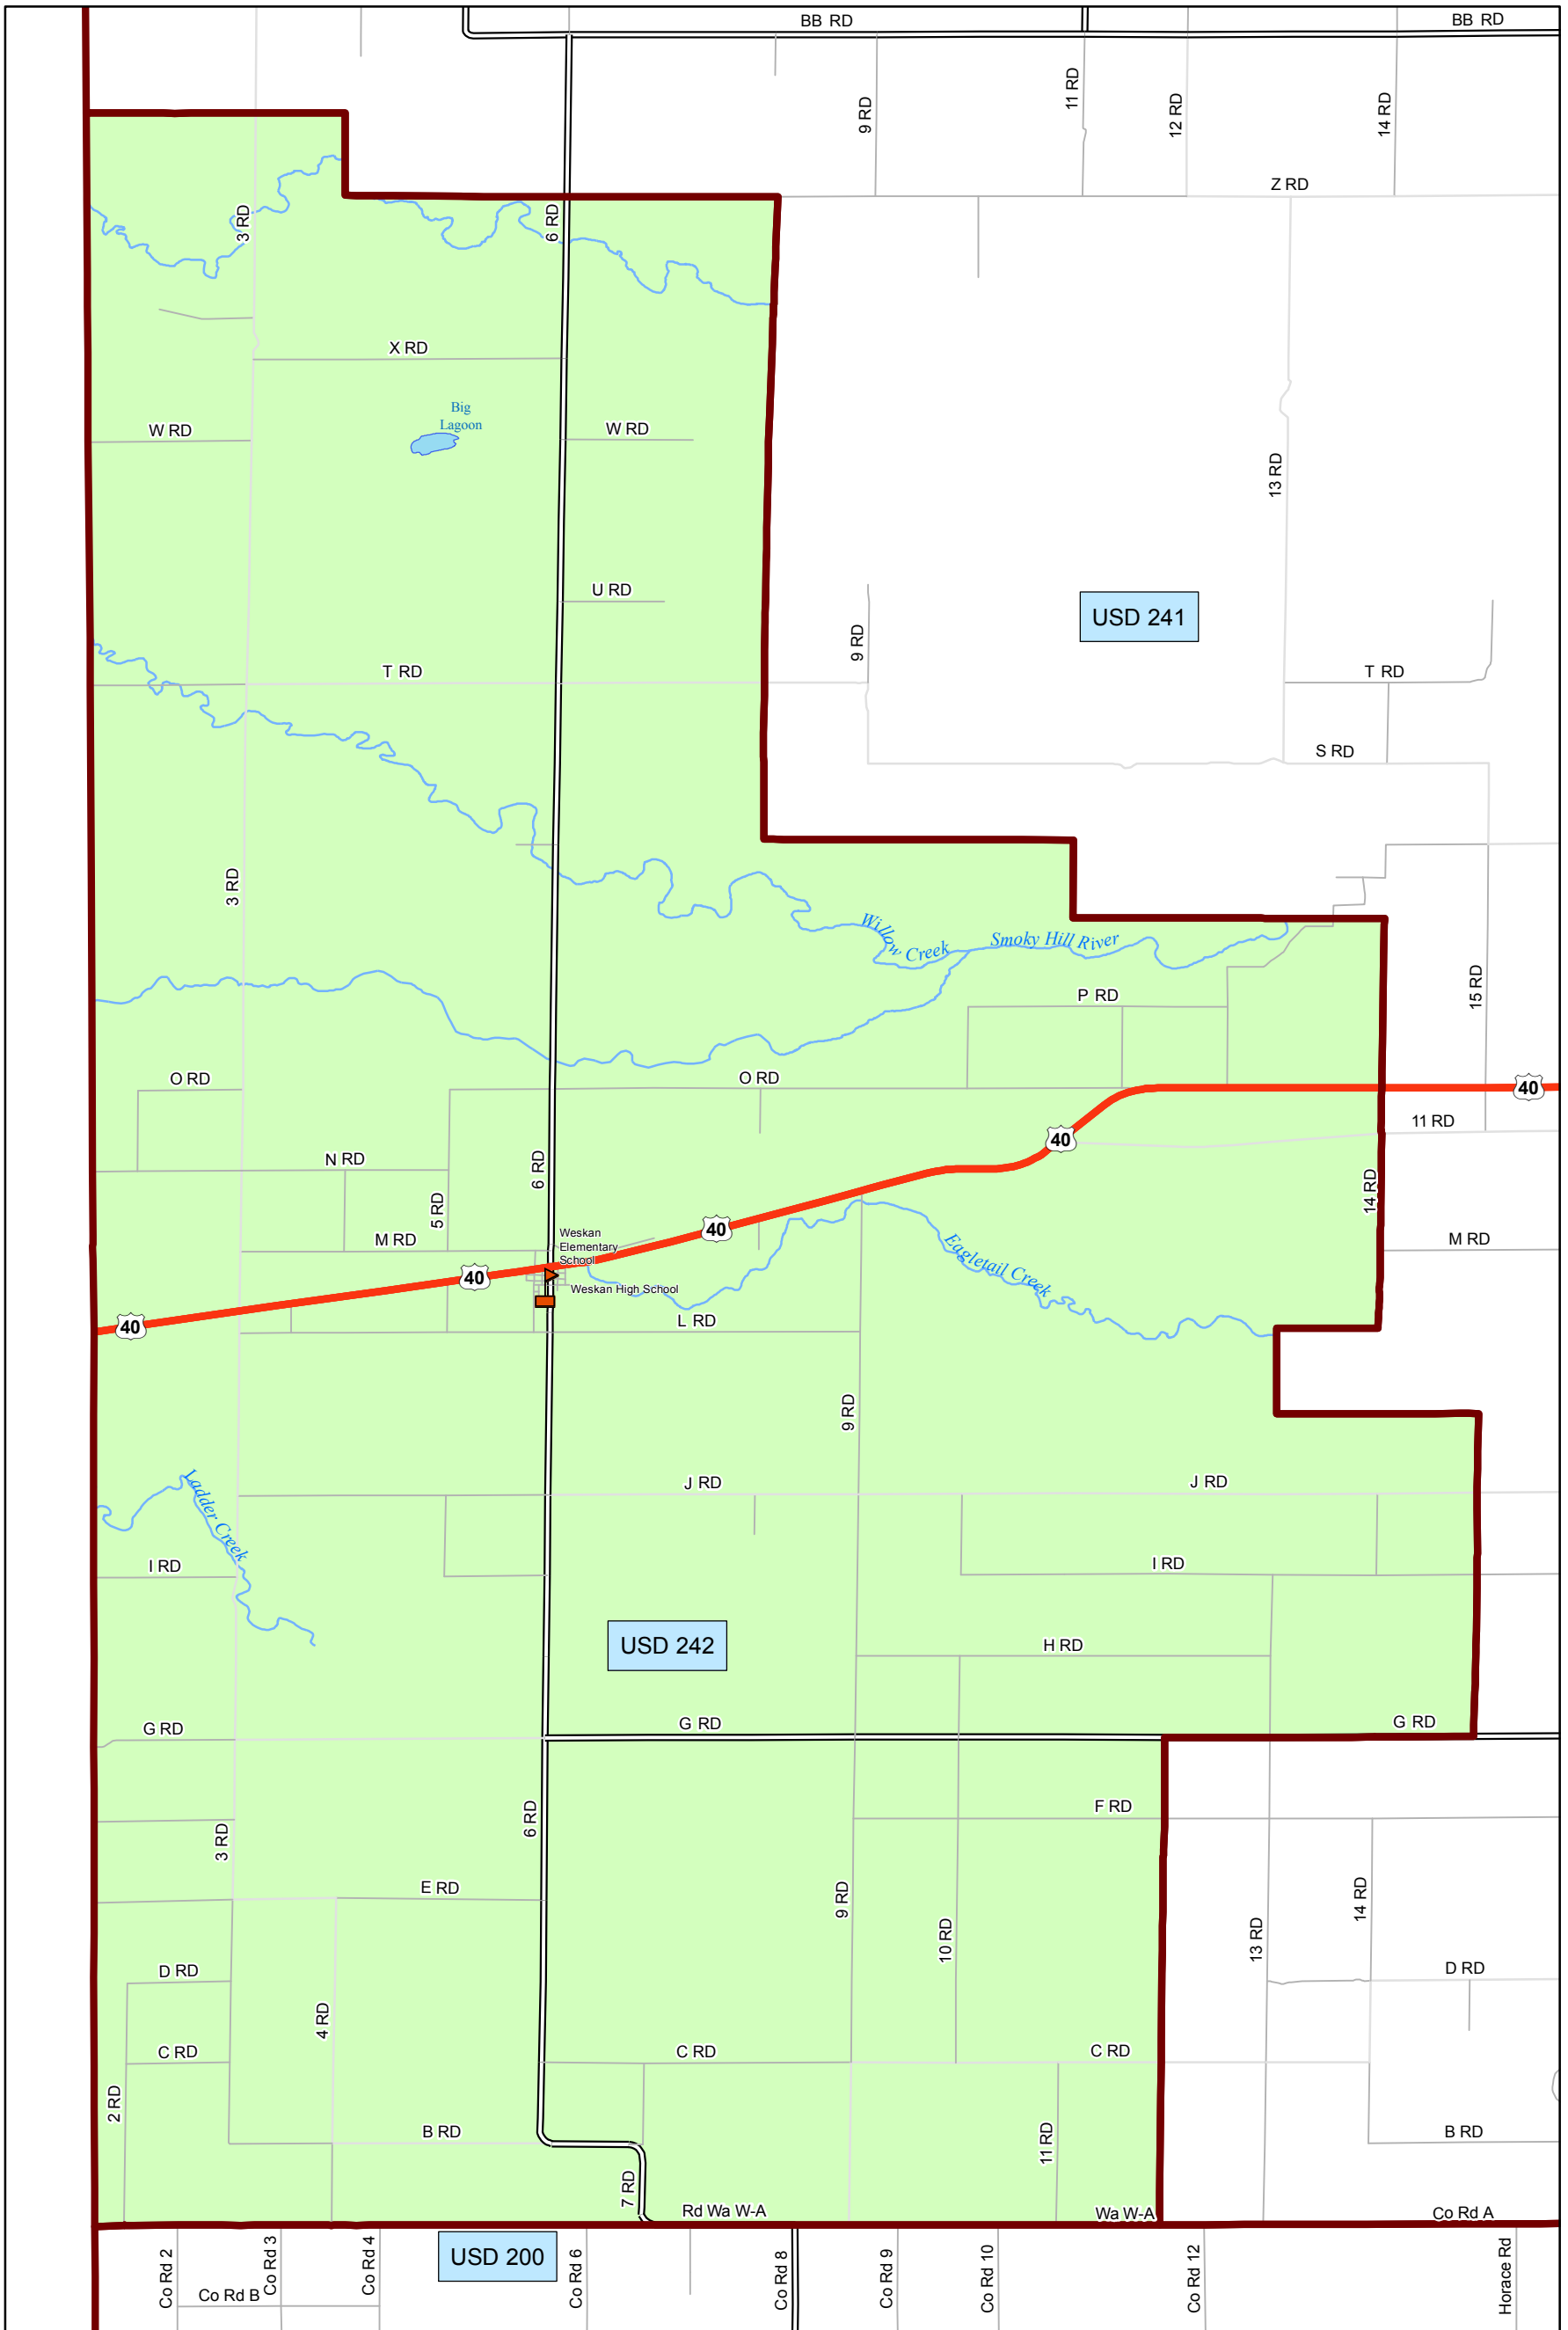

USD 242 District Map

PREPARED BY THE
KANSAS DEPARTMENT OF TRANSPORTATION
BUREAU OF TRANSPORTATION PLANNING

MAP CREATED TUESDAY, JUNE 02, 2015

KDOT makes no warranties, guarantees, or representations for accuracy of this information and assumes no liability for errors or omissions.

-  Primary/Secondary School
-  Post Secondary School
-  District Boundaries