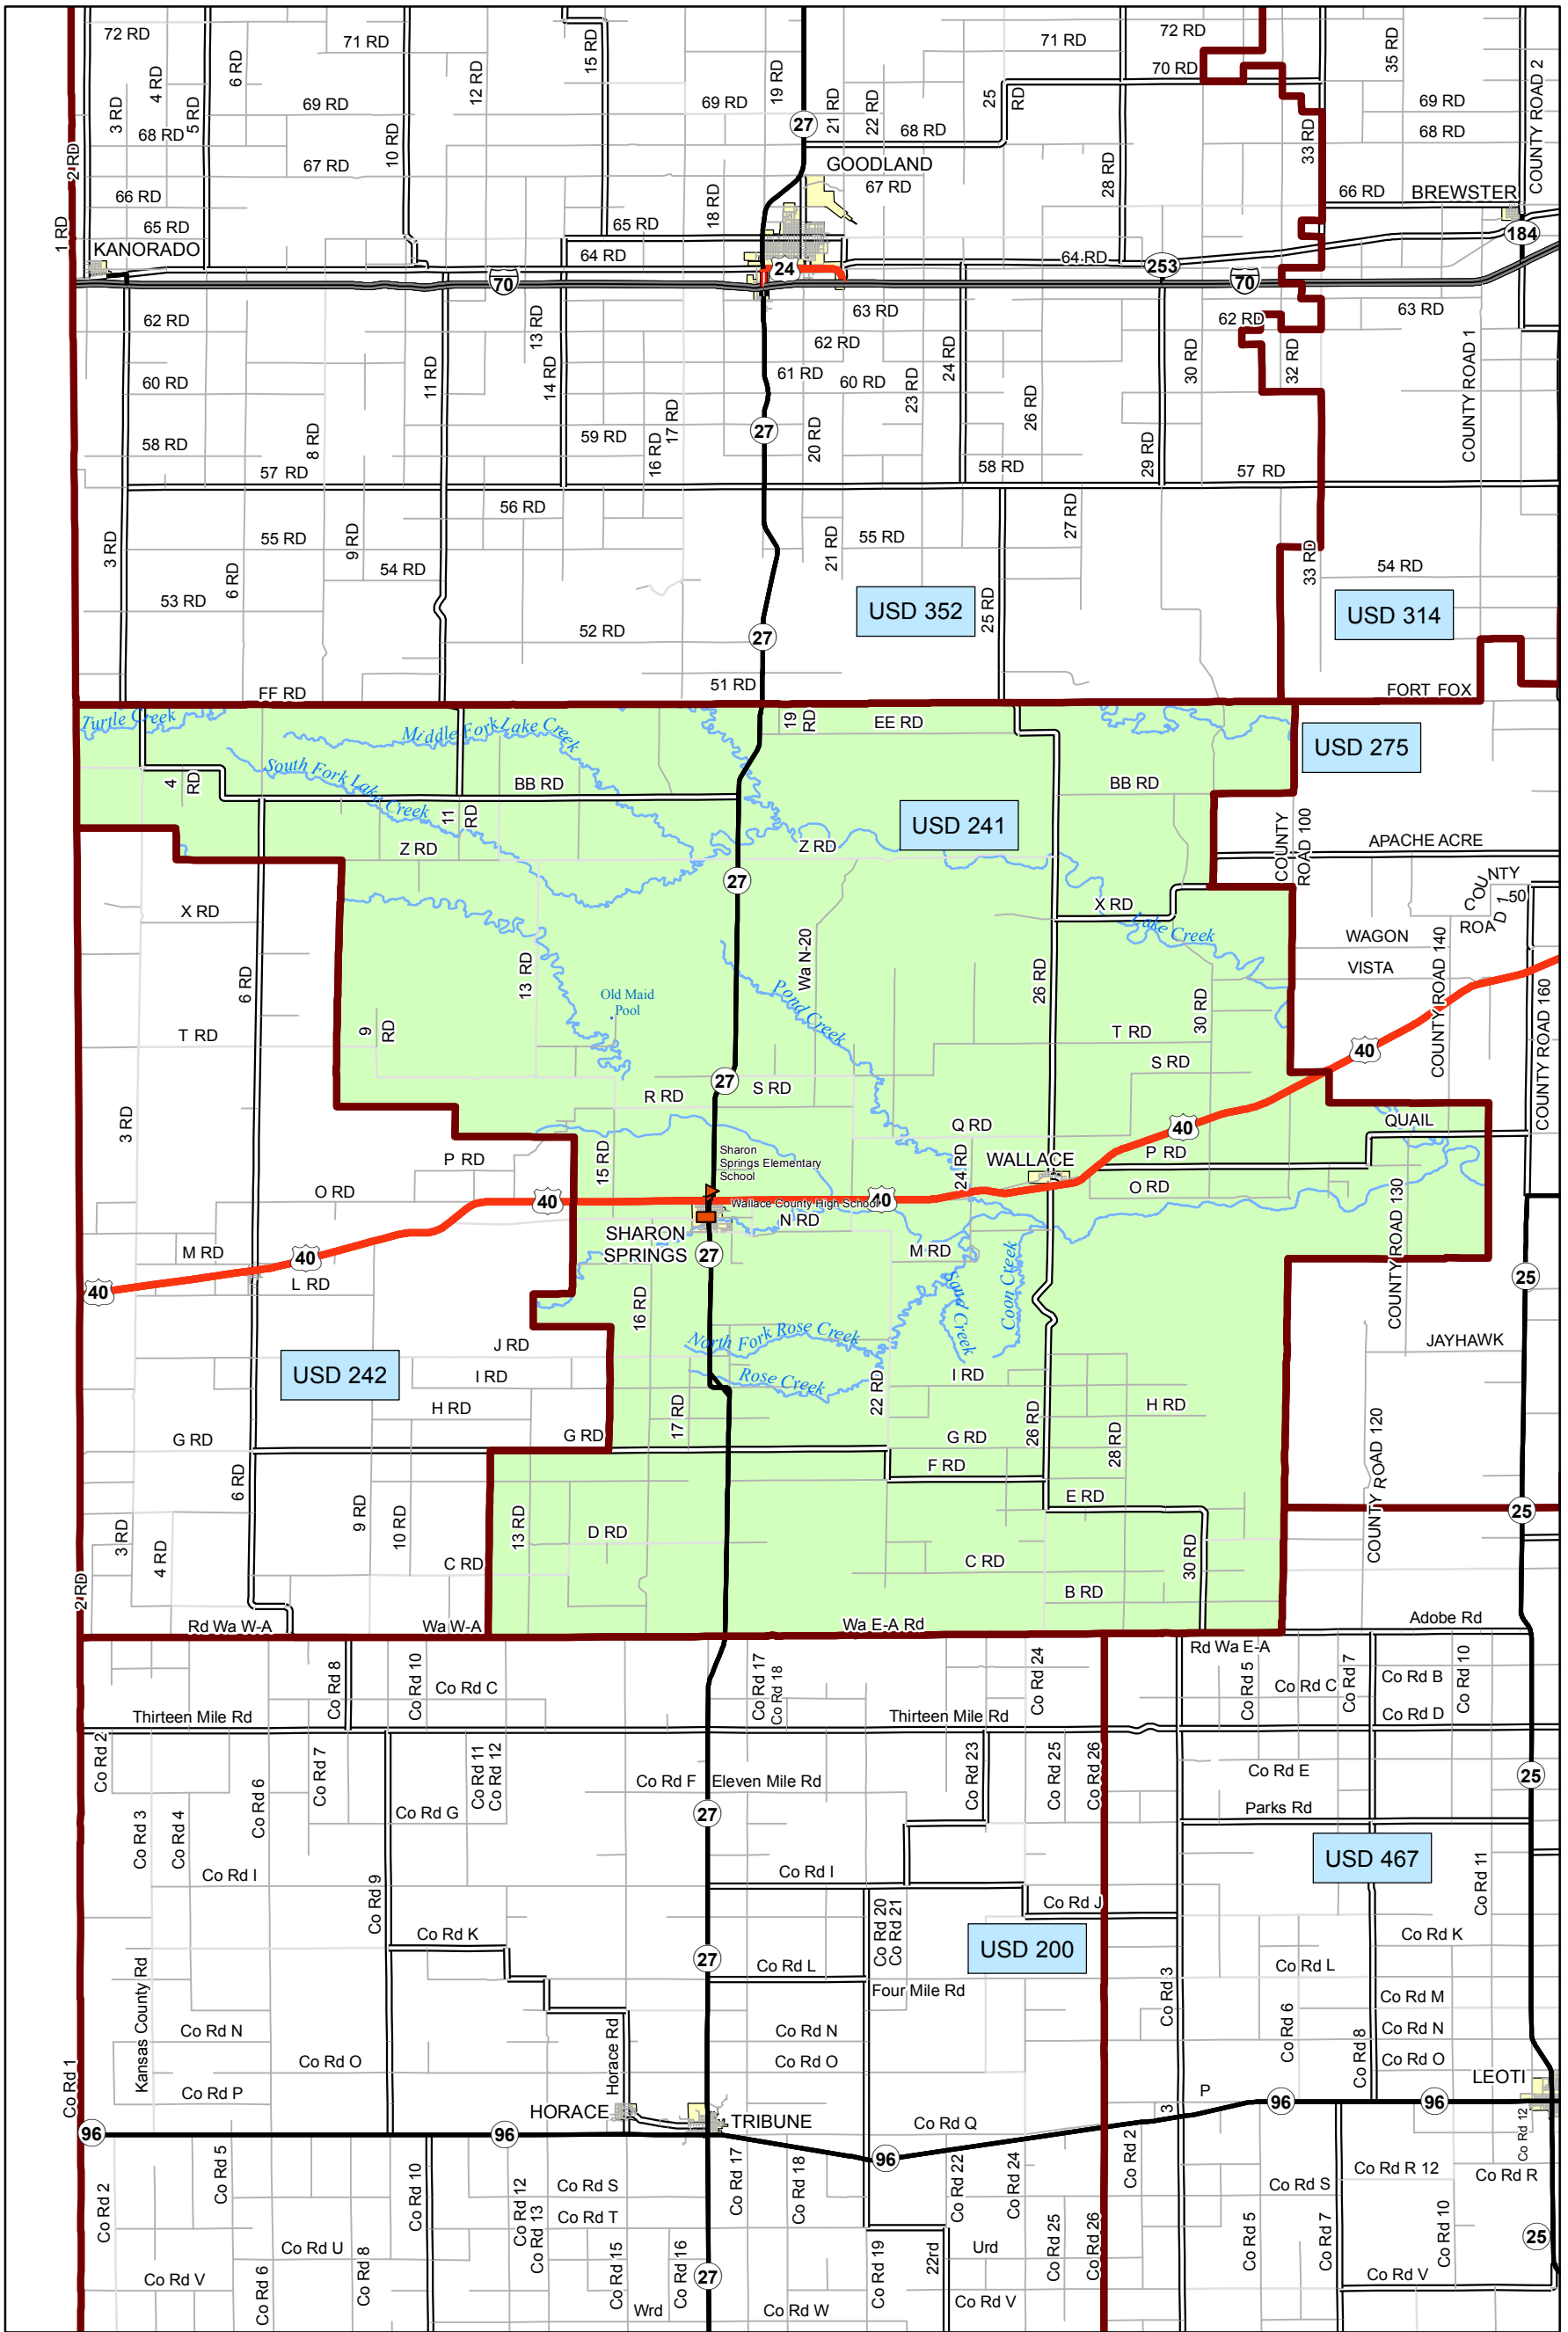

USD 241 District Map

PREPARED BY THE
KANSAS DEPARTMENT OF TRANSPORTATION
BUREAU OF TRANSPORTATION PLANNING

MAP CREATED TUESDAY, JUNE 02, 2015

KDOT makes no warranties, guarantees, or representations for accuracy of this information and assumes no liability for errors or omissions.

-  Primary/Secondary School
-  Post Secondary School
-  District Boundaries