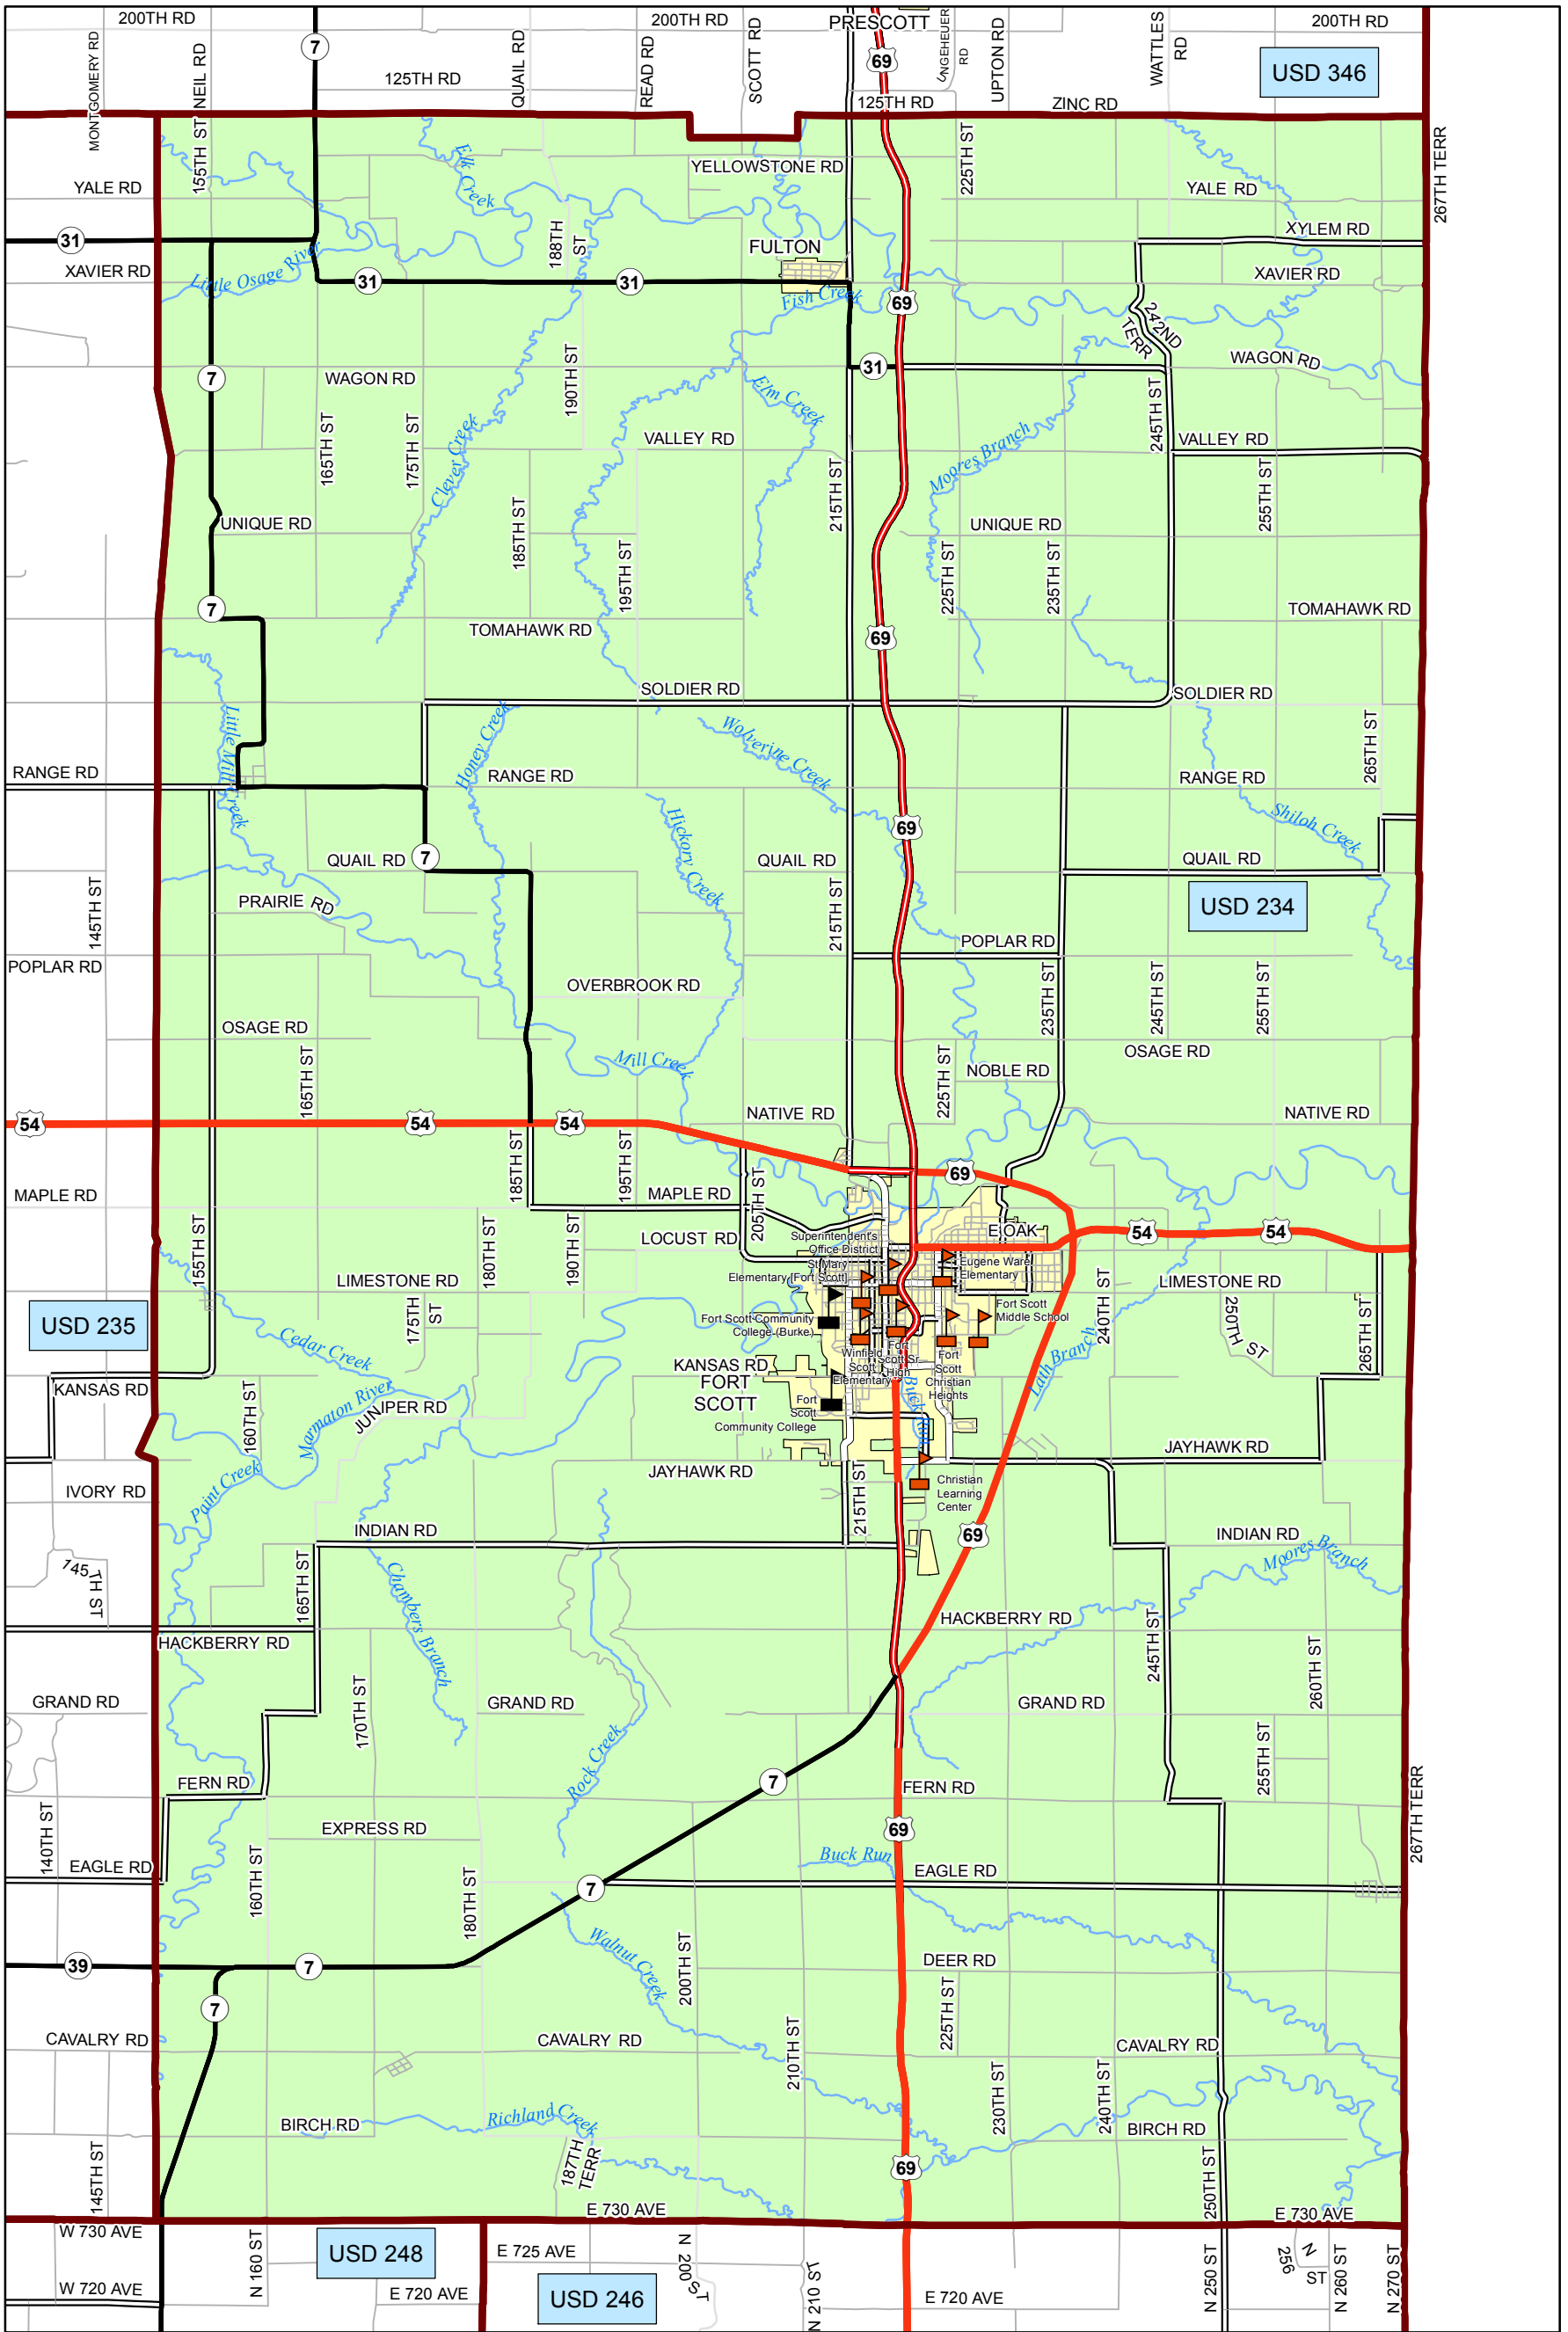

USD 234 District Map

PREPARED BY THE
KANSAS DEPARTMENT OF TRANSPORTATION
BUREAU OF TRANSPORTATION PLANNING

MAP CREATED TUESDAY, JUNE 02, 2015

KDOT makes no warranties, guarantees, or representations for accuracy of this information and assumes no liability for errors or omissions.

-  Primary/Secondary School
-  Post Secondary School
-  District Boundaries