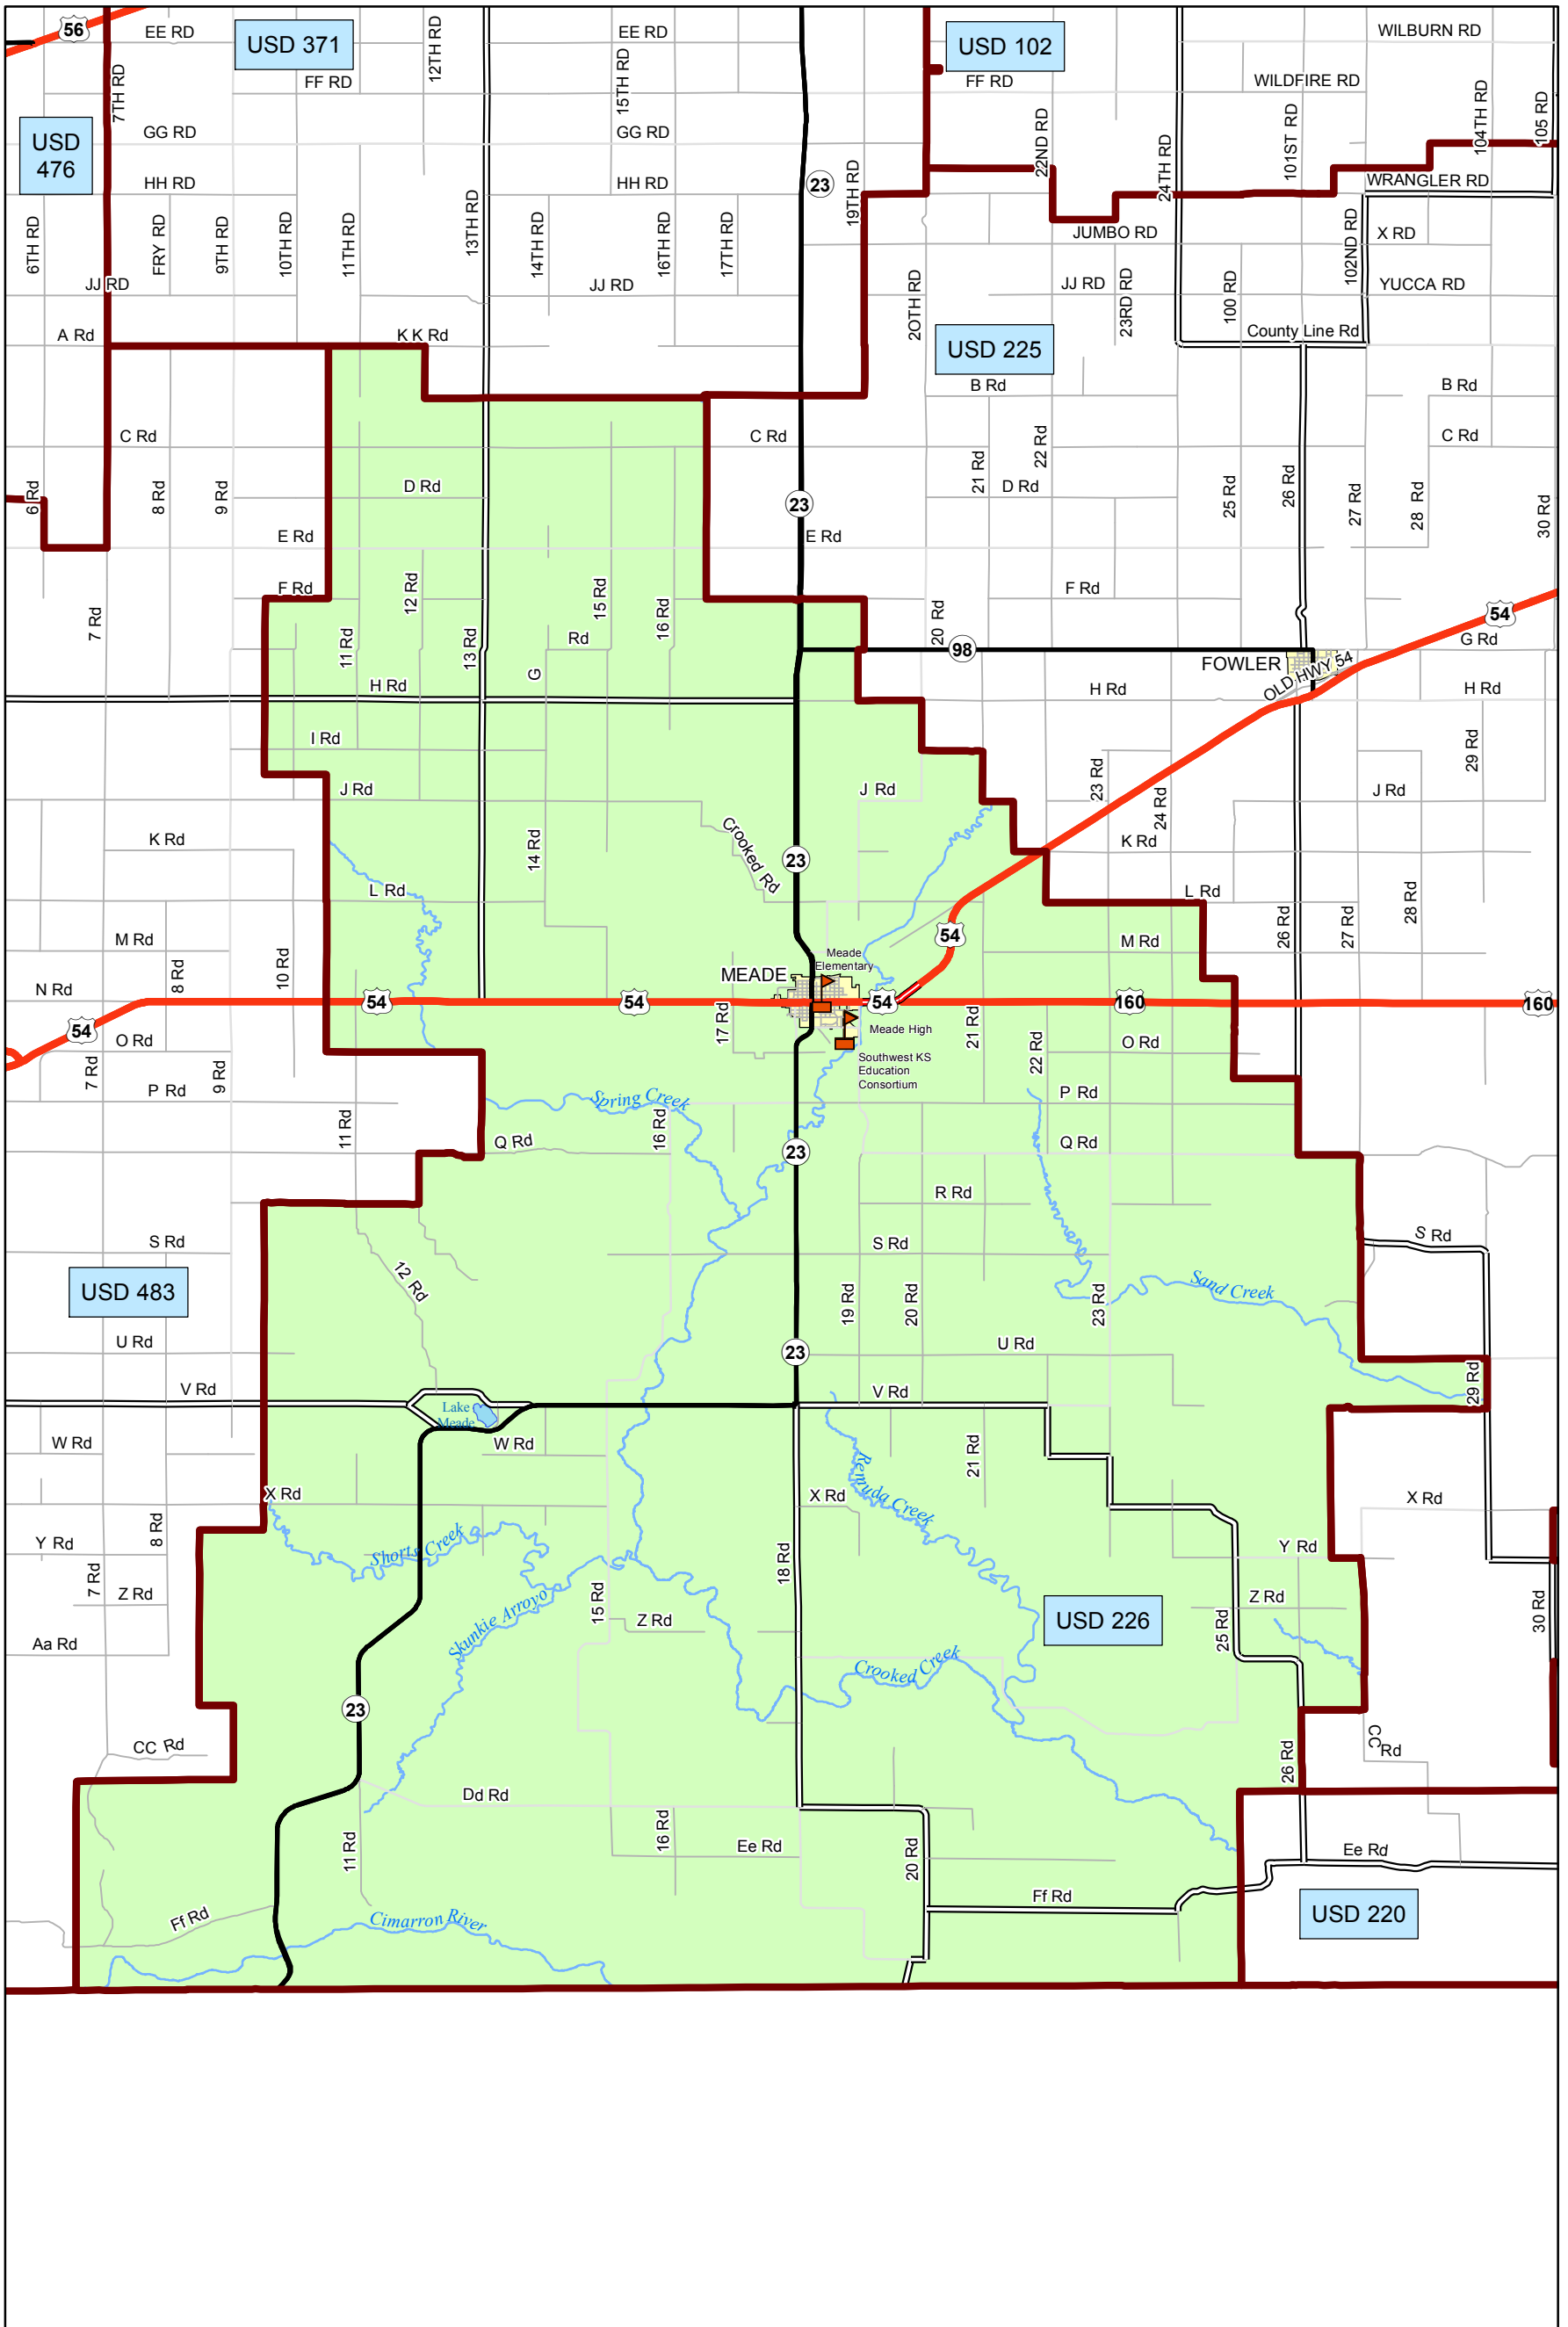

# USD 226 District Map

PREPARED BY THE  
**KANSAS DEPARTMENT OF TRANSPORTATION**  
**BUREAU OF TRANSPORTATION PLANNING**

MAP CREATED TUESDAY, JUNE 02, 2015

KDOT makes no warranties, guarantees, or representations for accuracy of this information and assumes no liability for errors or omissions.

-  Primary/Secondary School
-  Post Secondary School
-  District Boundaries