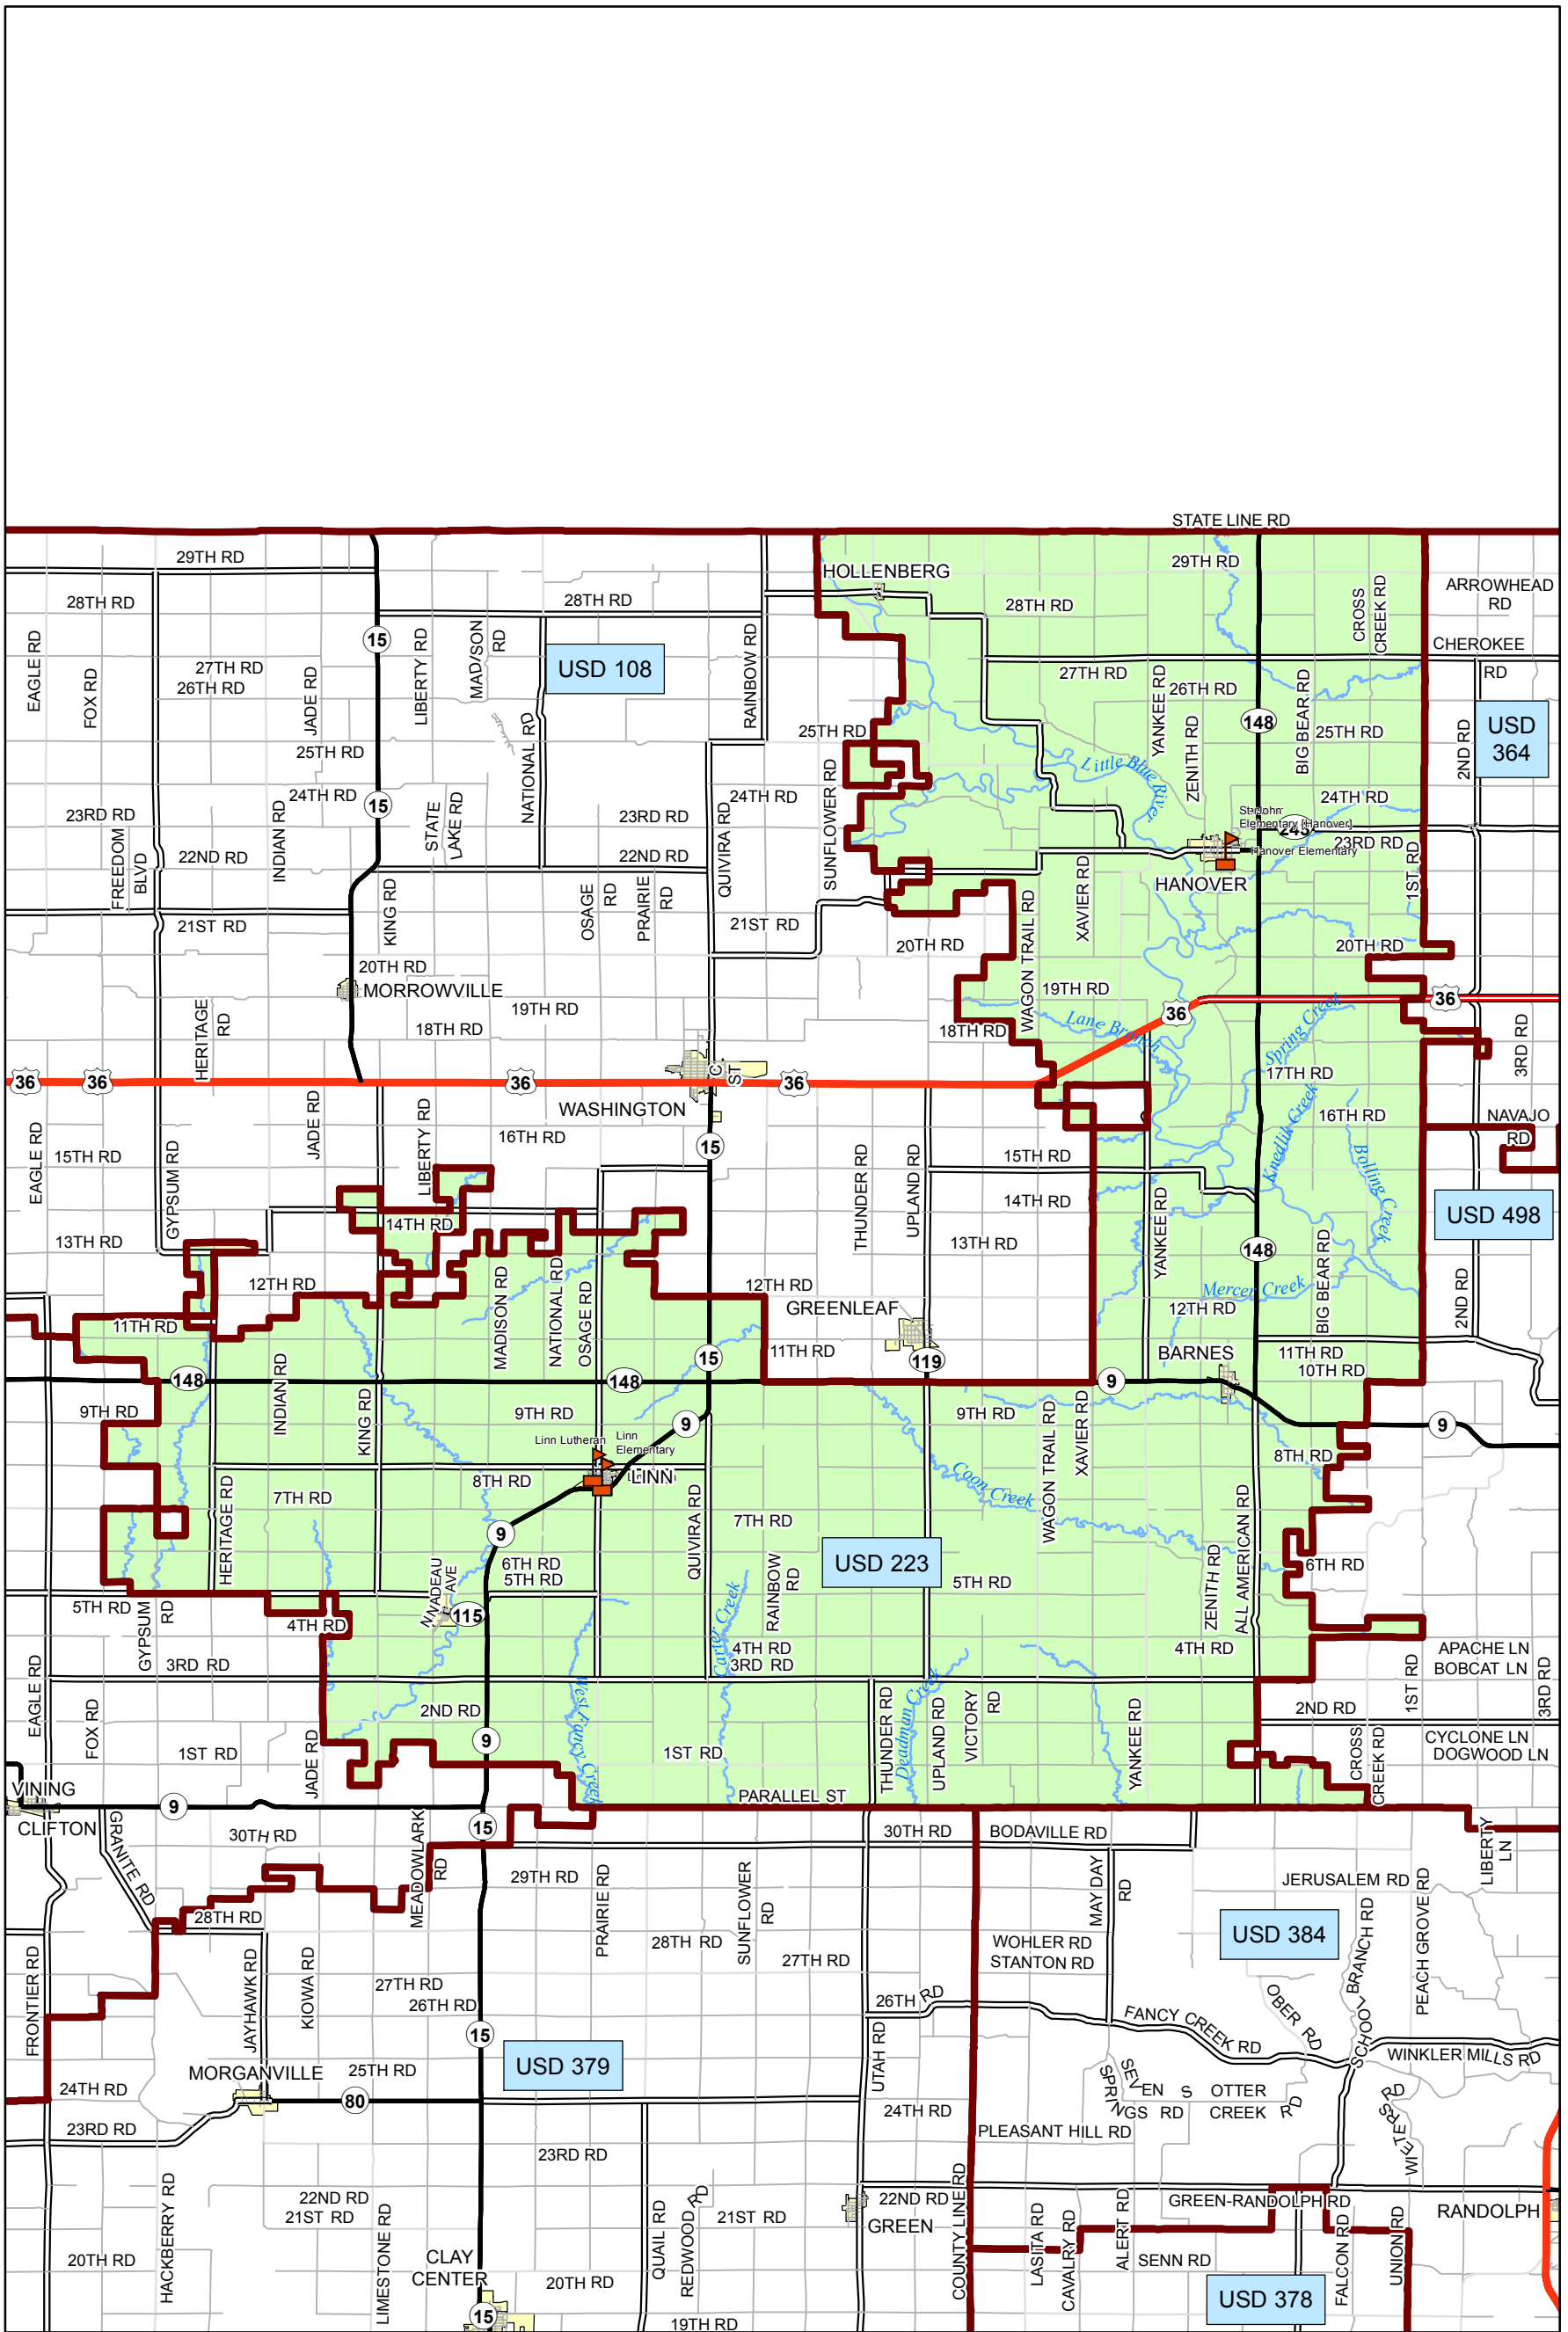

USD 223 District Map

PREPARED BY THE
KANSAS DEPARTMENT OF TRANSPORTATION
BUREAU OF TRANSPORTATION PLANNING

MAP CREATED TUESDAY, JUNE 02, 2015

KDOT makes no warranties, guarantees, or representations for accuracy of this information and assumes no liability for errors or omissions.

-  Primary/Secondary School
-  Post Secondary School
-  District Boundaries