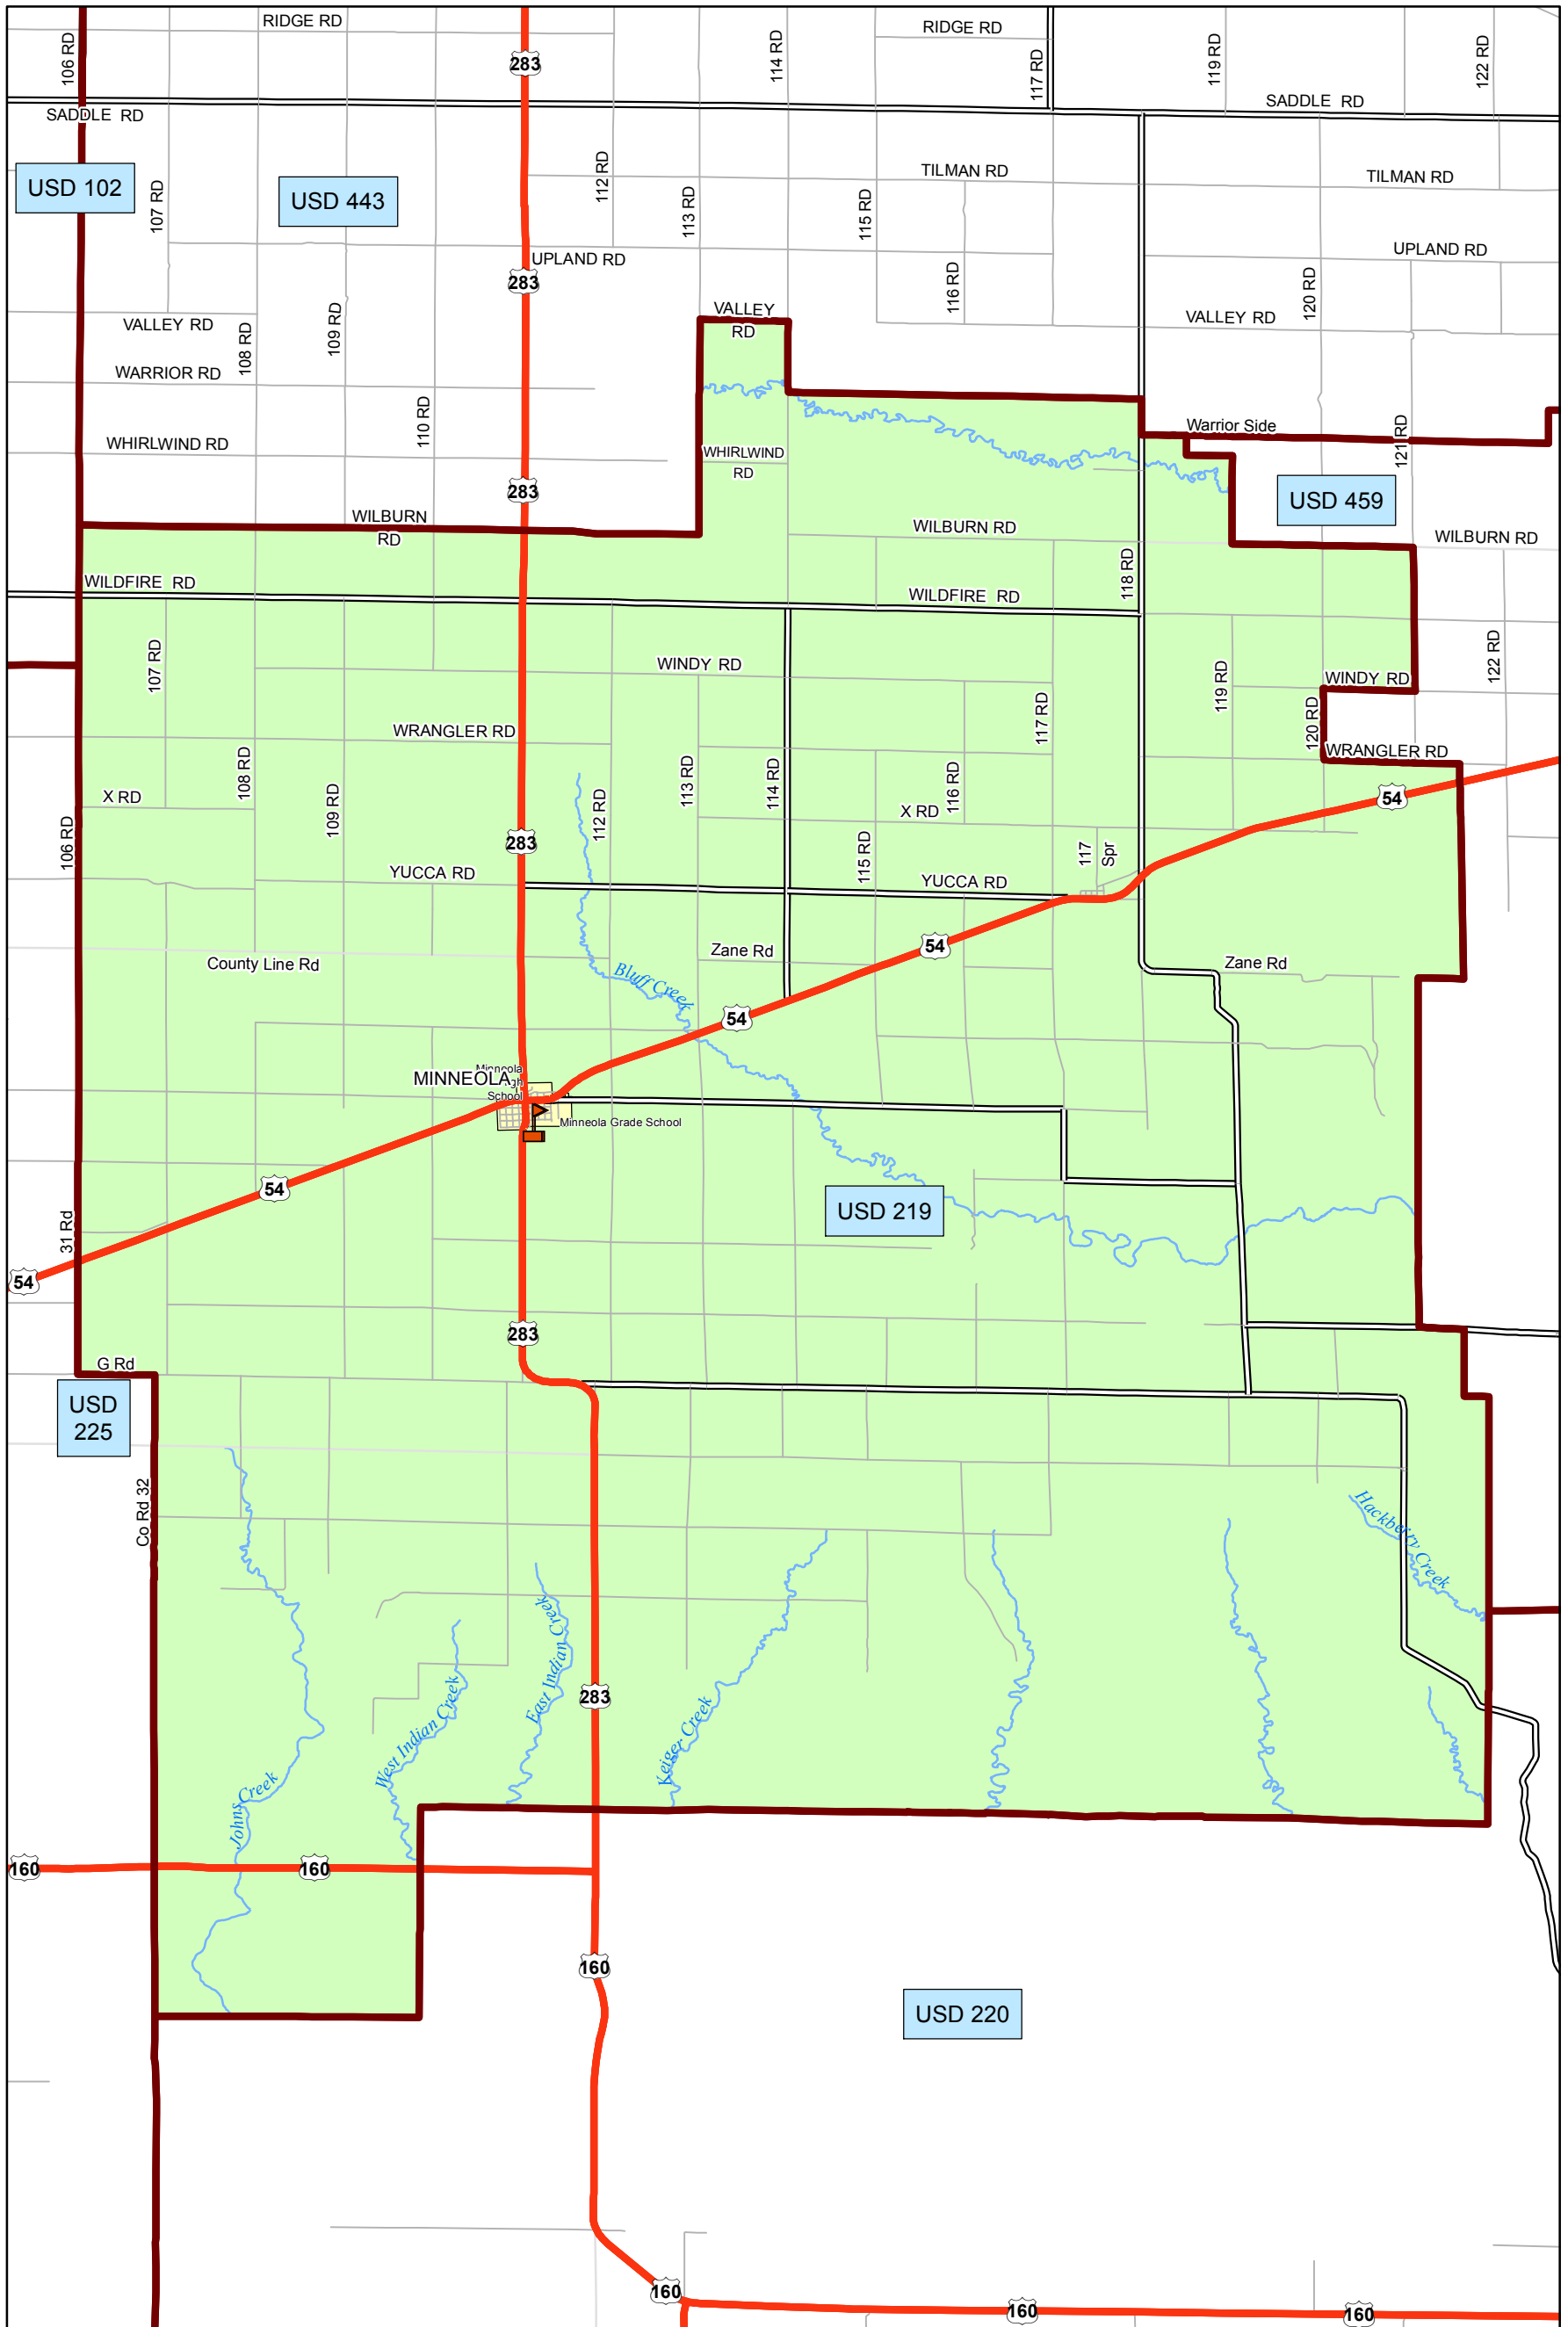

# USD 219 District Map

PREPARED BY THE  
**KANSAS DEPARTMENT OF TRANSPORTATION**  
**BUREAU OF TRANSPORTATION PLANNING**

MAP CREATED TUESDAY, JUNE 02, 2015

KDOT makes no warranties, guarantees, or representations for accuracy of this information and assumes no liability for errors or omissions.

-  Primary/Secondary School
-  Post Secondary School
-  District Boundaries