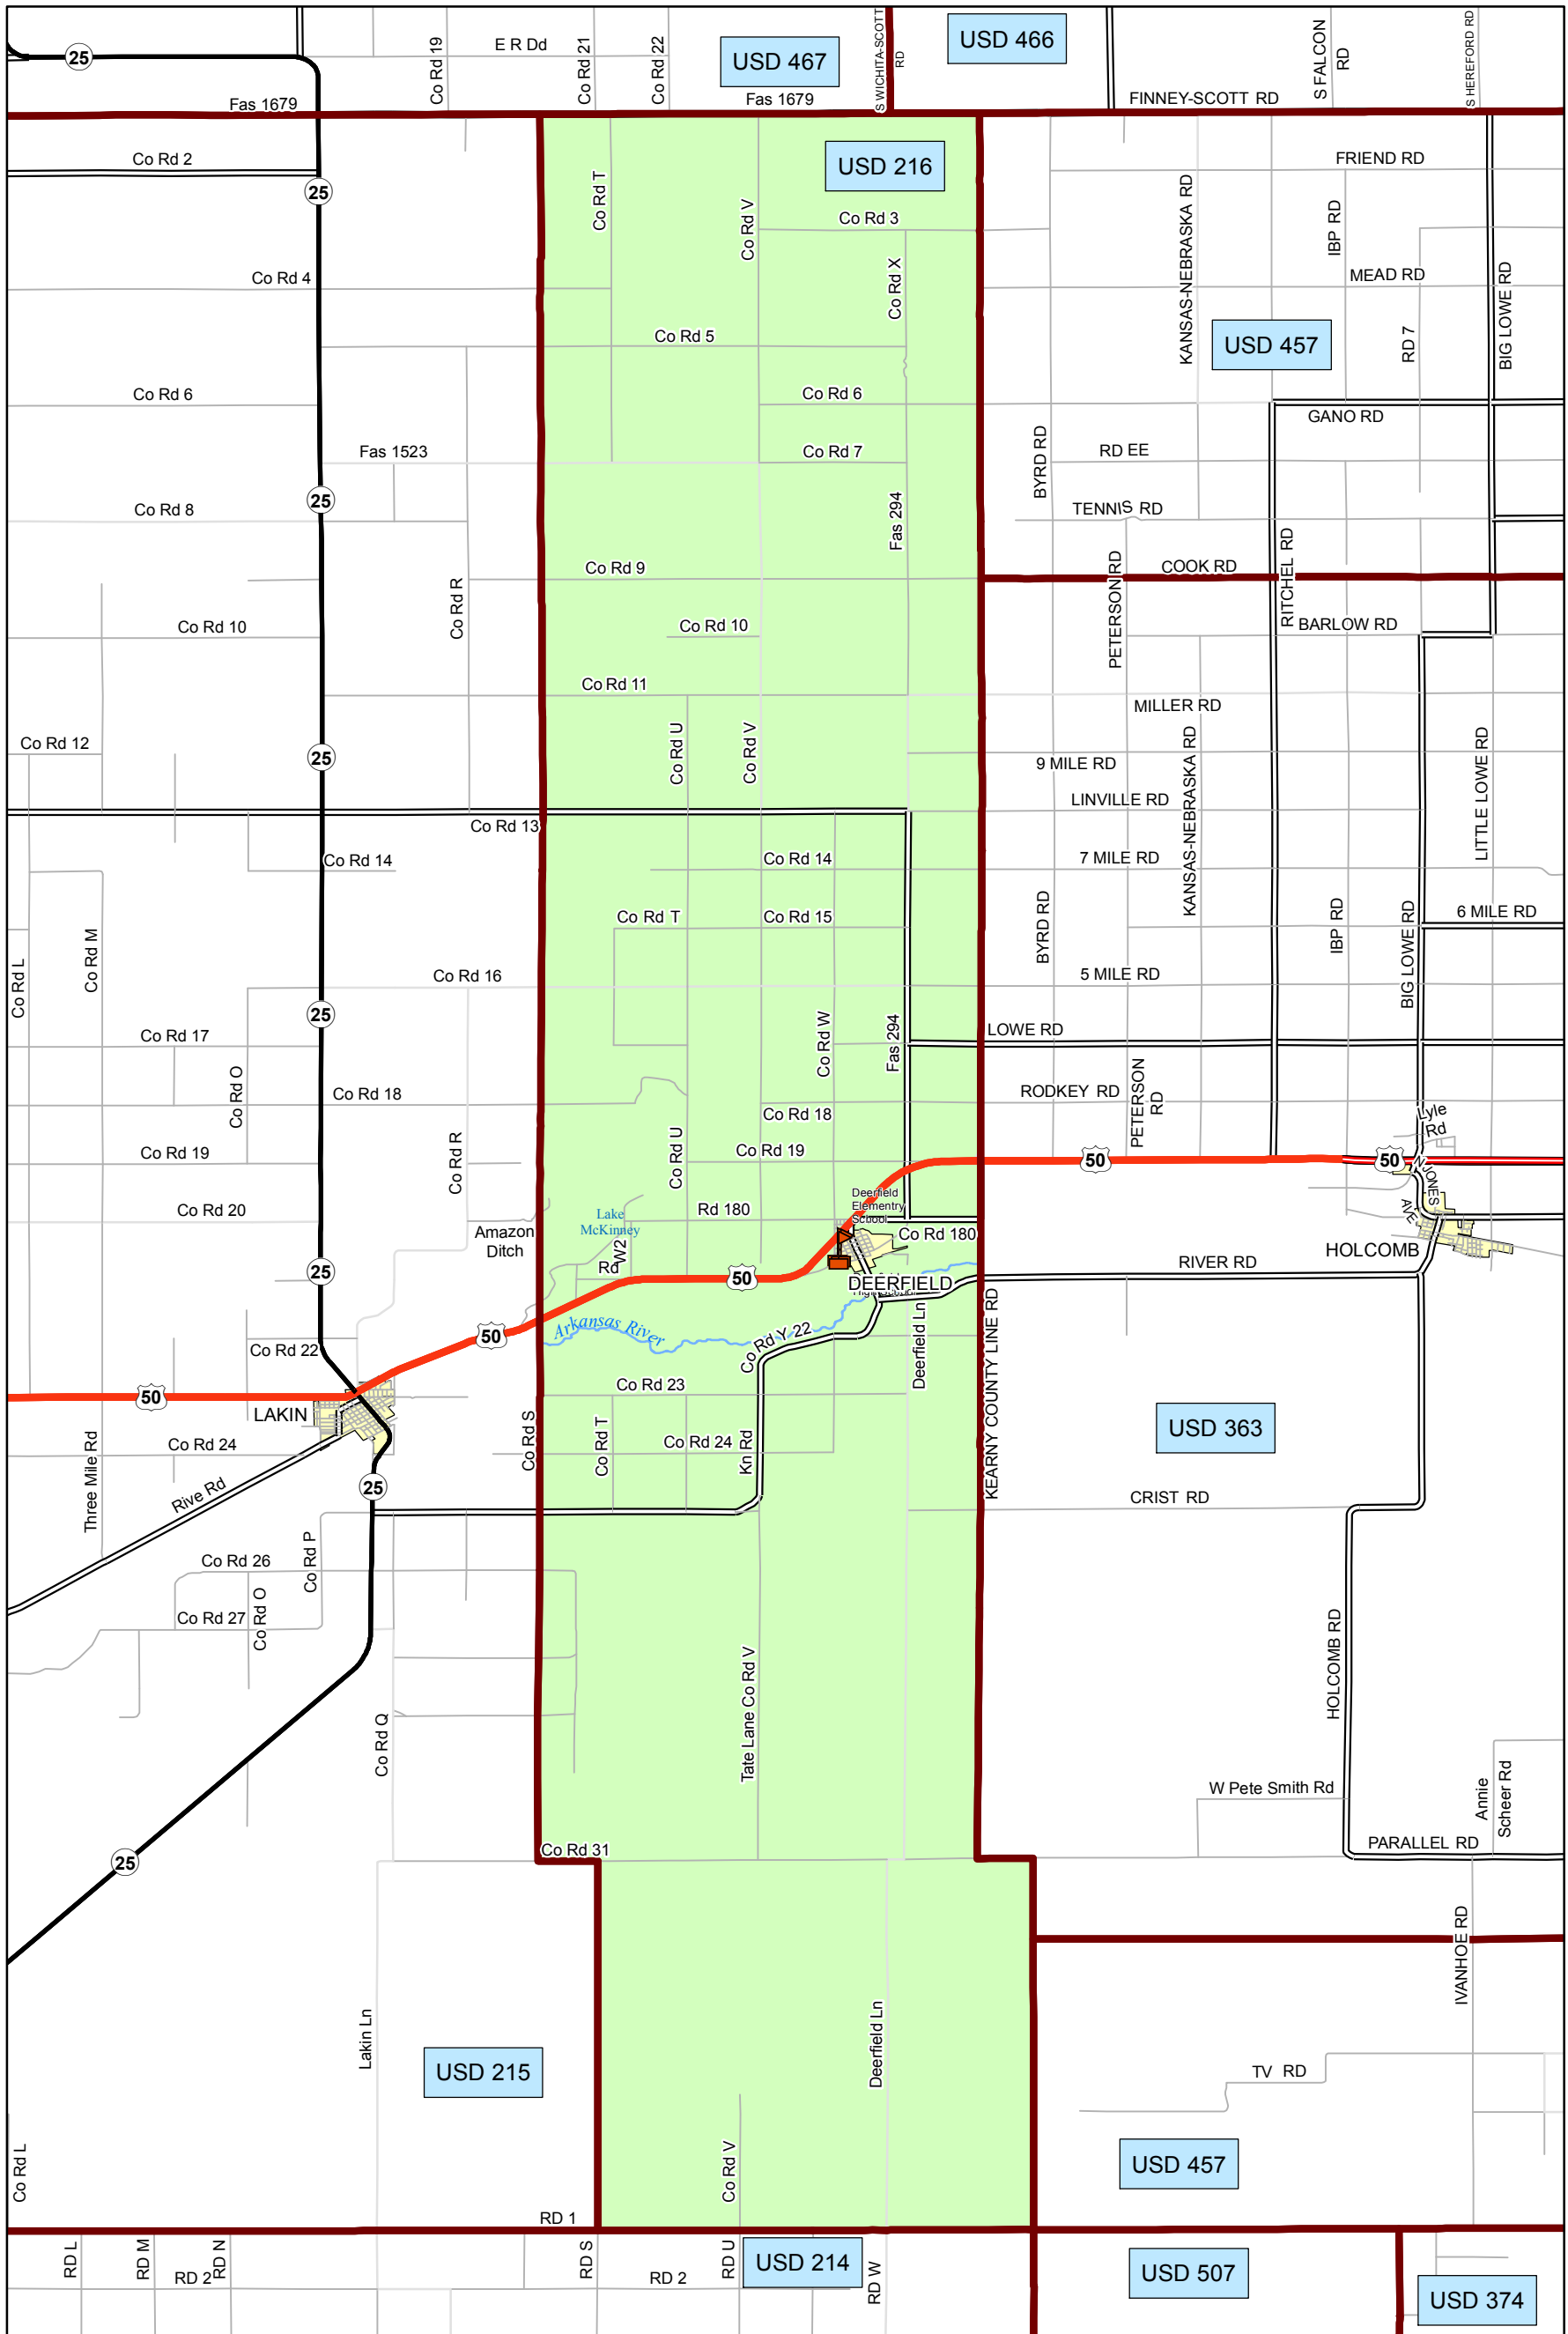

# USD 216 District Map

PREPARED BY THE  
**KANSAS DEPARTMENT OF TRANSPORTATION**  
**BUREAU OF TRANSPORTATION PLANNING**

MAP CREATED TUESDAY, JUNE 02, 2015

KDOT makes no warranties, guarantees, or representations for accuracy of this information and assumes no liability for errors or omissions.

-  Primary/Secondary School
-  Post Secondary School
-  District Boundaries