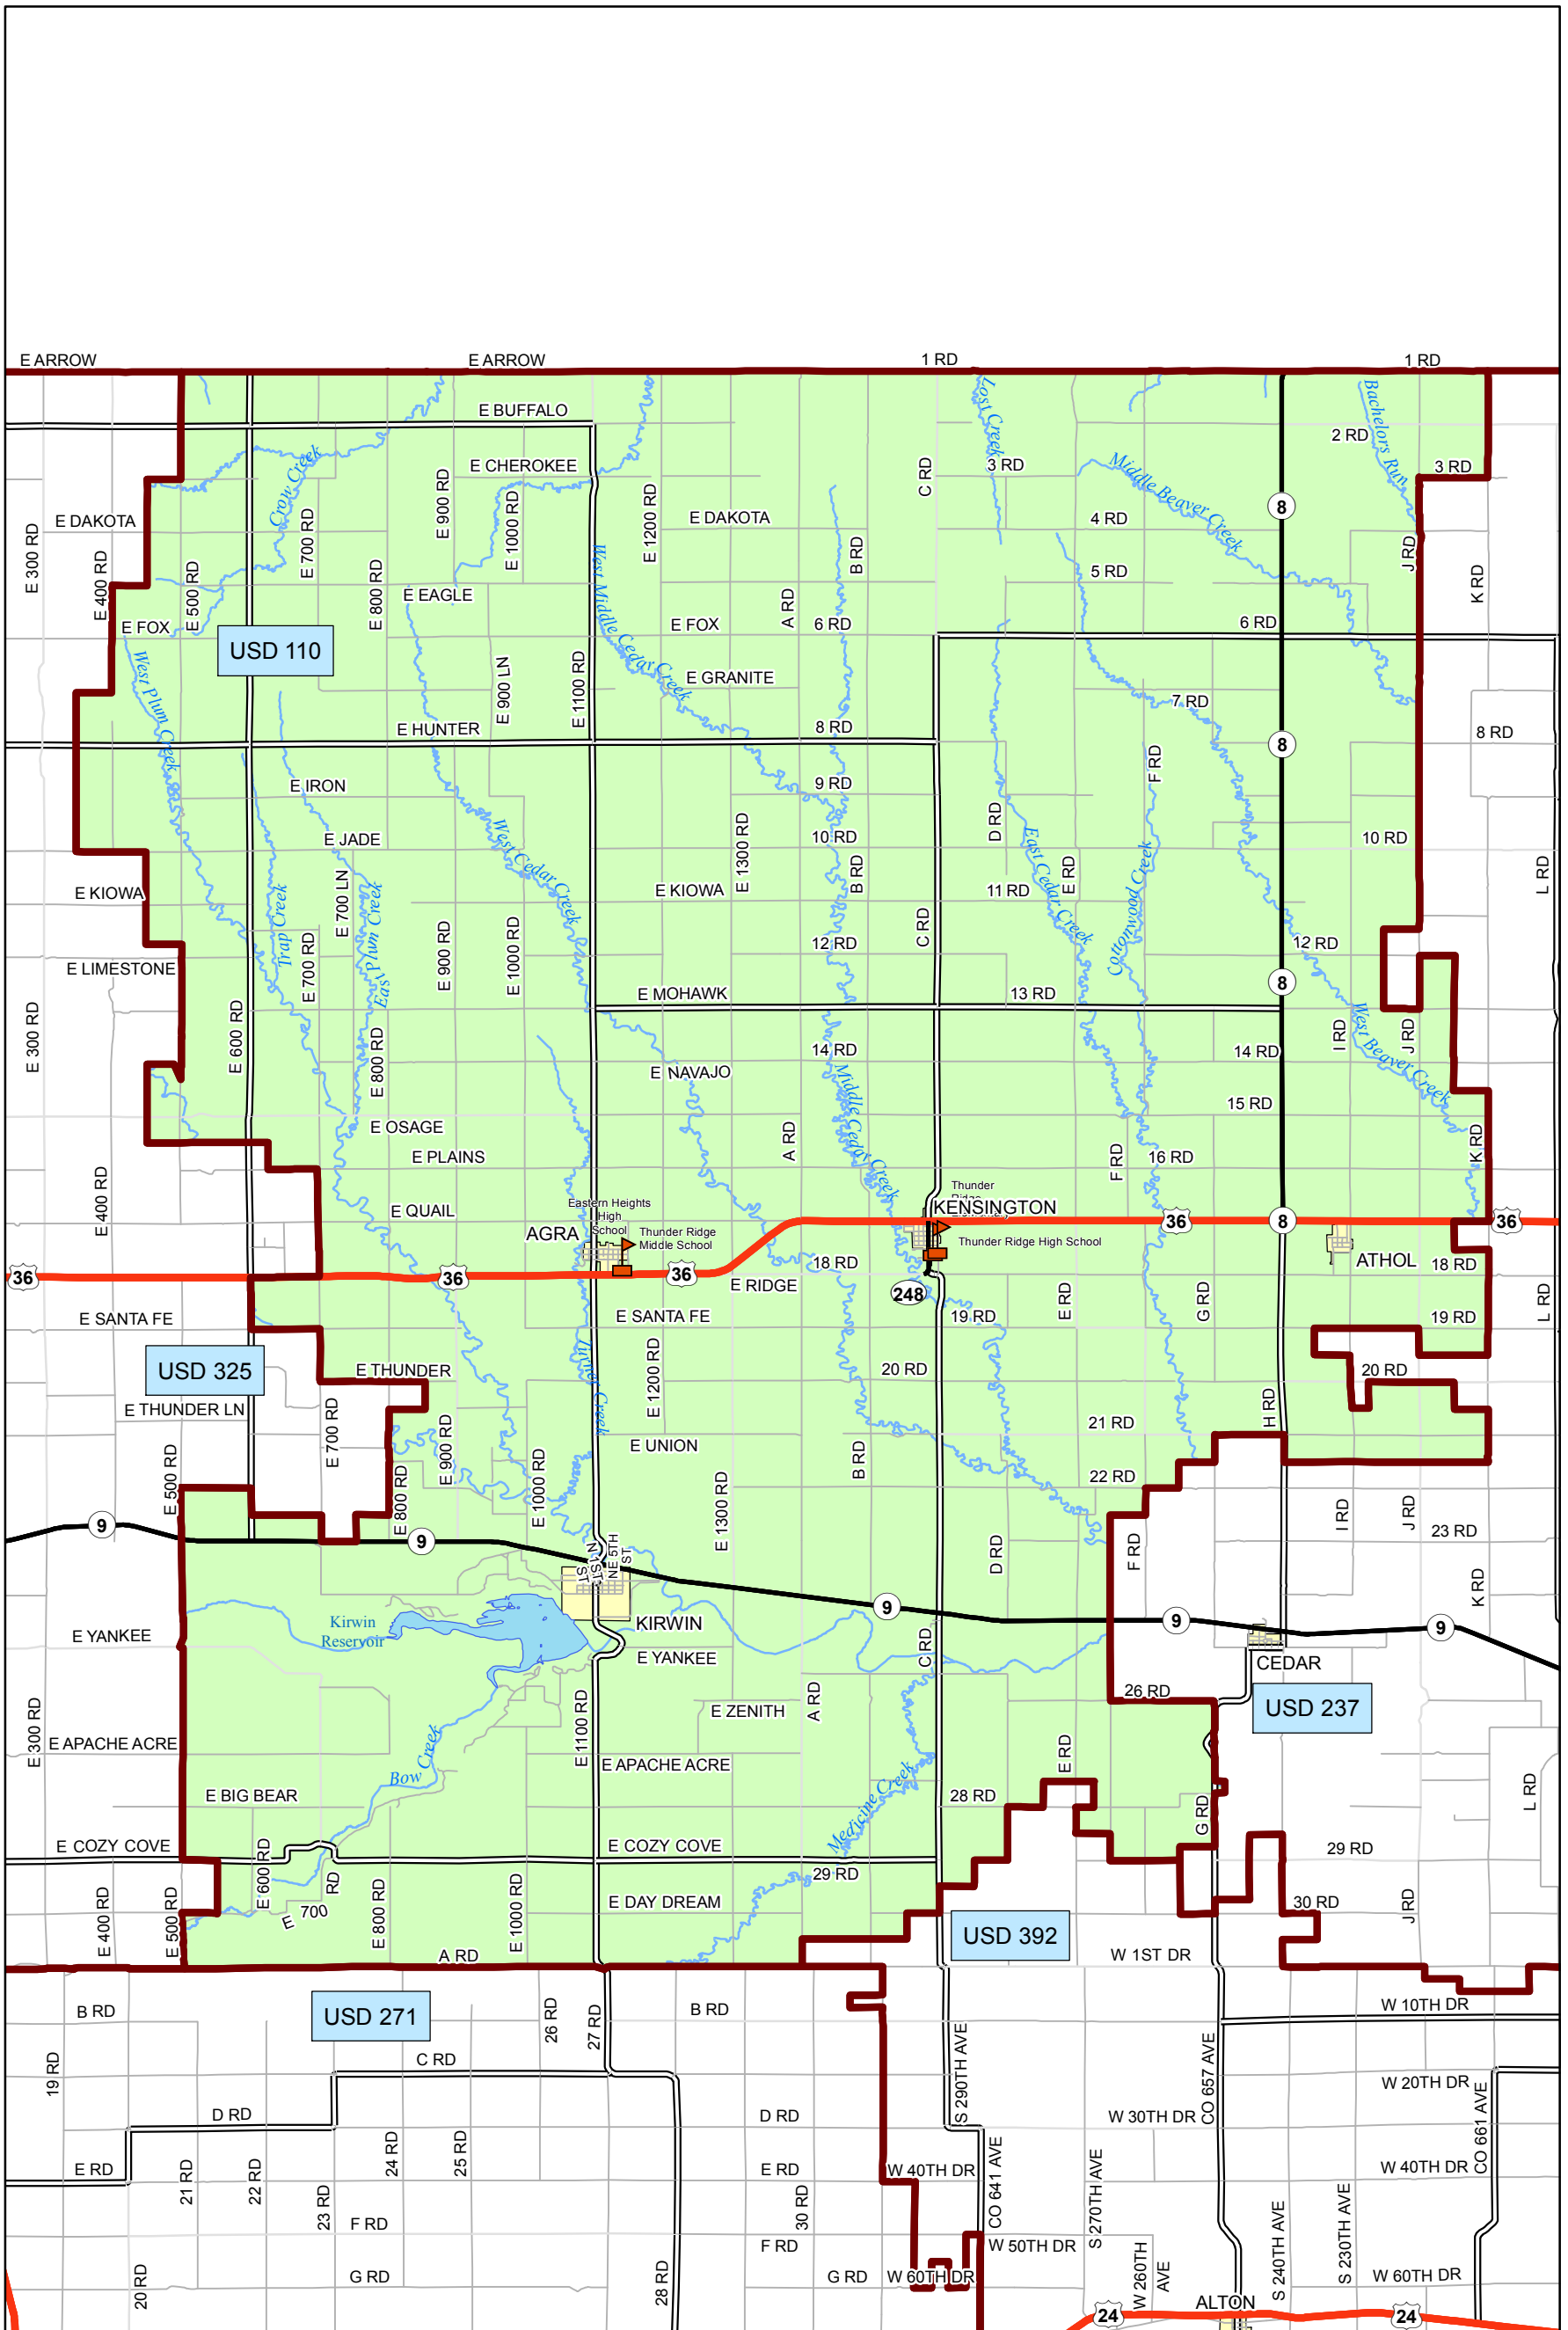

# USD 110 District Map

PREPARED BY THE  
**KANSAS DEPARTMENT OF TRANSPORTATION**  
**BUREAU OF TRANSPORTATION PLANNING**

MAP CREATED TUESDAY, JUNE 02, 2015

KDOT makes no warranties, guarantees, or representations for accuracy of this information and assumes no liability for errors or omissions.

-  Primary/Secondary School
-  Post Secondary School
-  District Boundaries