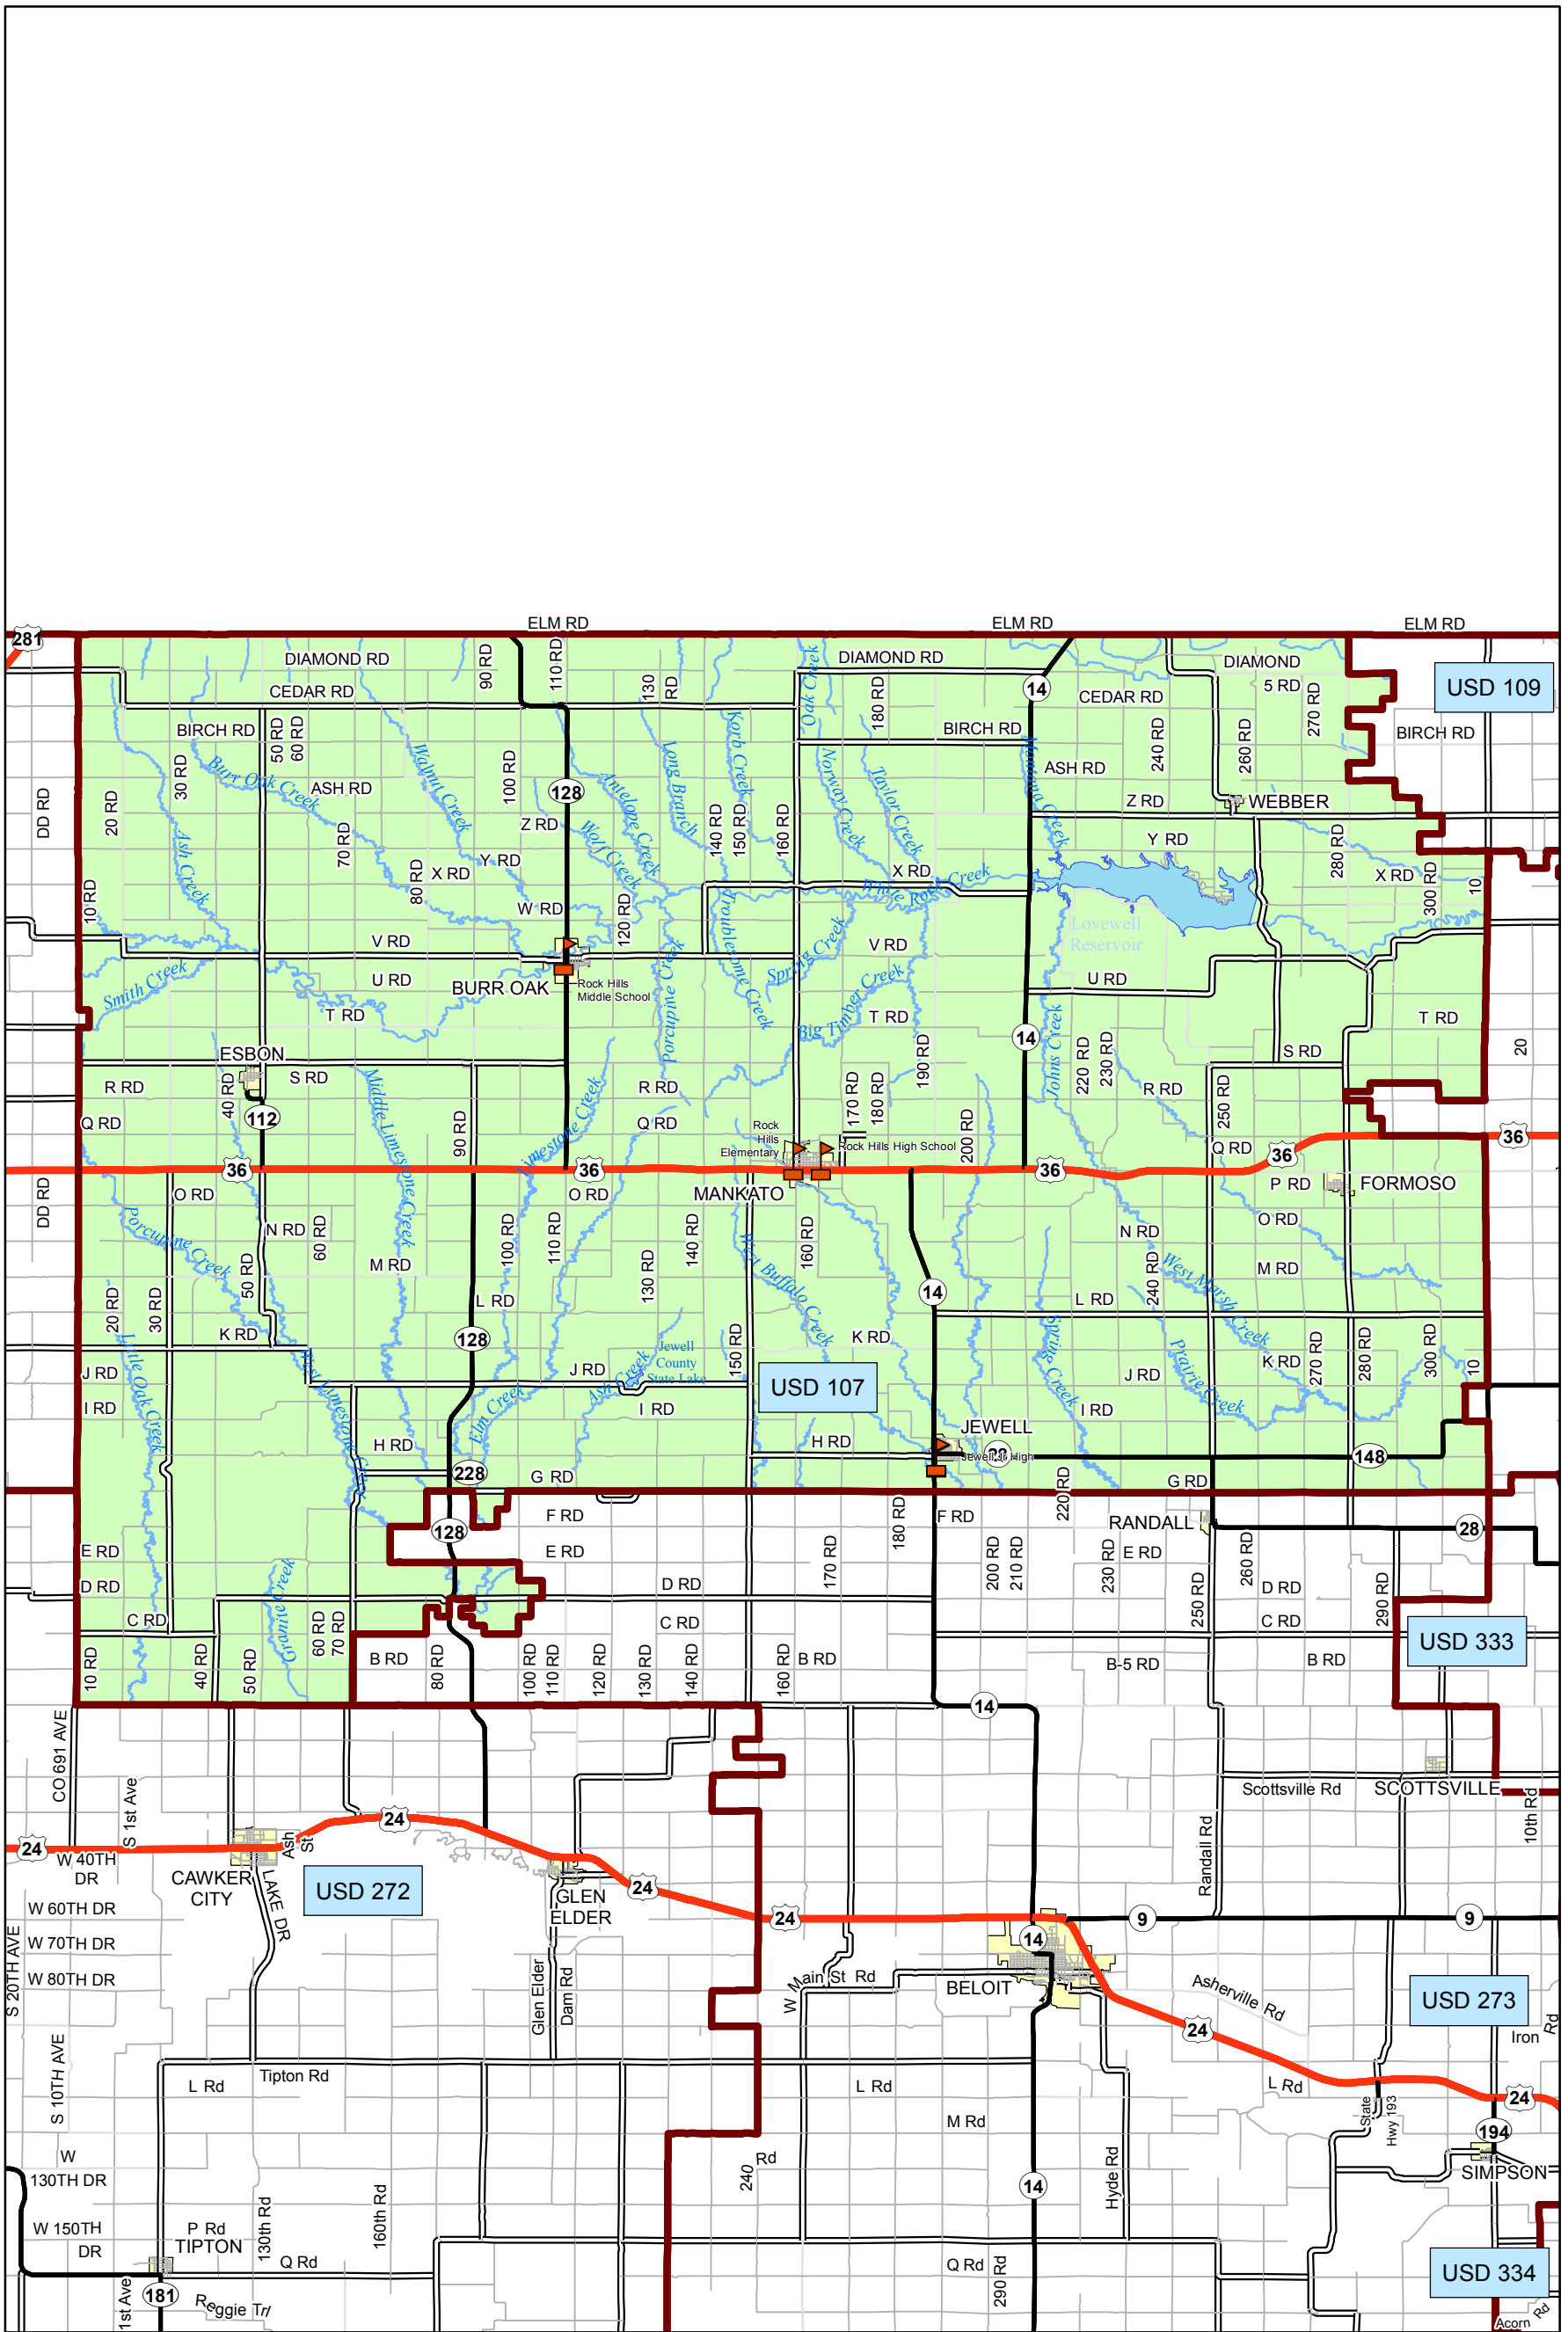

# USD 107 District Map

PREPARED BY THE  
**KANSAS DEPARTMENT OF TRANSPORTATION**  
**BUREAU OF TRANSPORTATION PLANNING**

MAP CREATED TUESDAY, JUNE 02, 2015

KDOT makes no warranties, guarantees, or representations for accuracy of this information and assumes no liability for errors or omissions.

-  Primary/Secondary School
-  Post Secondary School
-  District Boundaries