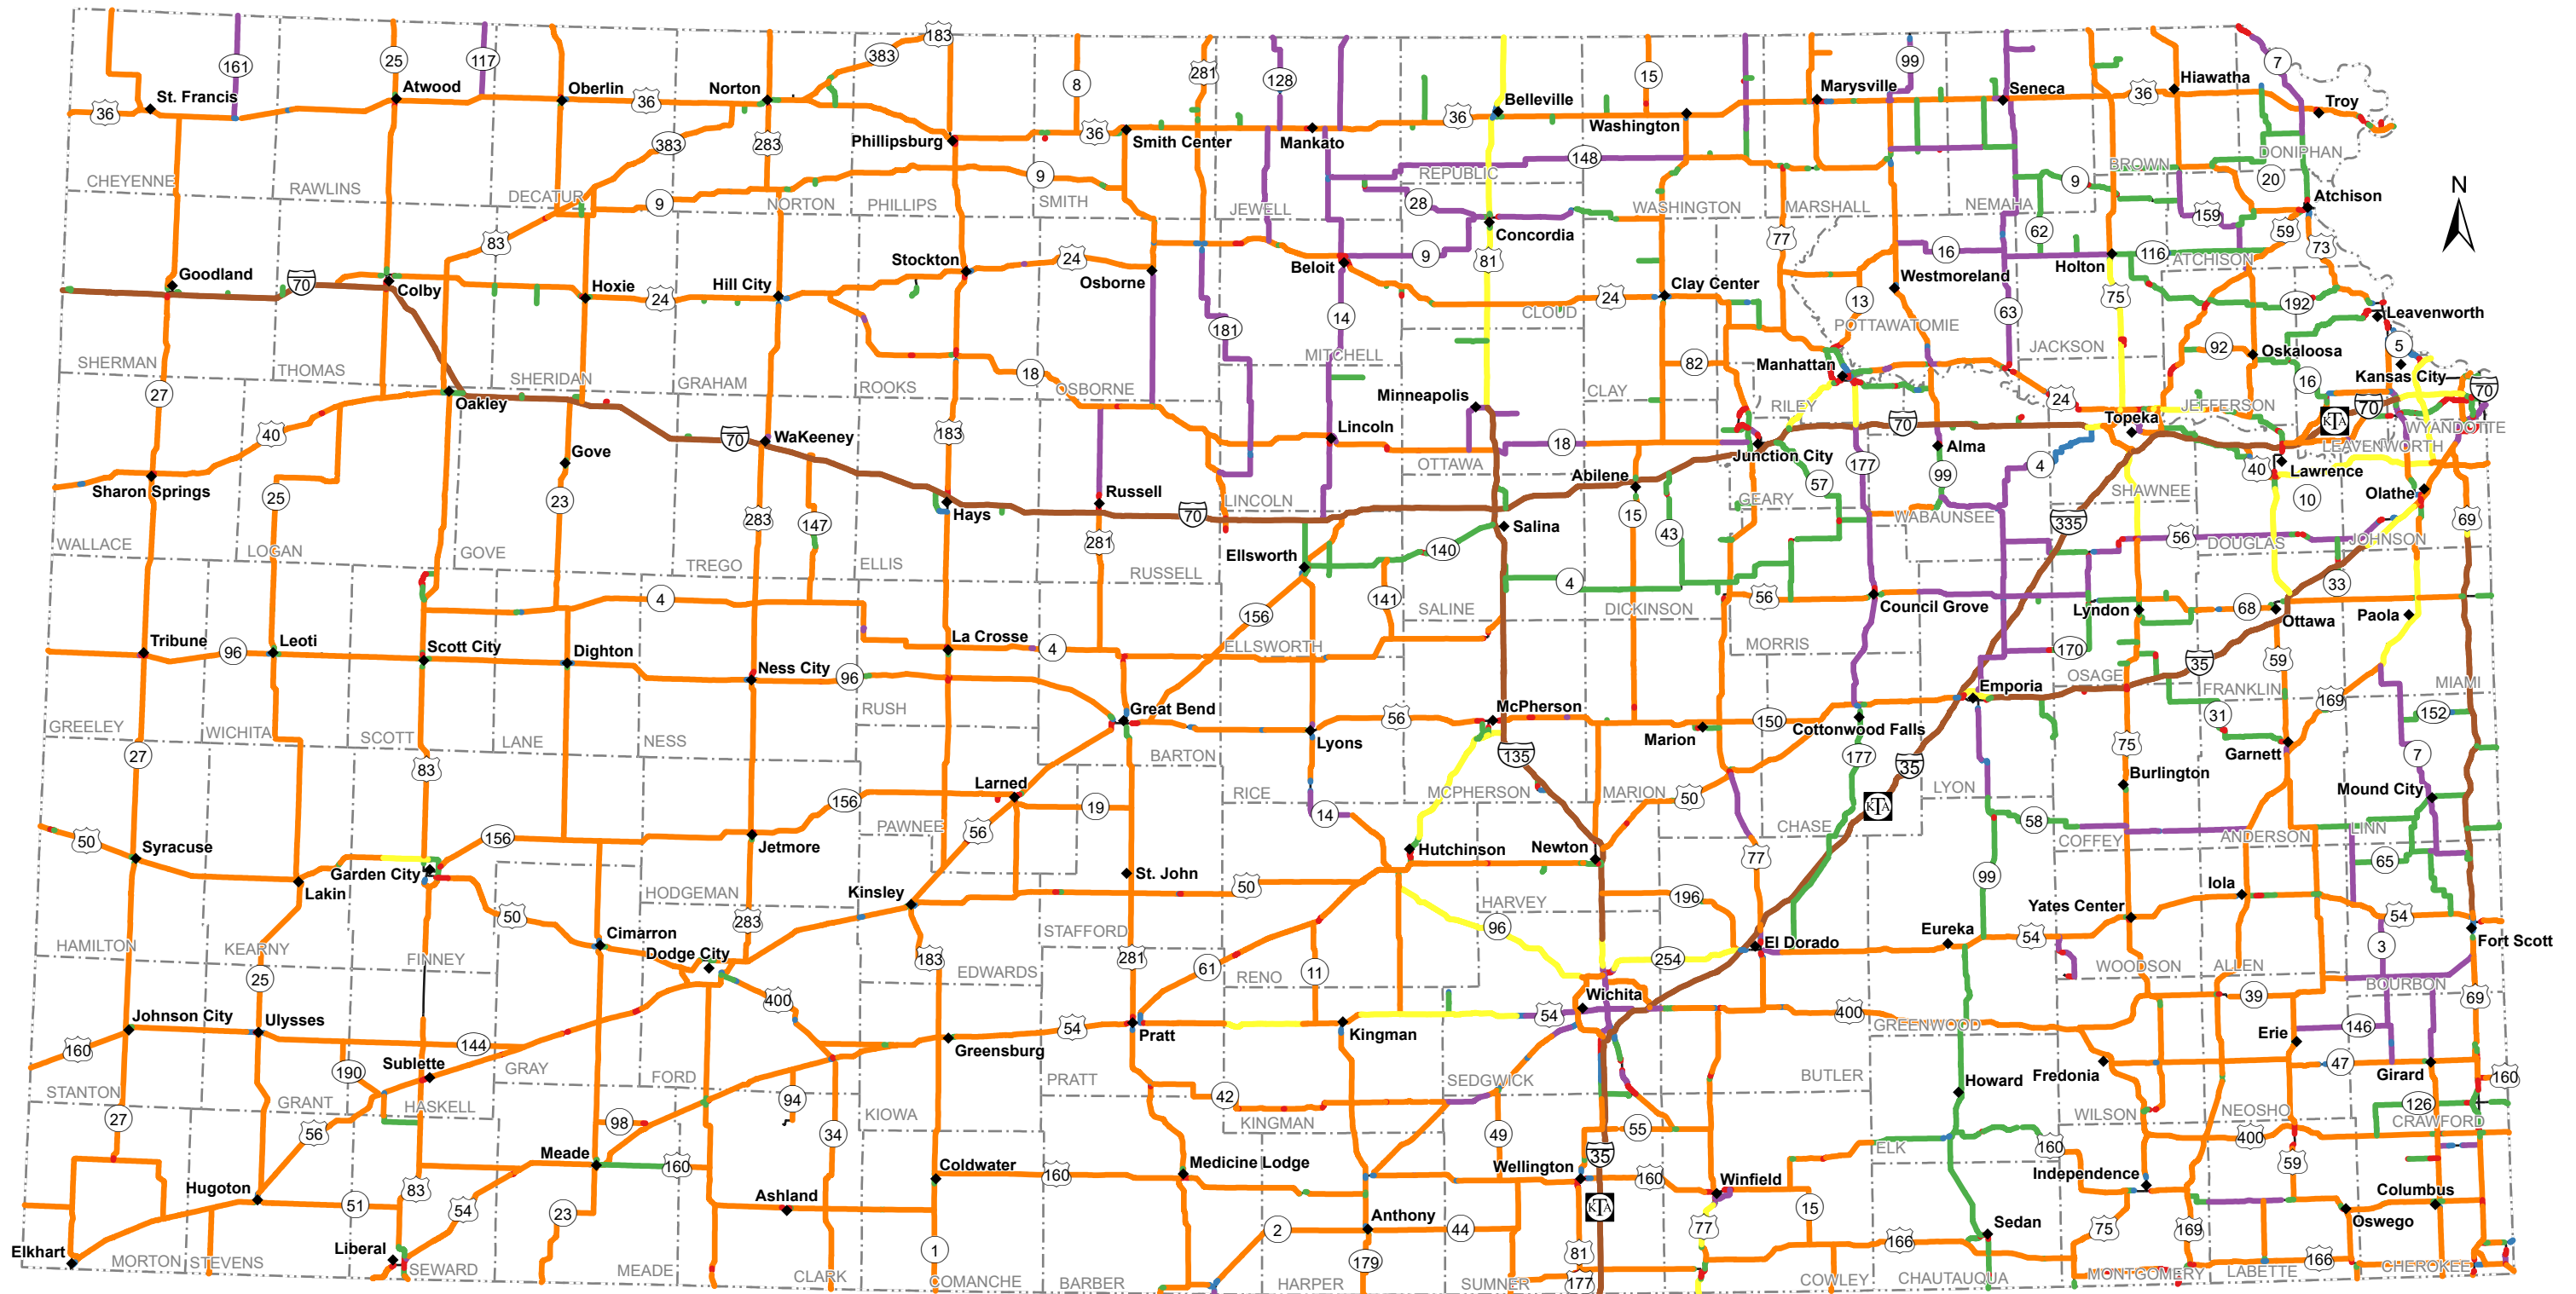

Speed Limits on Rural Highways

PREPARED BY THE
KANSAS DEPARTMENT OF TRANSPORTATION
BUREAU OF TRANSPORTATION PLANNING

Date Created: Thursday, August 4, 2022

KDOT makes no warranties, guarantees, or representations for accuracy of this information and assumes no liability for errors or omissions.