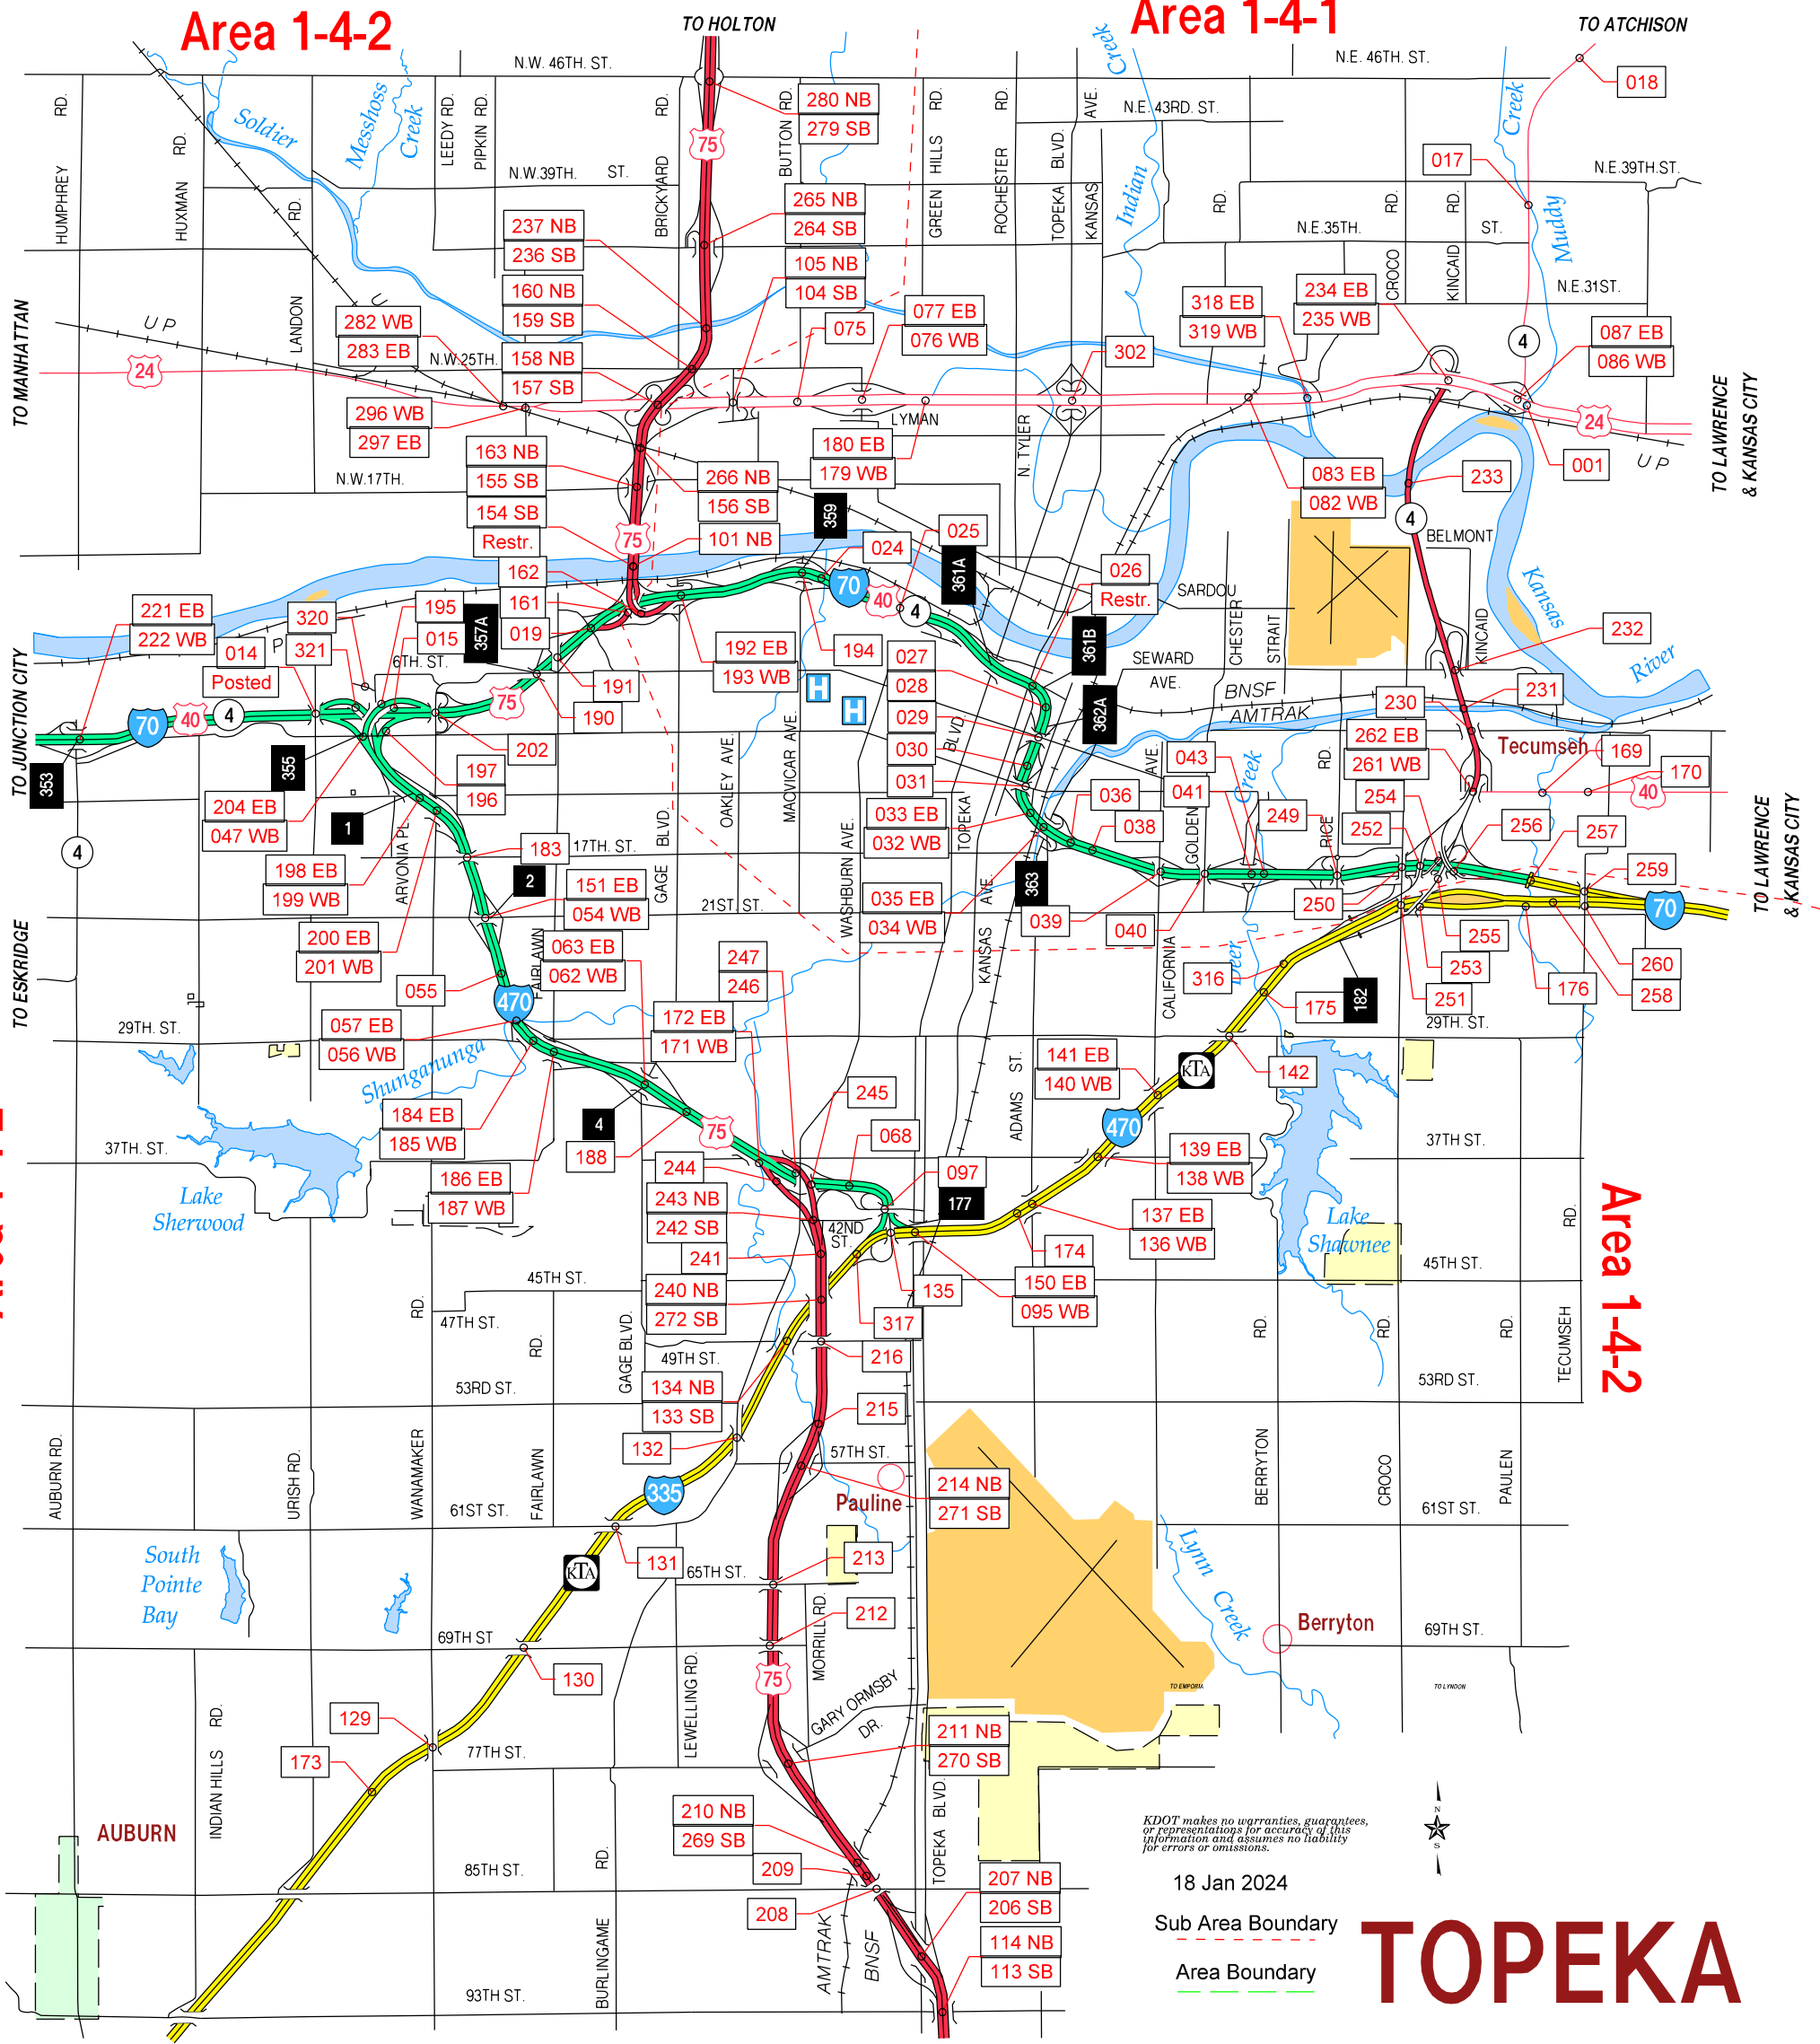

Area 1-4-2

Area 1-4-1

18 Jan 2024

Sub Area Boundary

Area Boundary

TOPEKA

Area 1-4-2

Area 1-4-2

Area 1-4-2