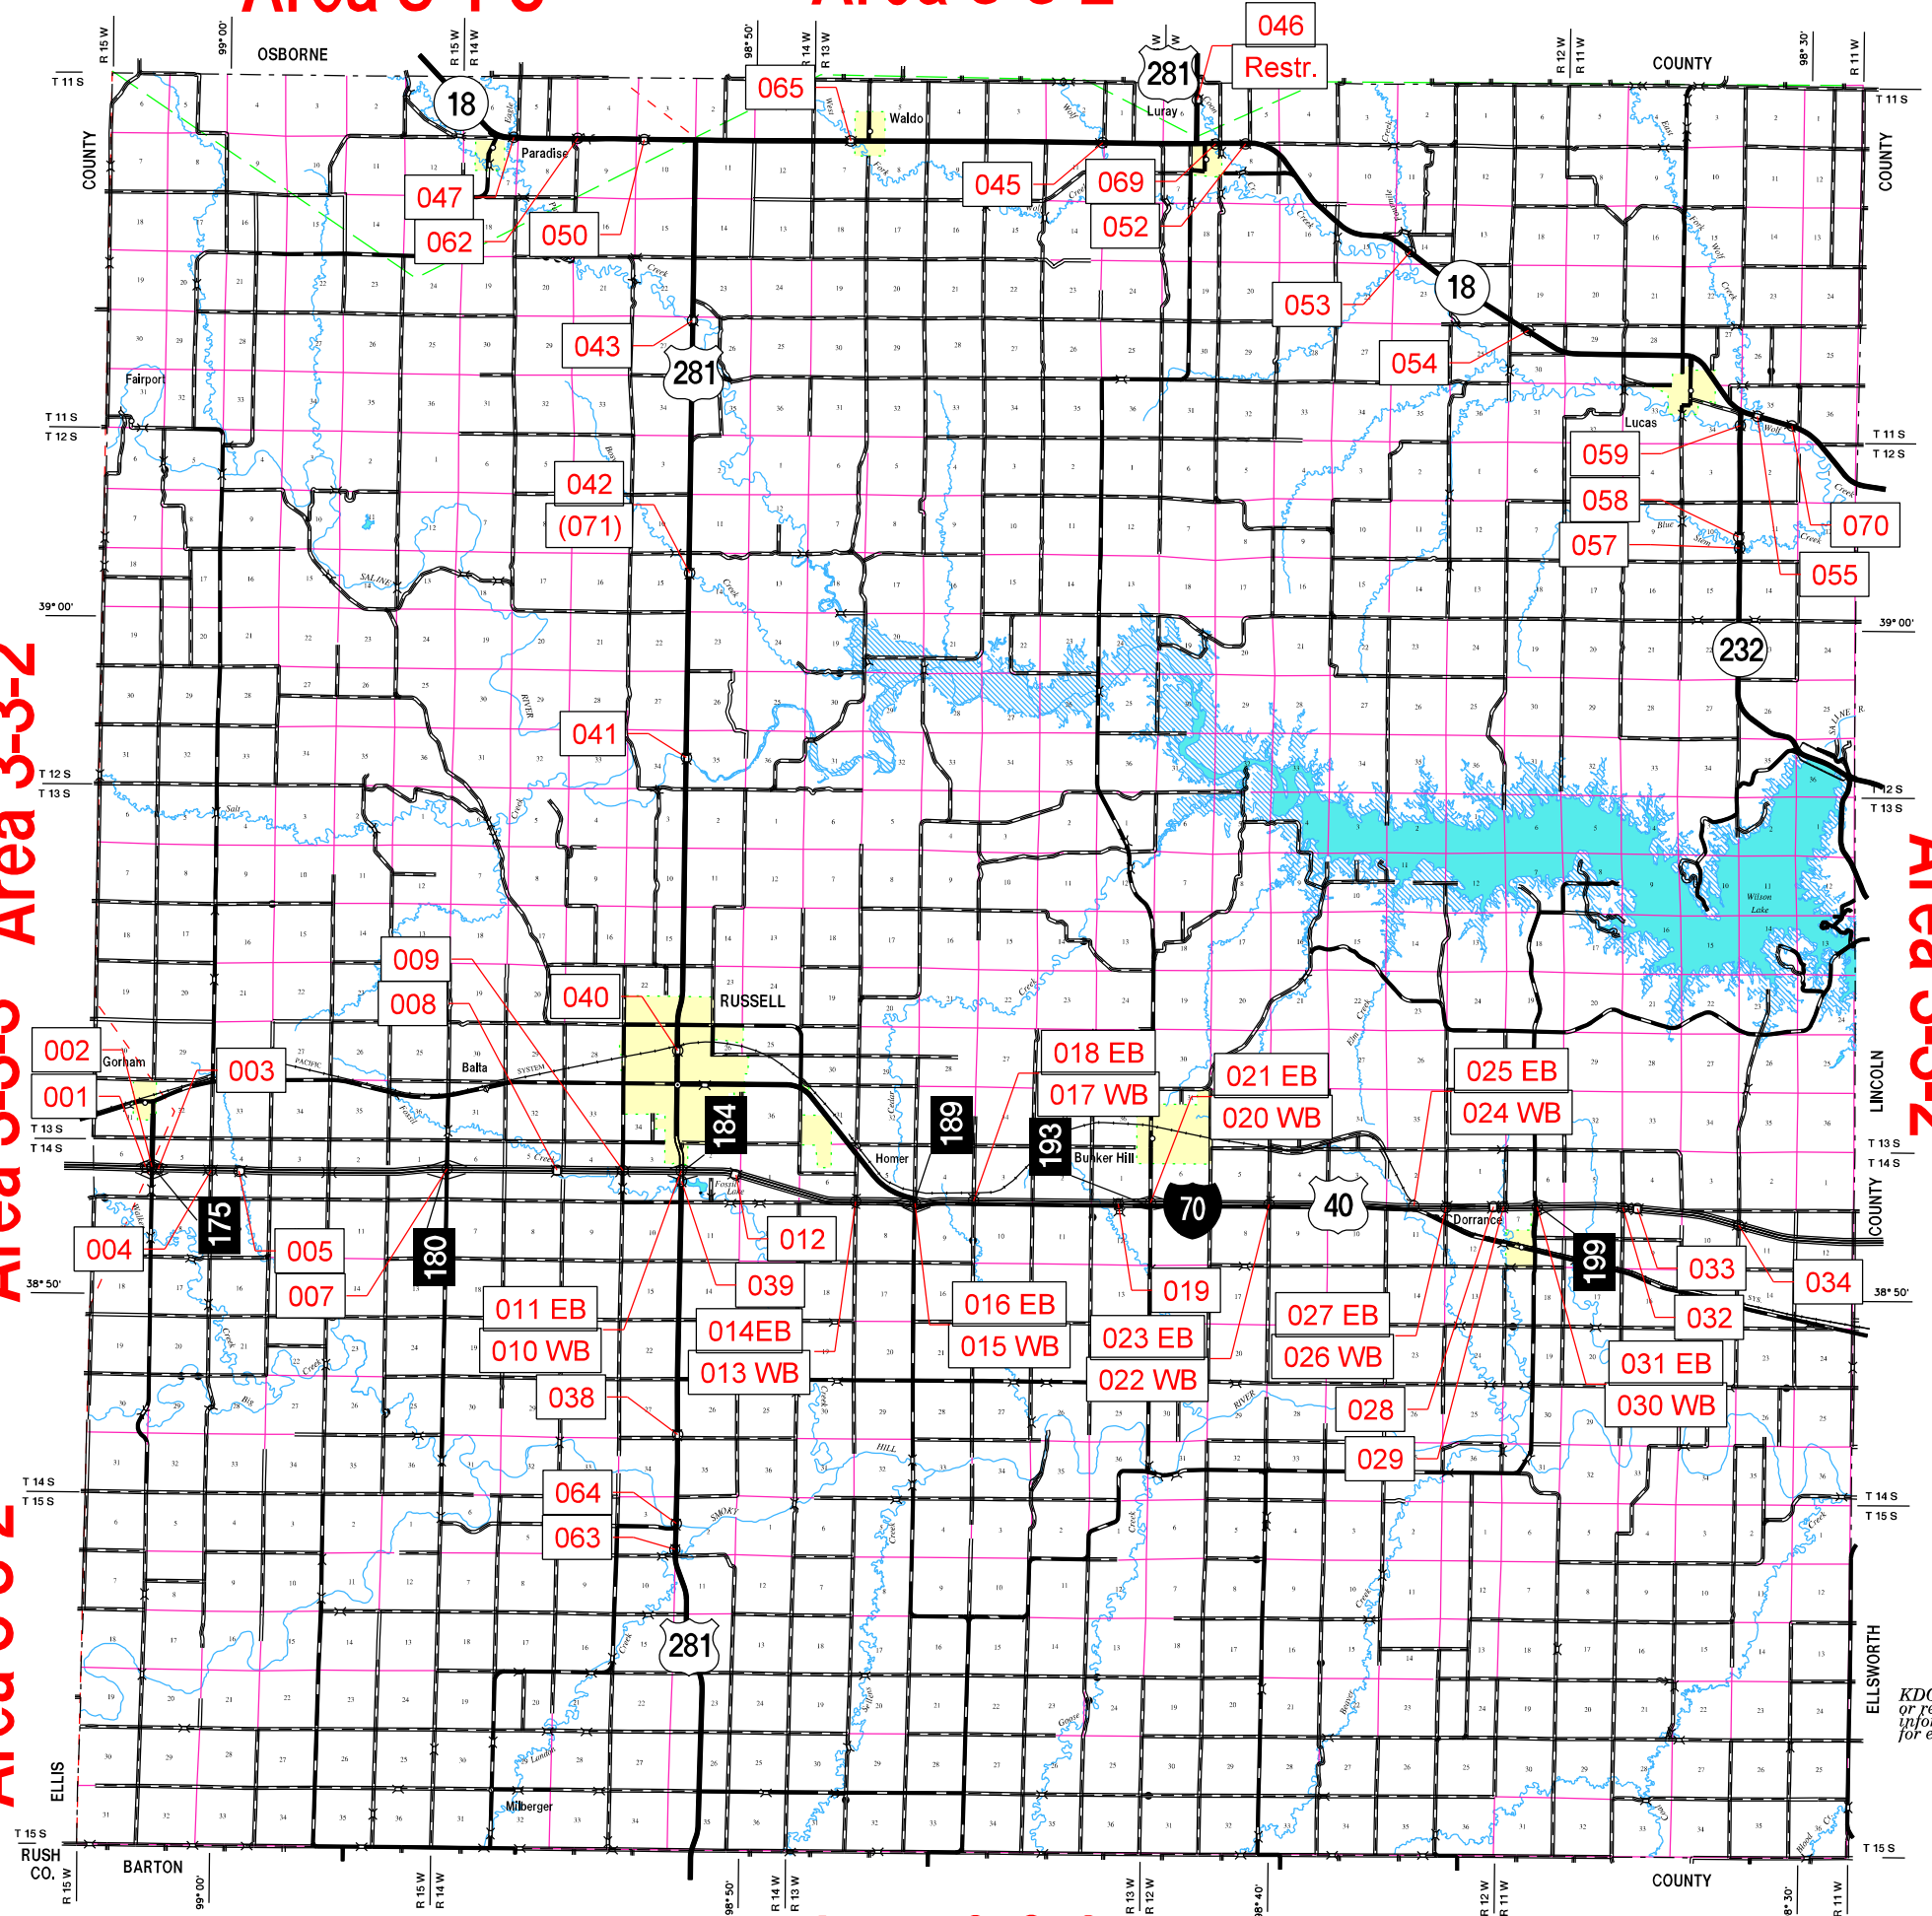

Area 3-1-5

Area 3-3-2

Area 3-3-3

Area 3-3-2

Area 3-3-2

Sub Area Boundary

Area Boundary

DISTRICT BOUNDARY

KDOT makes no warranties, guarantees, or representations for accuracy of this information and assumes no liability for errors or omissions.

18 Jan 2024

3rd District
RUSSELL COUNTY 84

Area 3-3-2