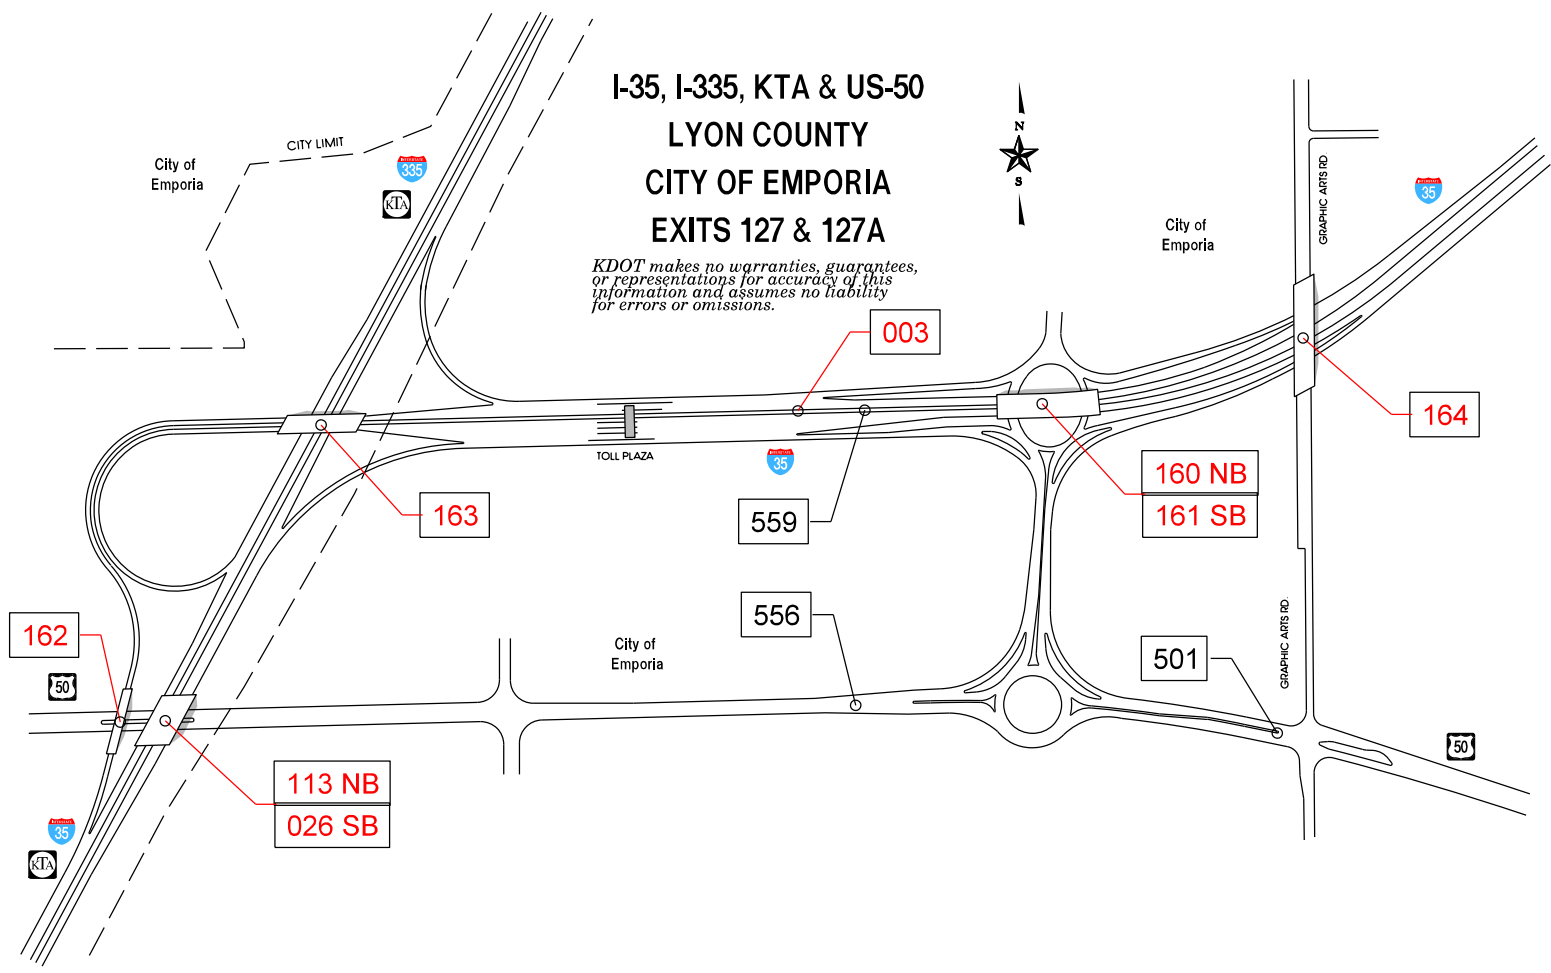

LYON COUNTY
CITY OF EMPORIA

I-35, I-335, KTA & US-50
LYON COUNTY
CITY OF EMPORIA
EXITS 127 & 127A

KDOT makes no warranties, guarantees, or representations for accuracy of this information and assumes no liability for errors or omissions.

City of Emporia

City of Emporia

City of Emporia