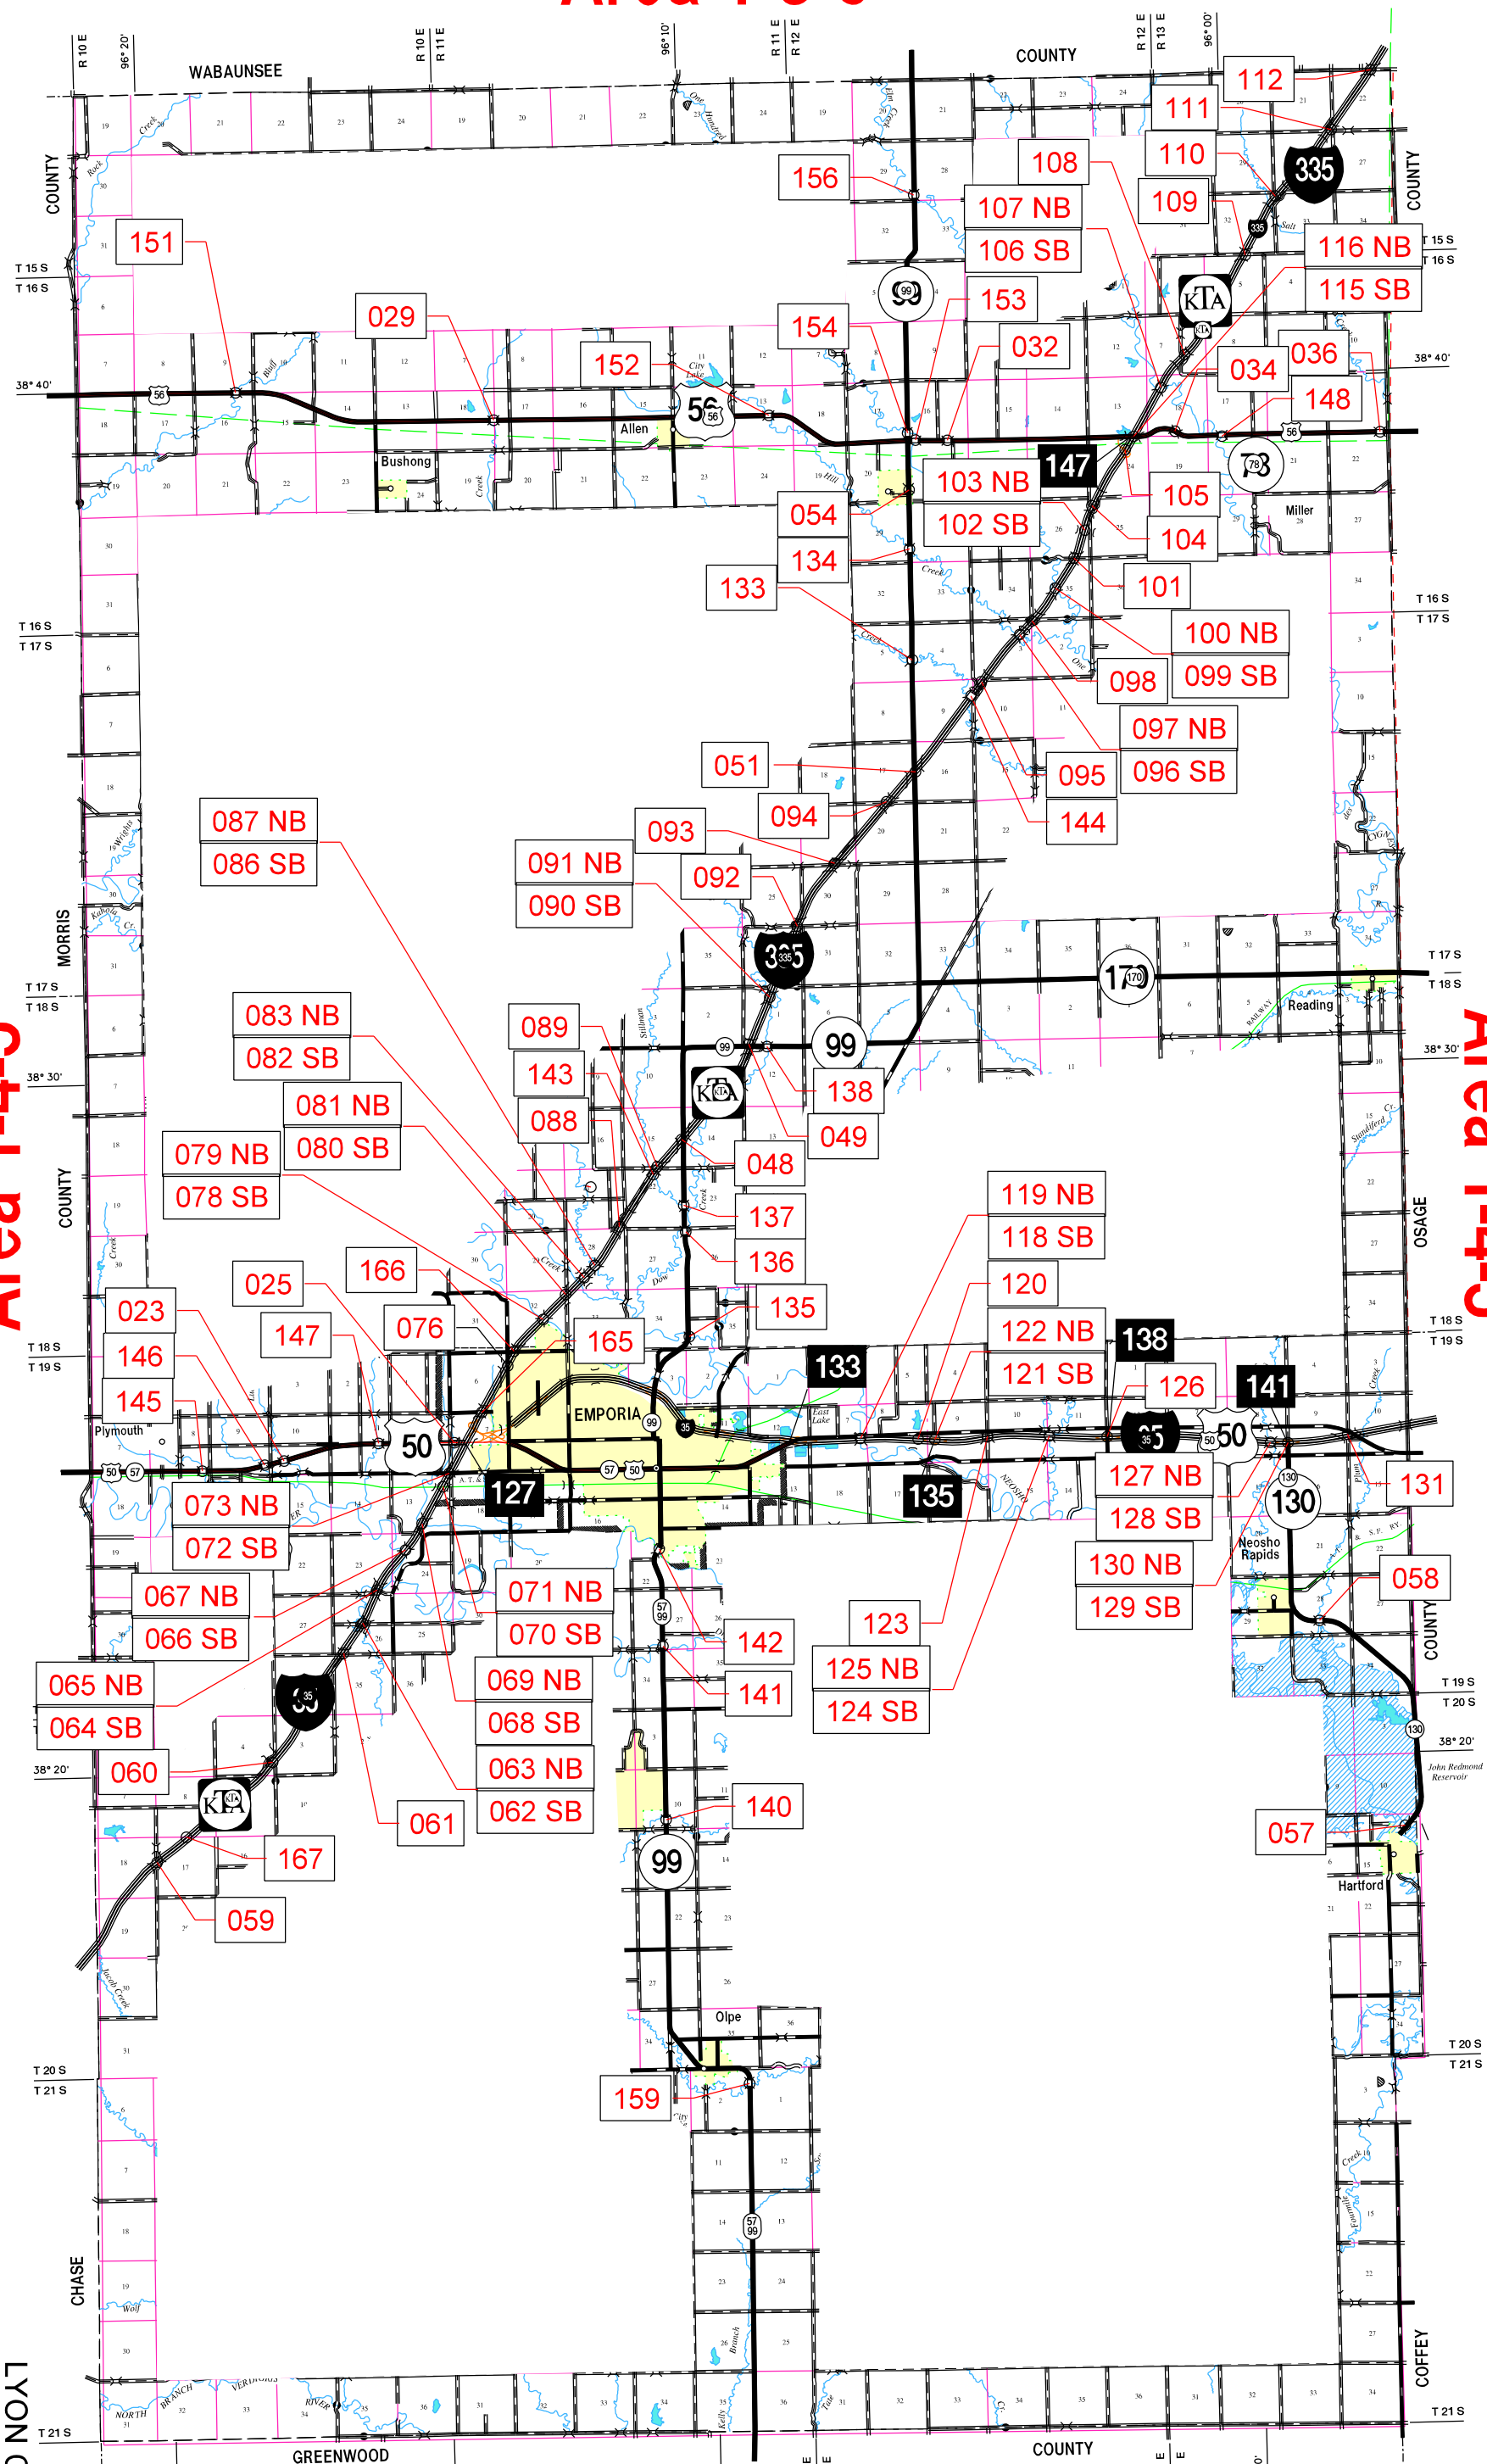

Area 1-5-6

Area 1-4-5

Area 1-4-5

Area 1-4-5

KDOT makes no warranties, guarantees, or representations for accuracy of this information and assumes no liability for errors or omissions.

31 Mar 2023

1st District

LYON COUNTY 56

Sub Area Boundary

Area Boundary

DISTRICT BOUNDARY

LYON COUNTY 56
1st District