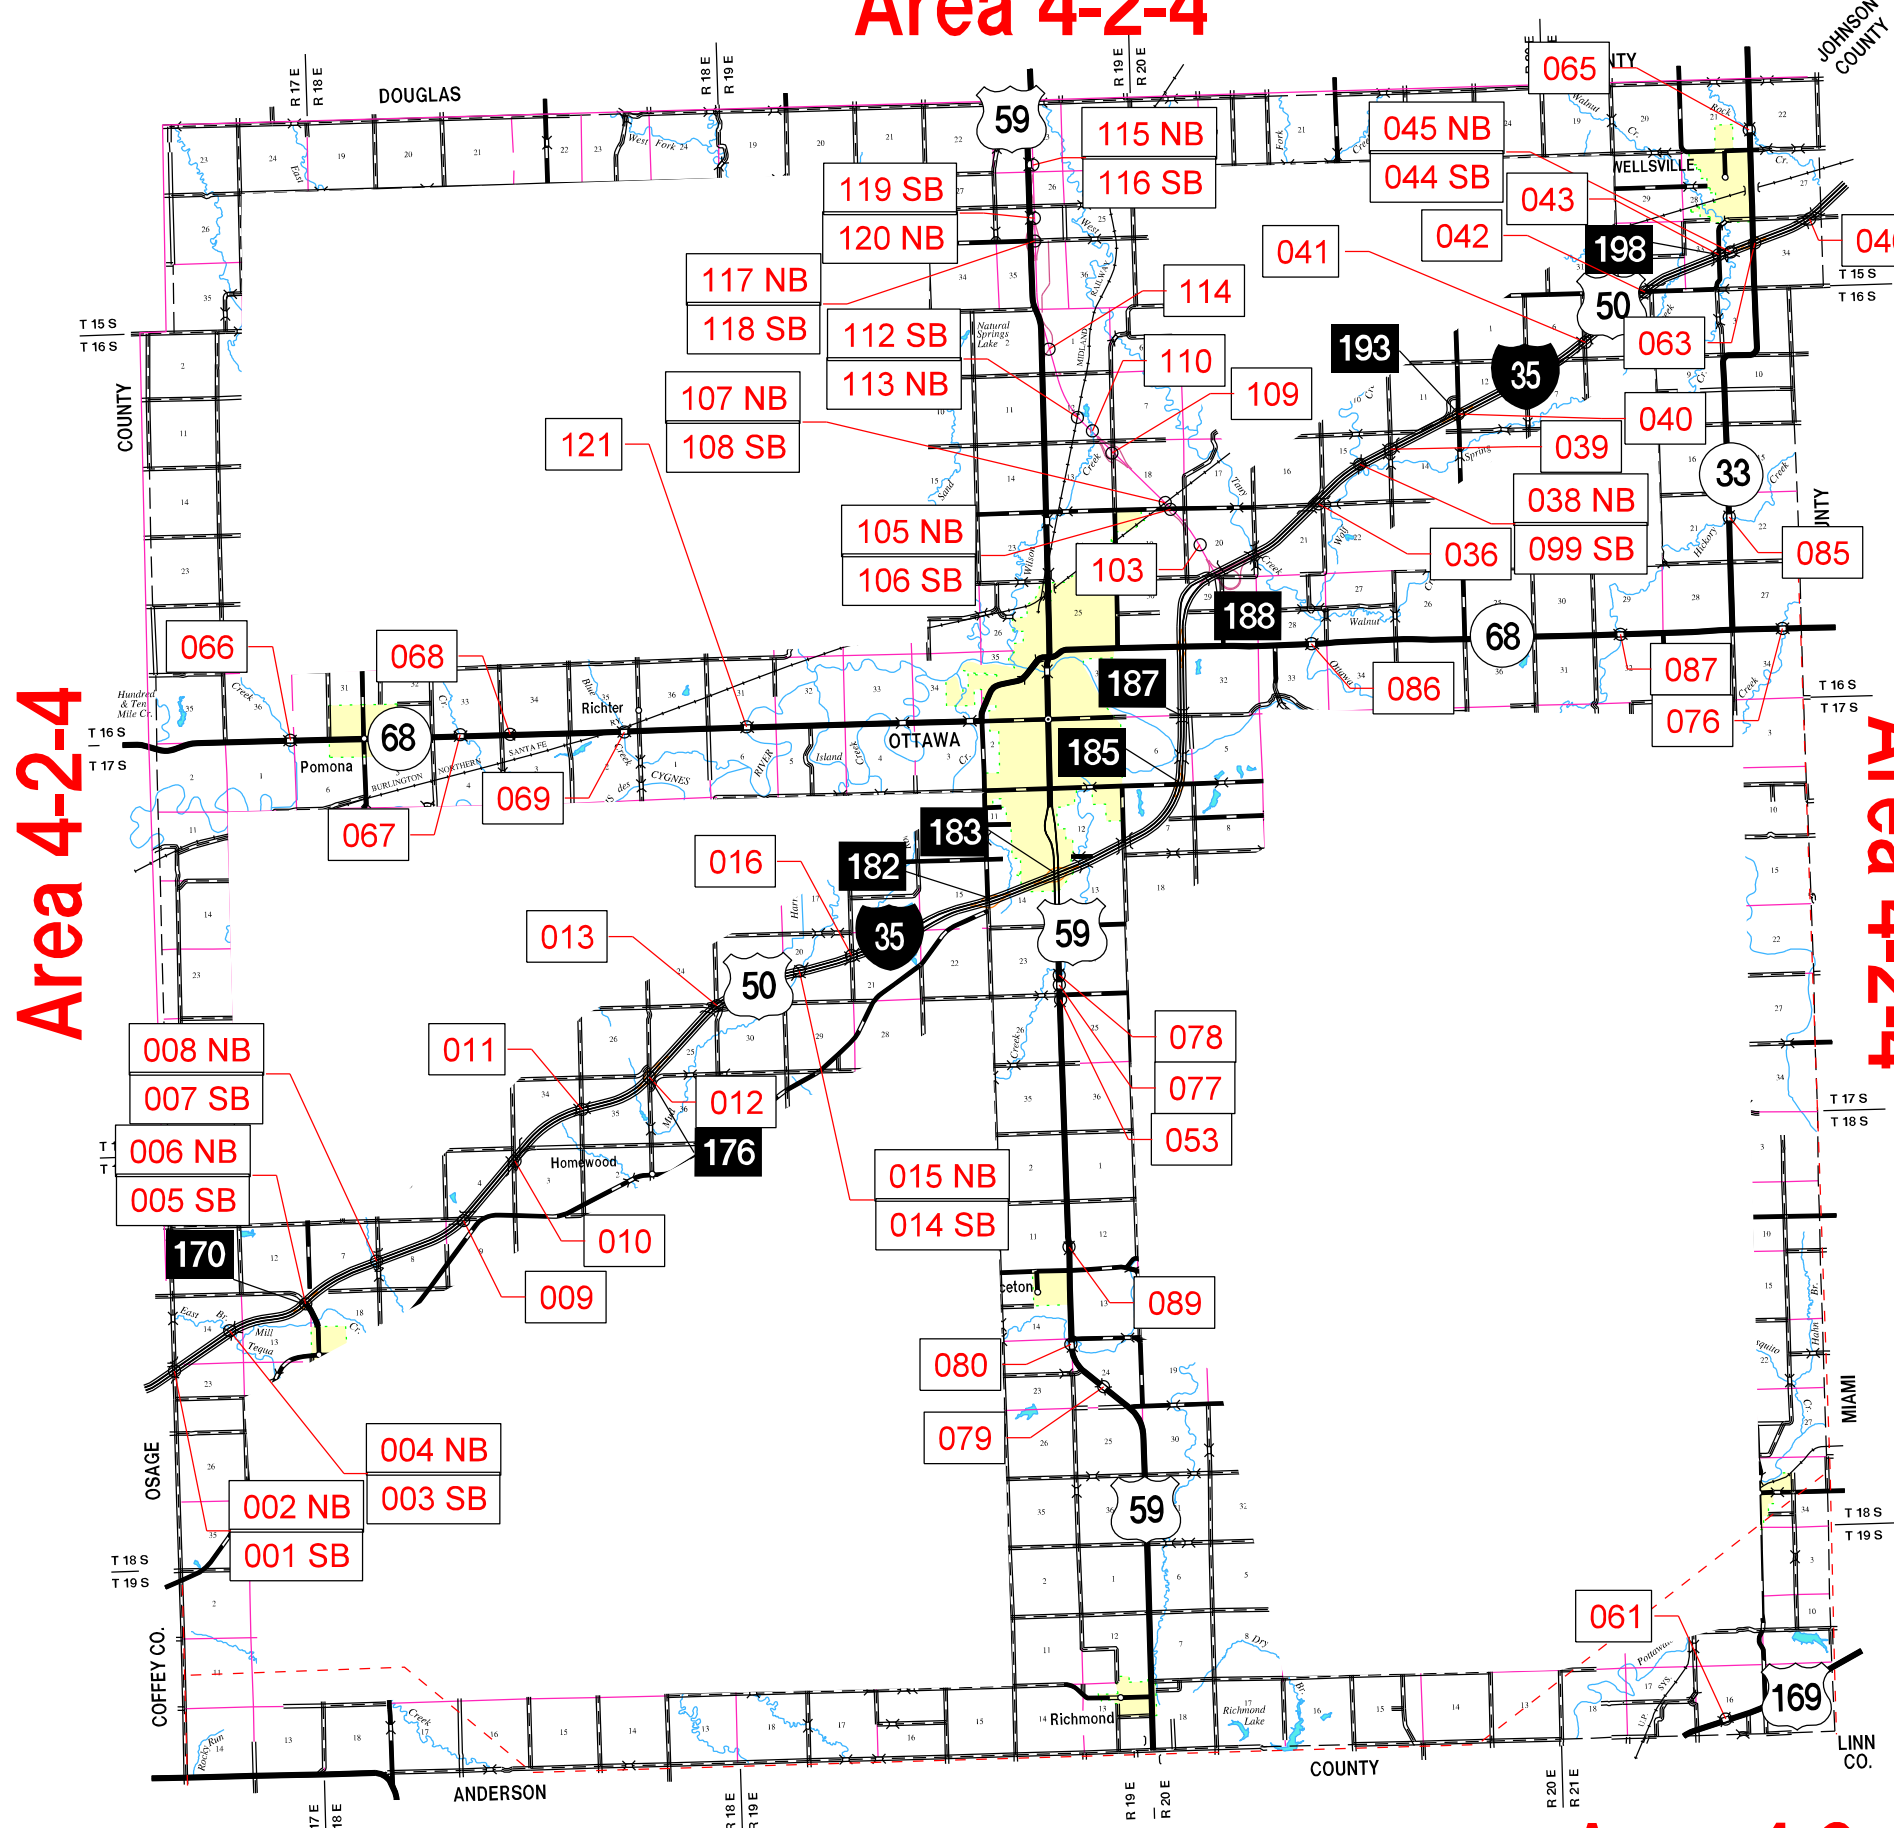

Area 4-2-4

Area 4-2-4

Area 4-2-4

Area 4-2-1

Area 4-2-4

Area 4-2-1

Sub Area Boundary

Area Boundary

DISTRICT BOUNDARY

KDOT makes no warranties, guarantees, or representations for accuracy of this information and assumes no liability for errors or omissions.

31 Mar 2023
4th District
FRANKLIN COUNTY 30