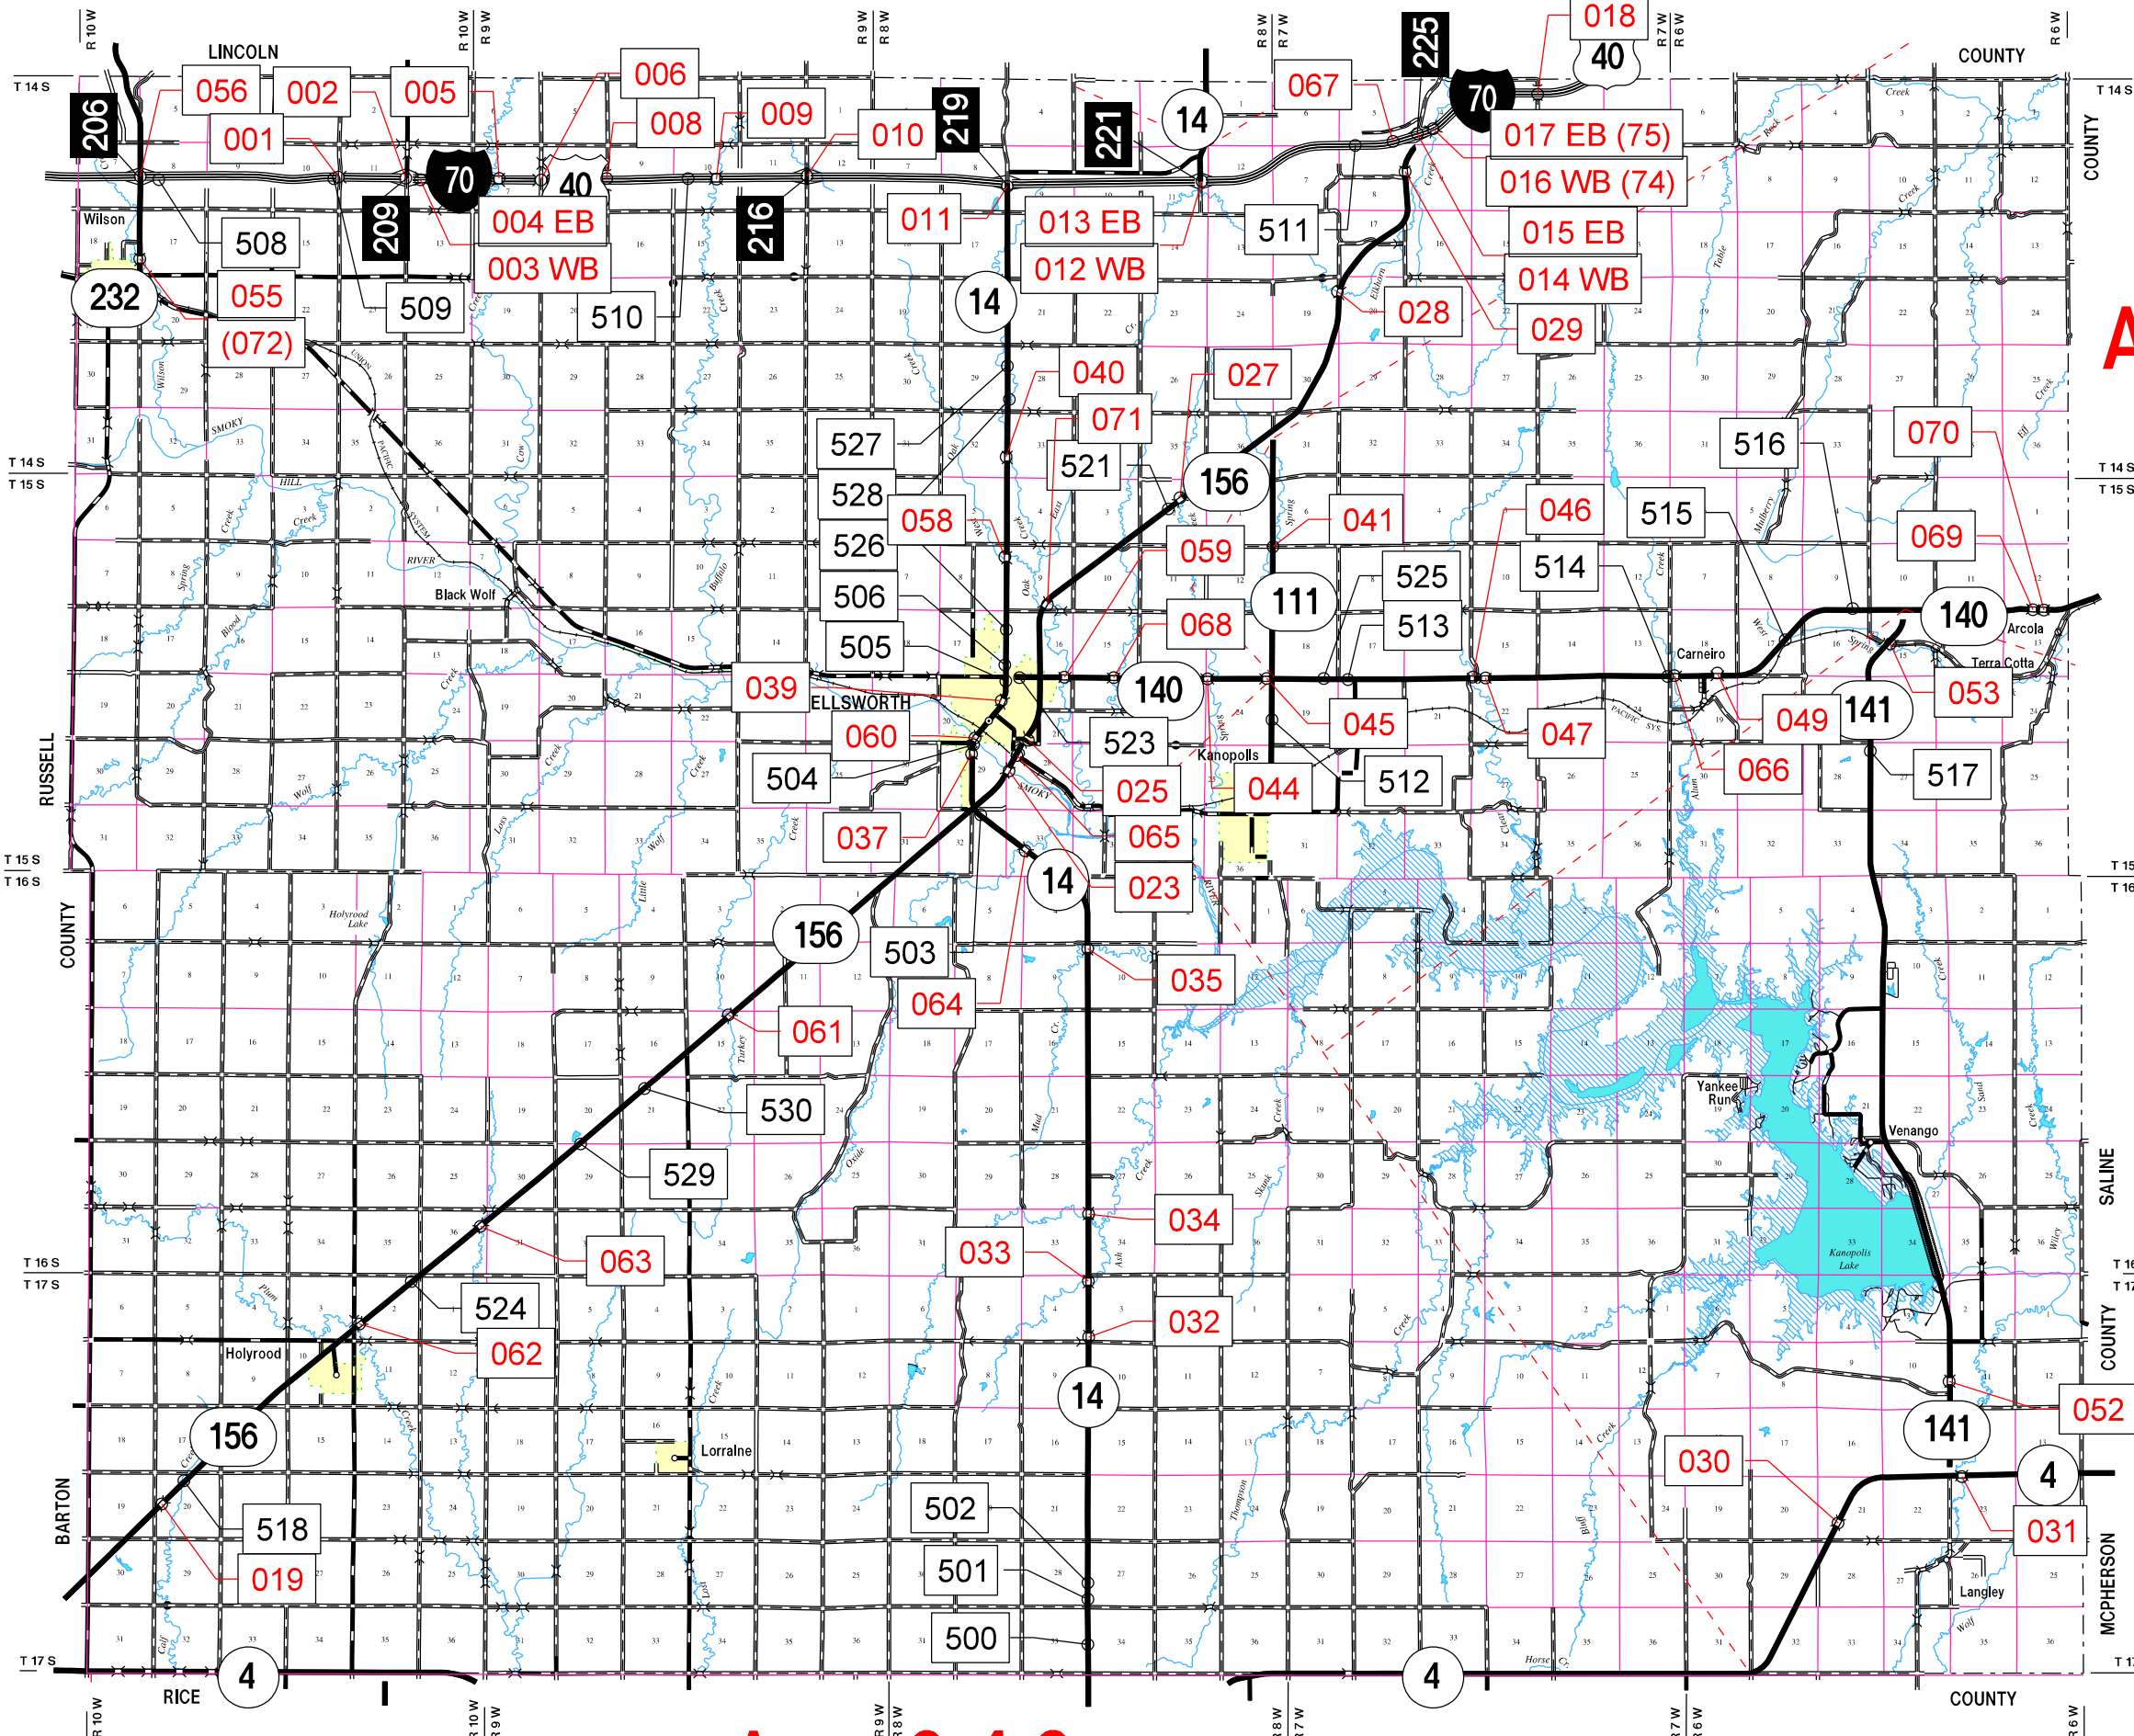

Area 2-4-2

Area 2-4-1

Area 2-4-2

Area 2-4-2

Area 2-4-4

Area 2-4-5

Sub Area Boundary
 Area Boundary
 DISTRICT BOUNDARY

KDOT makes no warranties, guarantees, or representations for accuracy of this information and assumes no liability for errors or omissions.

17 May 2024

2nd District

ELLSWORTH COUNTY 27