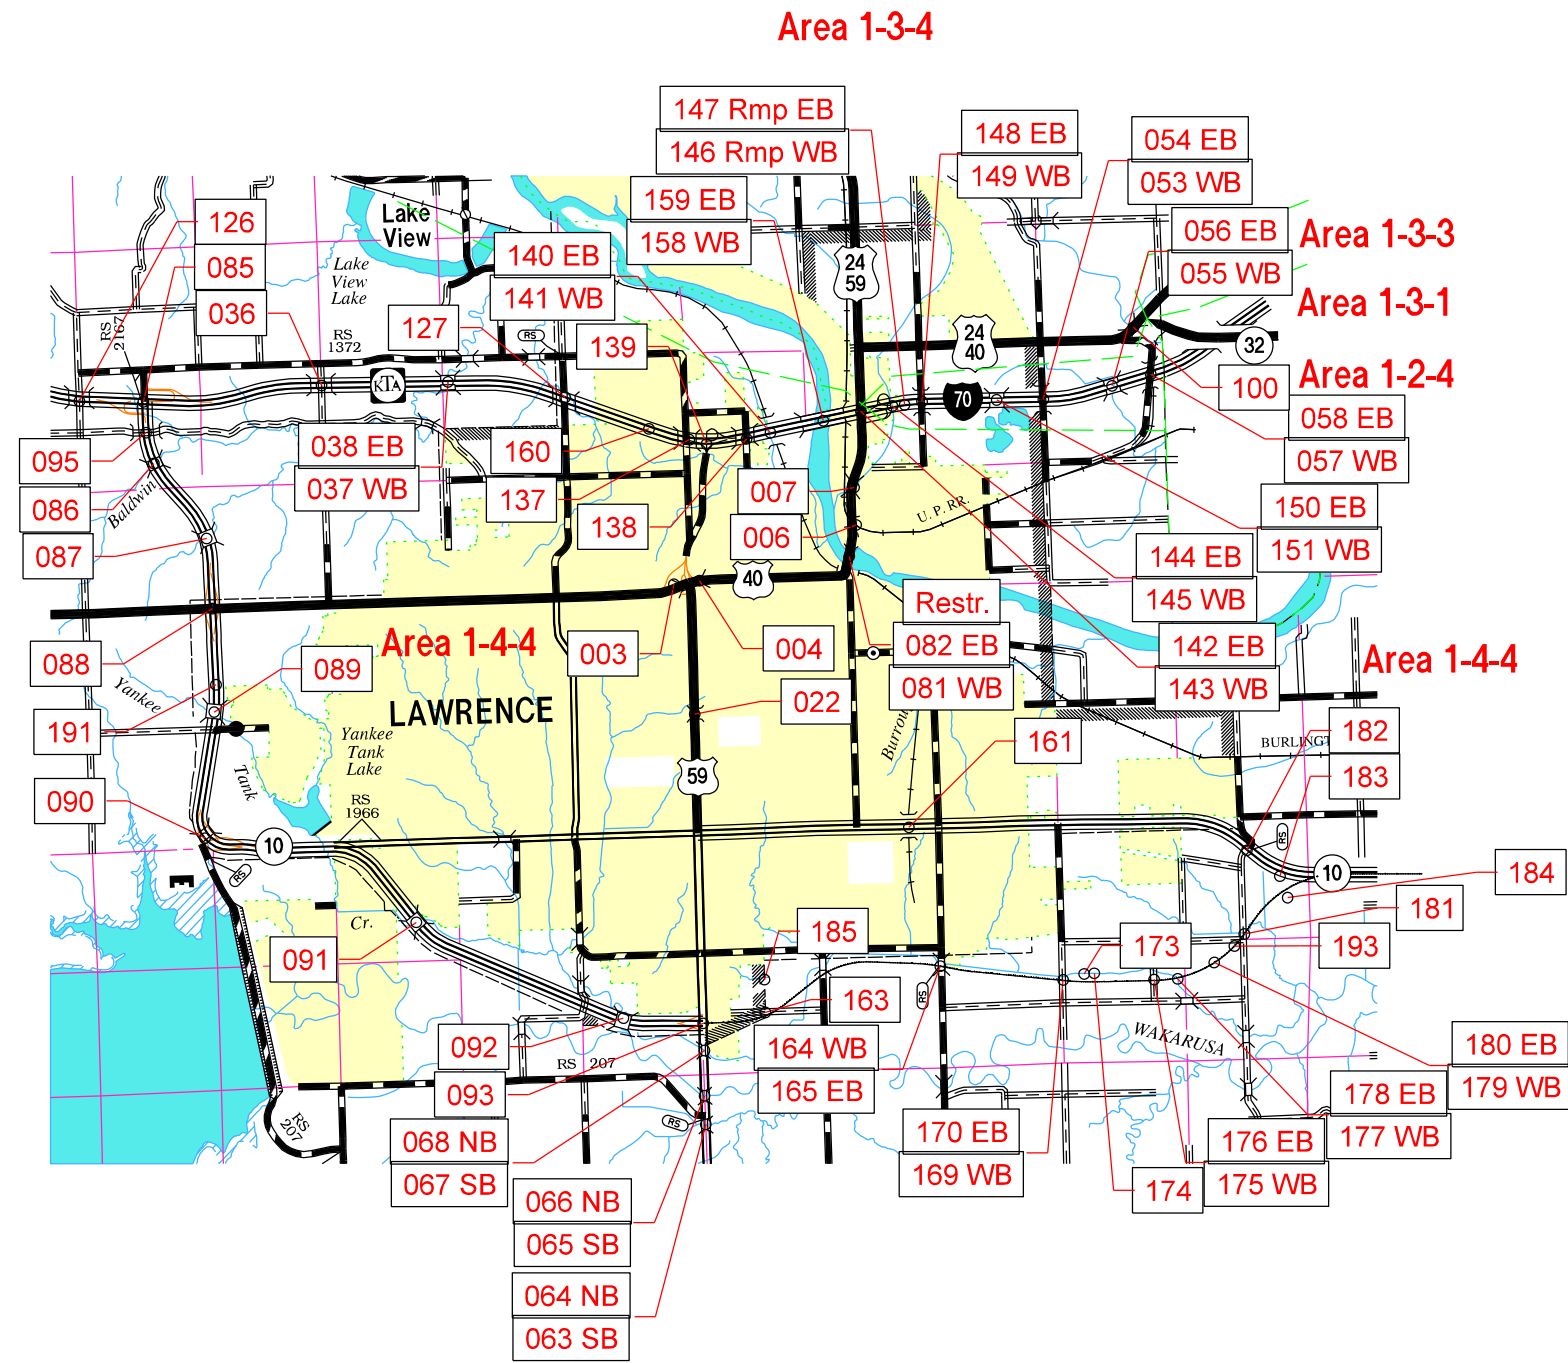

Sub Area Boundary
 Area Boundary
 DISTRICT BOUNDARY

Area 1-3-4

Area 1-3-3

Area 1-4-4

31 Mar 2023
 1st District
 DOUGLAS COUNTY 23

KDOT makes no warranties, guarantees, or representations for accuracy of this information and assumes no liability for errors or omissions.

Area 1-3-4

Area 1-3-3

Area 1-3-1

Area 1-2-4

Area 1-4-4

Area 1-4-4

Restr.

DOUGLAS COUNTY 23

1st District