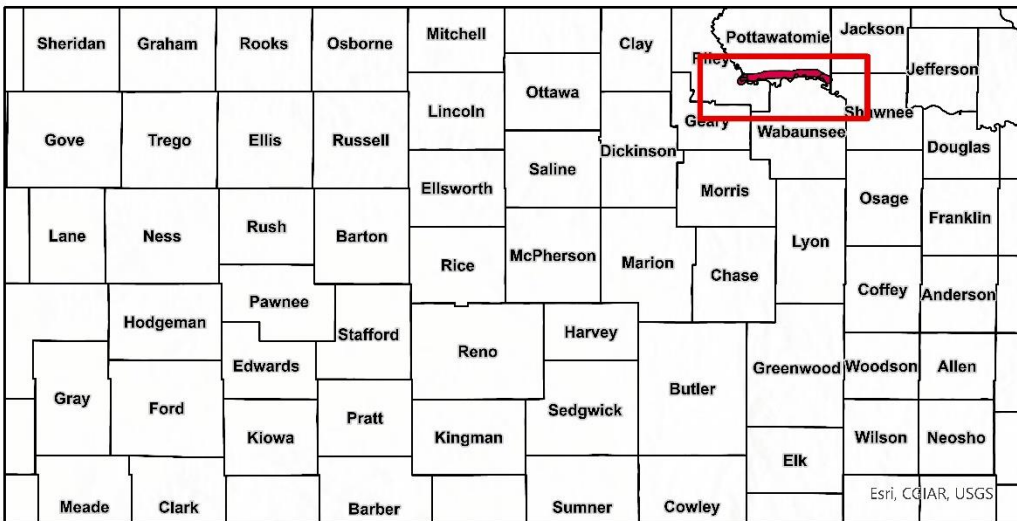

US-24 Safety Corridor

- County Boundary
- Road Line
- Urban Area
- US-24 Safety Corridor

0 1 2 3 5 Miles