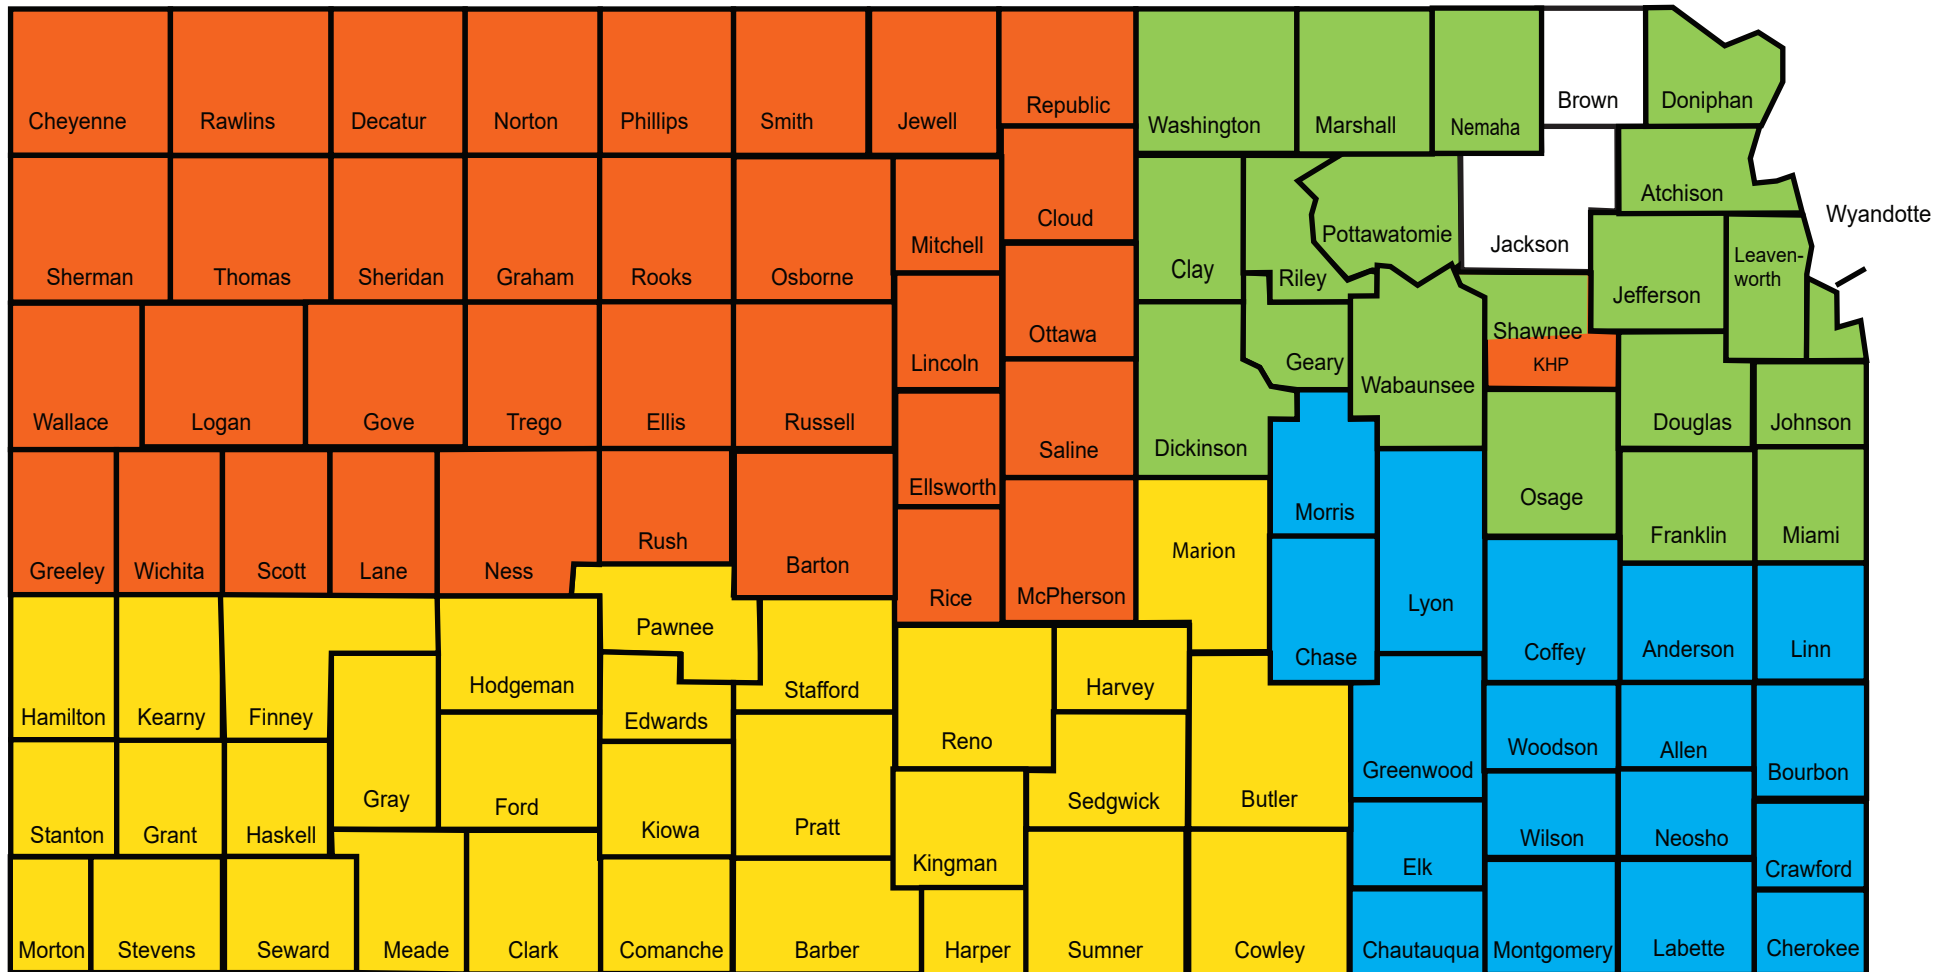

# KDOT Law Enforcement Liaison Regions

**Daniel Kiser**  
Southeast  
316/207-1036  
dkiserlel@gmail.com

**Don Hughes**  
Northeast  
913/426-3096  
dhlelks@gmail.com

**Al Ackerman**  
Northwest  
785/259-5889  
alackerman491@gmail.com

**Troy Wells**  
Southwest  
316/259-8405  
wellsd0537@cox.net

**Bill Sullivan**  
First Responders  
913/208-5714  
bsullylel@gmail.com