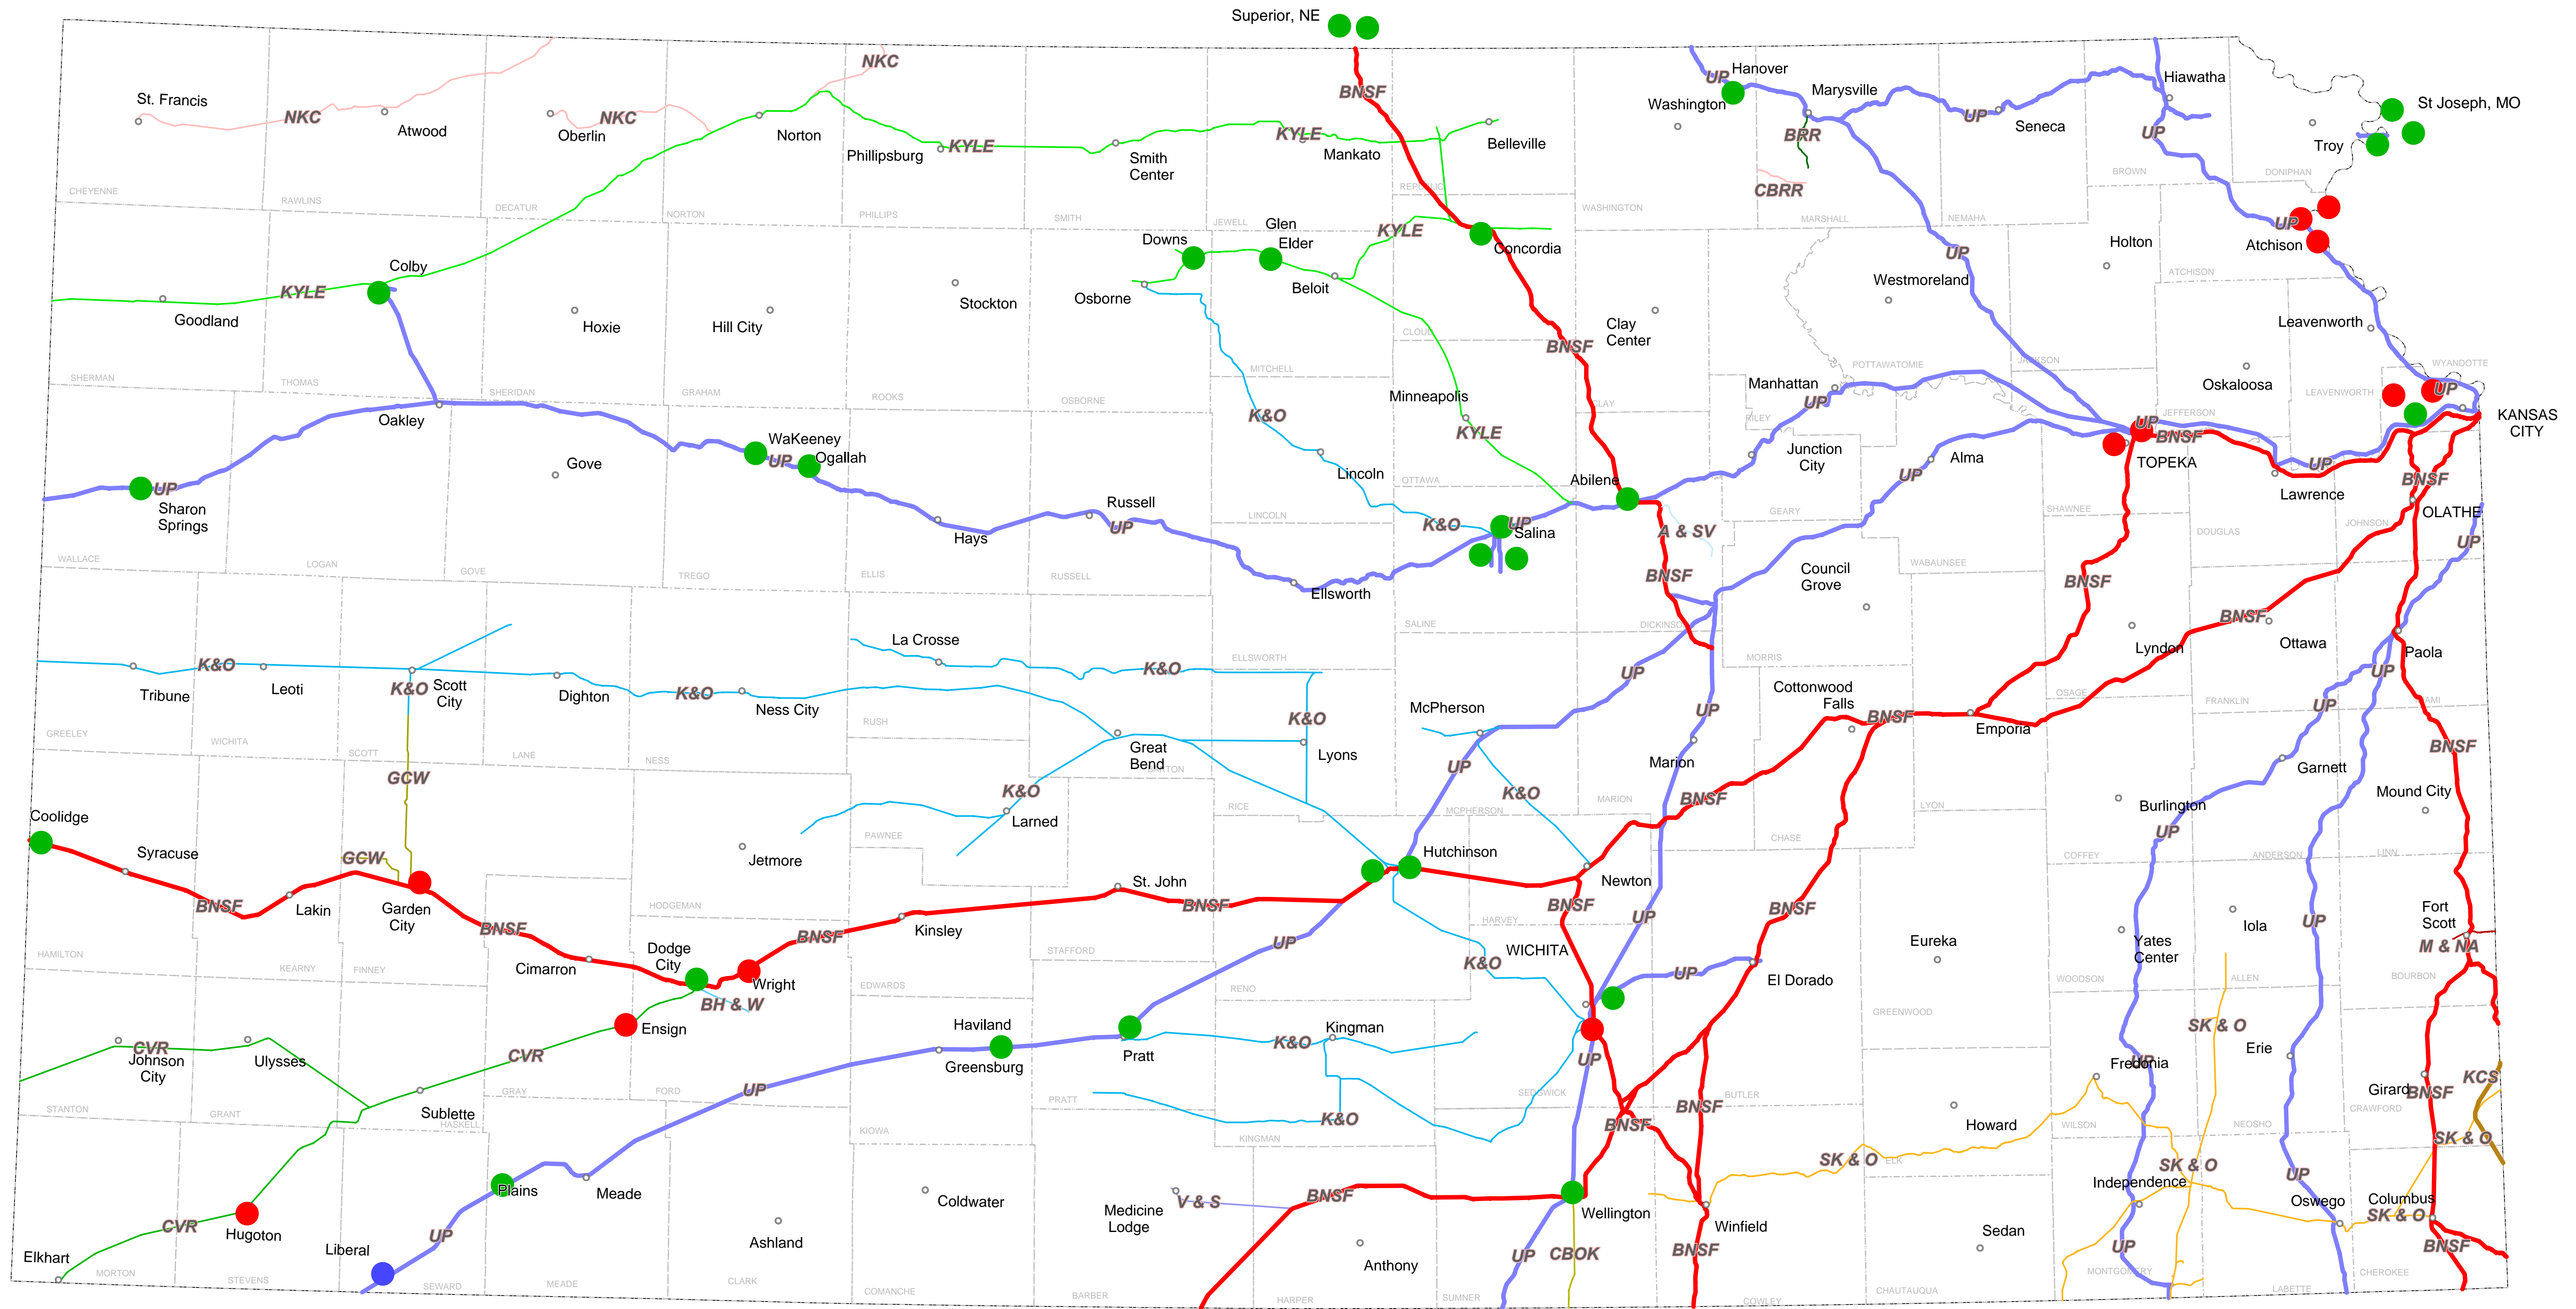

2012 Kansas Unit Loader Locations

● ● Enid, OK
● ●

Legend

- Shuttle Loader / Unloader
- Shuttle Loader
- Shuttle Unloader

PREPARED BY THE
 DEPARTMENT OF TRANSPORTATION
 BUREAU OF TRANSPORTATION PLANNING
 09/14/12
 Railroad_UnitLoader2012.gws