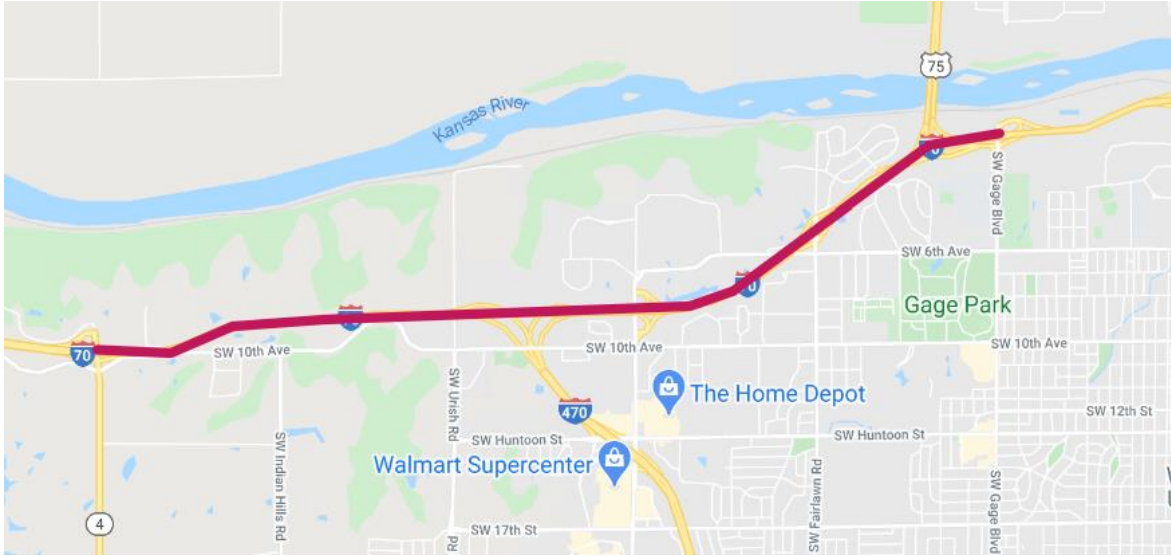

###

This information can be made available in alternative accessible formats upon request. For information about obtaining an alternative format, contact KDOT Division of Communications, 700 SW Harrison St., 2nd Fl West, Topeka, KS 66603-3754 or phone 785-296-3585 (Voice)/Hearing Impaired – 711.

Click below to connect to KDOT's Social Networks: