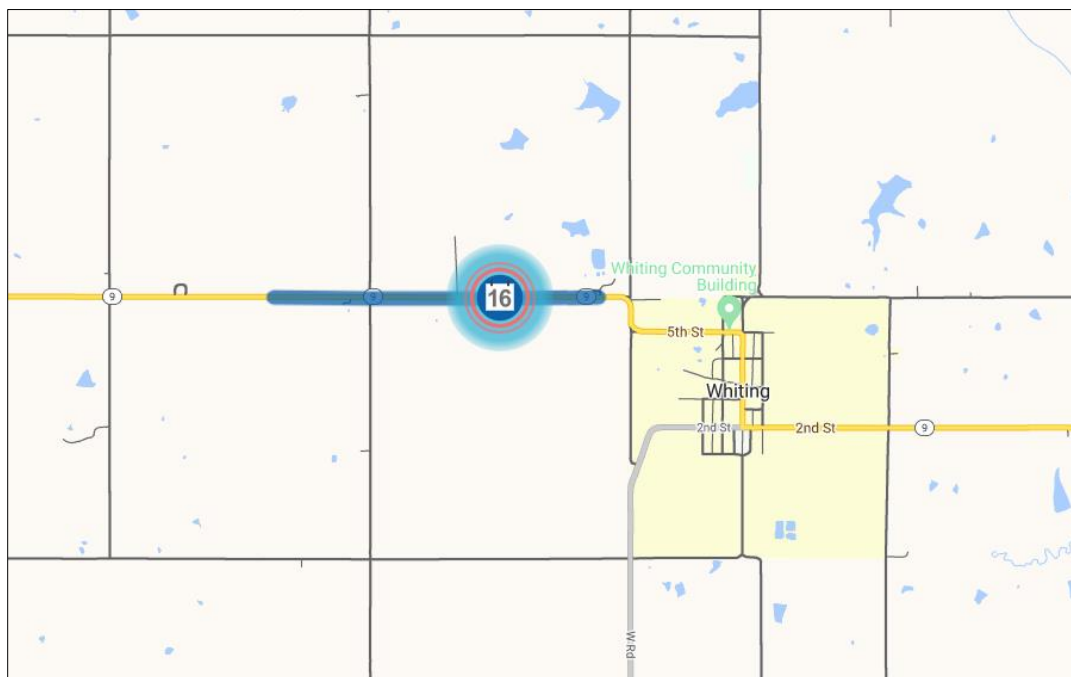

## K-9 closed in Jackson County on May 16

A section of K-9 in Jackson County will be closed on Monday, May 16, from 9 a.m. to 3 p.m., weather permitting, while maintenance crews replace a tube under the roadway.

According to the Kansas Department of Transportation, the closure is just west of Whiting. No detours will be posted, and motorists will need to use alternate routes.

KDOT urges all motorists to be alert and obey the warning signs when approaching and driving through a highway work zone. To stay aware of all road construction projects across Kansas, go to [www.kandrive.org](http://www.kandrive.org) or call 5-1-1.