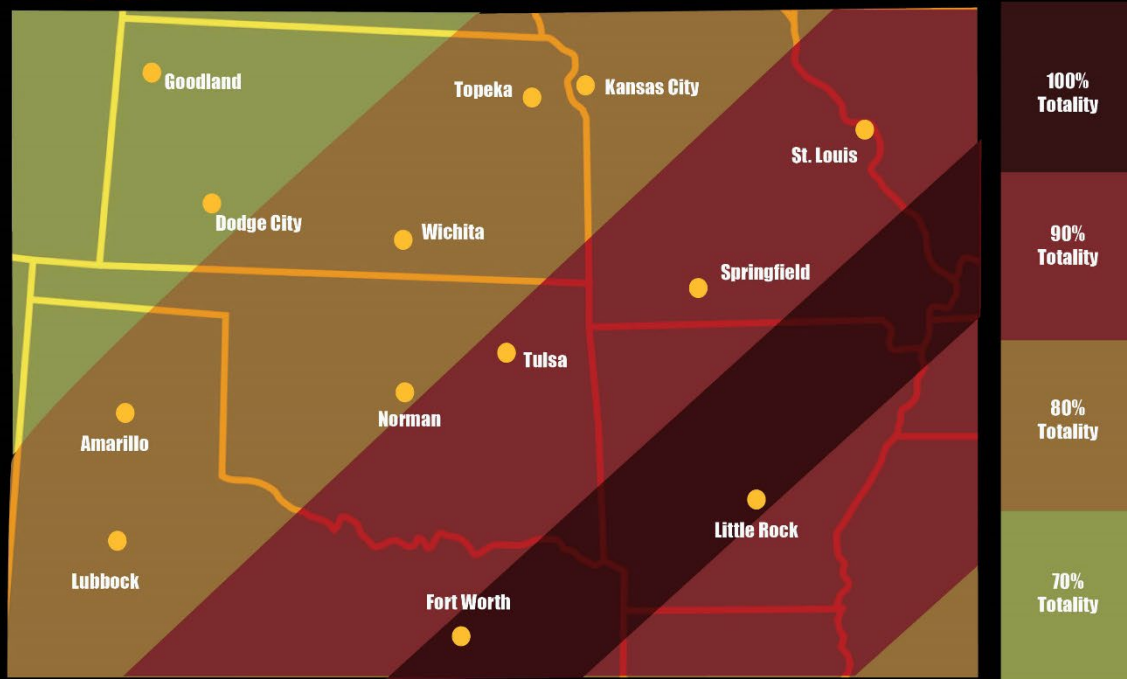

2024 solar eclipse in, near Kansas

####

This information can be made available in alternative accessible formats upon request.

For information about obtaining an alternative format, contact the KDOT Division of Communications, 700 SW Harrison St., 2nd Fl West, Topeka, KS 66603-3745 or phone 785-296-3585 (Voice)/Hearing Impaired – 711.

Click below to connect to KDOT's Social Networks: