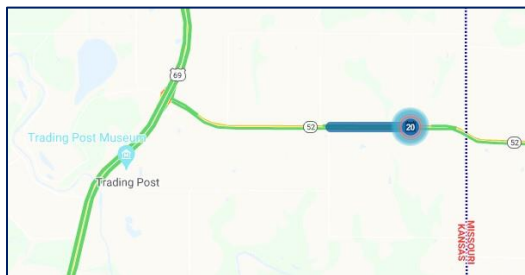

Southeast District Office
411 W. Fourteenth
Chanute, KS 66720-2894

phone: 620-902-6400
fax: 620-431-4406
www.ksdot.org

Julie Lorenz, Secretary

Laura Kelly, Governor

IMMEDIATE RELEASE

July 13, 2021

Contact: Priscilla Petersen, (620) 902-6433; priscilla.petersen@ks.gov

K-52 section closed July 20

The Kansas Department of Transportation (KDOT) plans to close a section of K-52 to replace a crossroad pipe on Tuesday, July 20. K-52 will be closed from 8 a.m. to 5 p.m. between Yardley Road and the Kansas-Missouri state line.

Traffic should use alternate routes during the closure. Persons with questions may call KDOT Area Superintendent Shawn Denny at (785) 433-6112 or Public Affairs Manager Priscilla Petersen at (620) 902-6433.

Map:

###

This information can be made available in alternative accessible formats upon request.

For information about obtaining an alternative format, contact the KDOT Division of Communications, 700 SW Harrison St., 2nd Fl West, Topeka, KS 66603-3754 or phone 785-296-3585 (Voice)/Hearing Impaired – 711.

Click below to connect to KDOT's Social Networks: